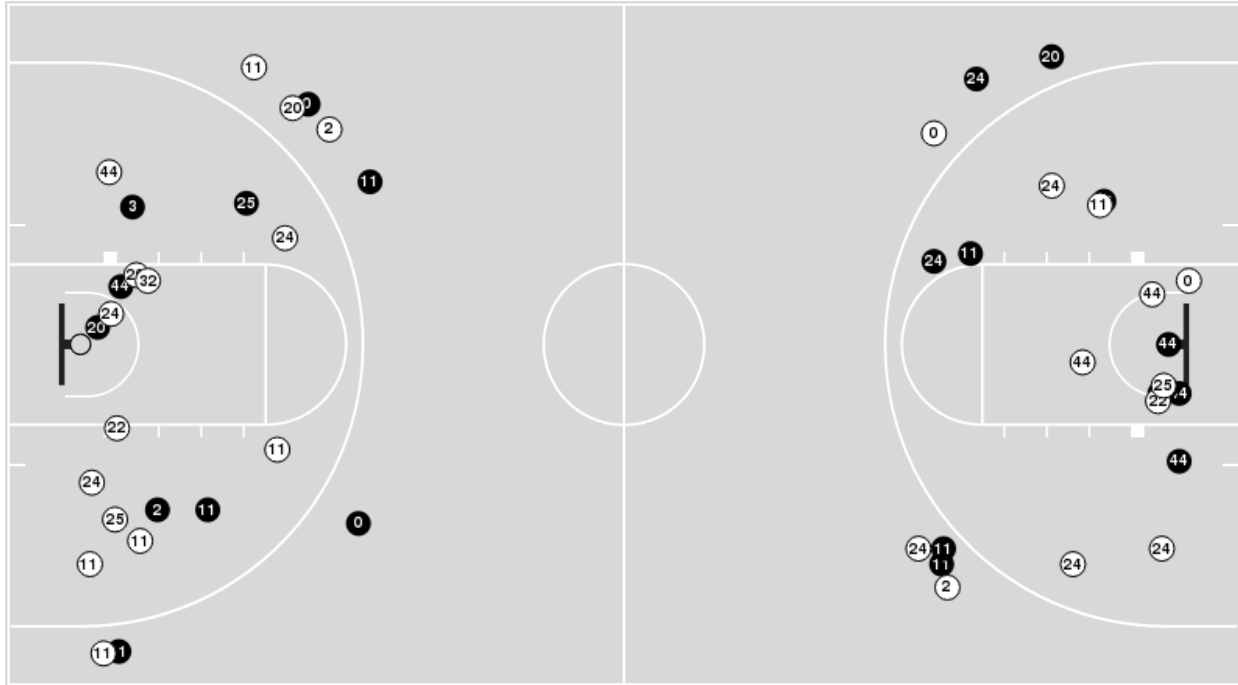

Officials: Cameron Inouye, Kevin Pethtel, Talisa Green

Players => 0, 1, 2, 3, 4, 5, 11, 20, 22, 24, 25, 32, 34, 35, 44 FG Types=>AllResults=>All

Southern U.

All Field Goals