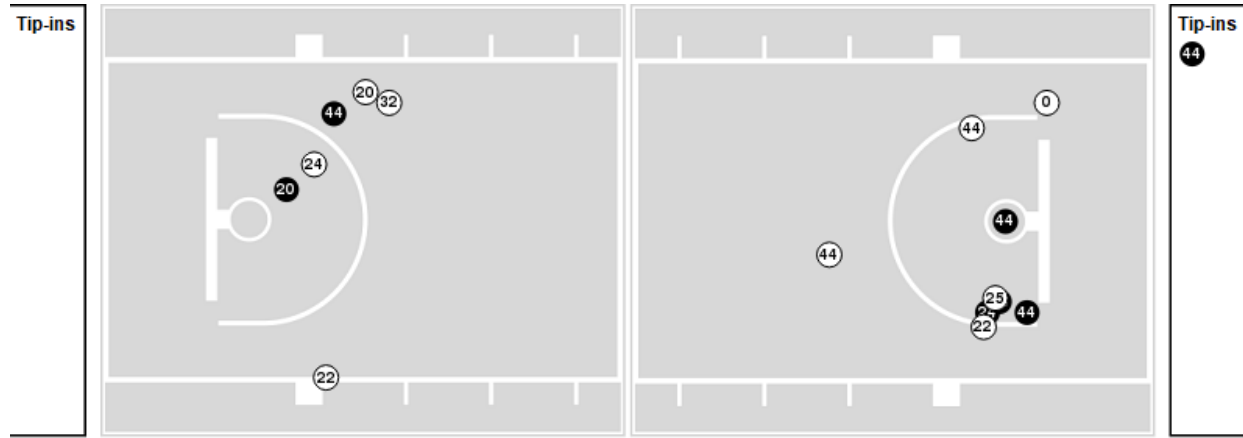

Blow Up Chart

● Made ○ Missed N - Player Number

Southern U.	M/A	%
Field Goals	22/49	45
2 Points	14/34	41
3 Points	8/15	53
Free Throws	6/9	67

Southern U.	M/A	%
Points in the Paint	12 (6 / 14)	43
Fast Break Points	4 (3/3)	100
Second Chance Points	5 (3/8)	38
Effective FG%	53