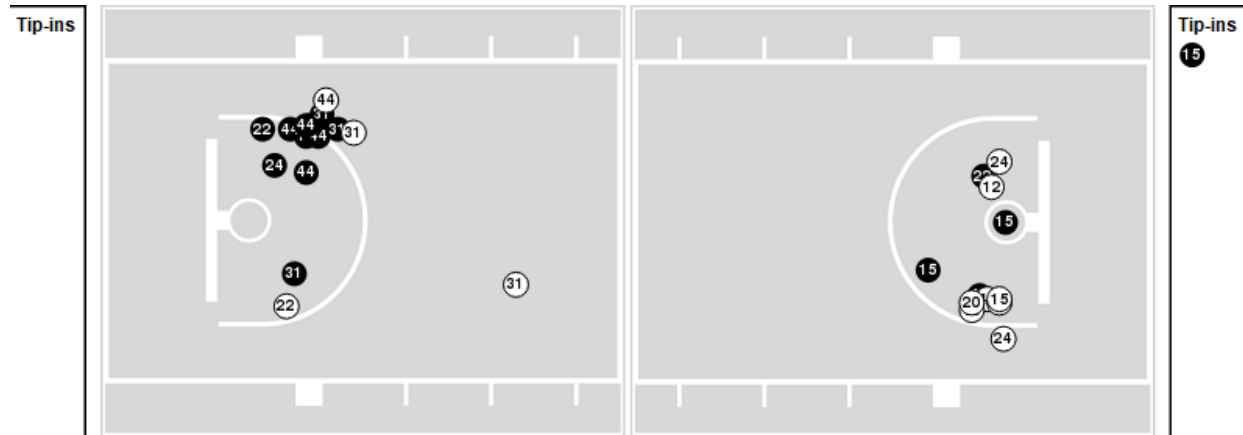

Blow Up Chart

● Made ○ Missed N - Player Number

Rutgers	M/A	%
Field Goals	28/52	54
2 Points	21/39	54
3 Points	7/13	54
Free Throws	15/22	68

Rutgers	M/A	%
Points in the Paint	32 (16 / 28)	57
Fast Break Points	13 (9/11)	82
Second Chance Points	14 (9/17)	53
Effective FG%	61