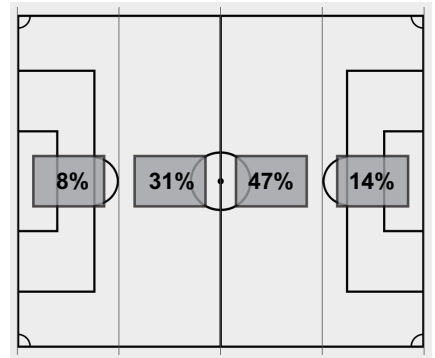

**Cautions and ejections:**  
 YC - Blue Devils #22 48:54

Duke (0-0-1). Georgia (0-0-1).  
 Stadium: Turner Soccer Complex  
 Officials:  
 Offsides: Duke 3, Georgia 1.

**Soccer Box Score (Final)**  
**Georgia vs. Duke (EXH)**  
**Duke vs Georgia (8/16/2019 at Athens, Ga. , UNITED STATES)**

Attacking Direction →

9	TOTAL SHOTS	7
5	SHOTS ON TARGET	2
2	SAVES	5
7	CORNERS	2
3	OFFSIDES	1
1	YELLOW CARDS	0
0	RED CARDS	0
55%	POSSESSION TOTAL	45%

← Attacking Direction

\_\_\_\_\_  
Official's signature