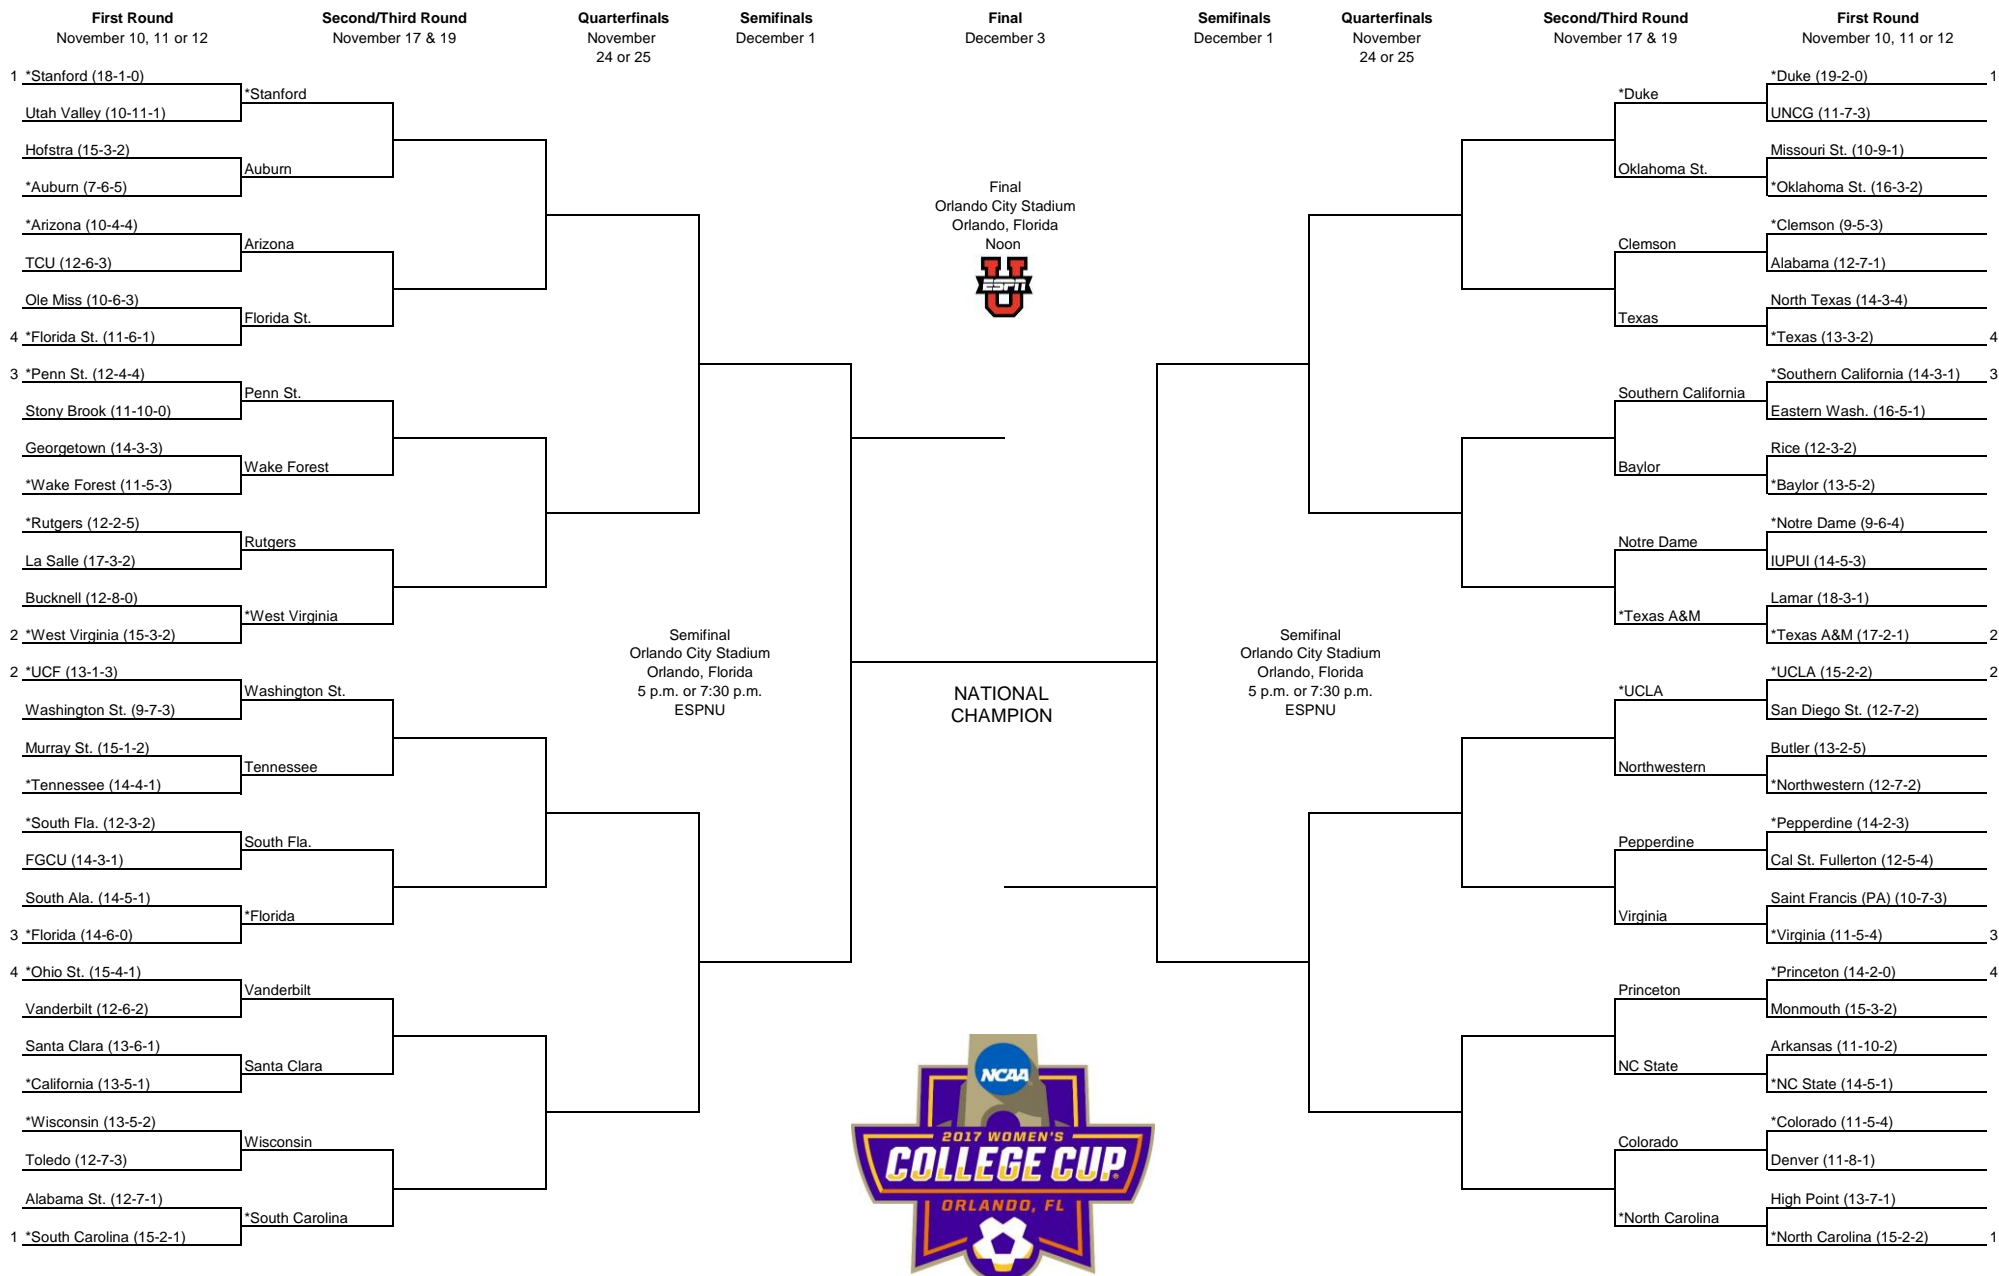

DIVISION I WOMEN'S
SOCCER CHAMPIONSHIP

*Host institution for preliminary round games.
 All game times are Eastern standard time.
 Order of semifinal games determined after quarterfinal round games are completed.
 Second semifinal game will begin 45 minutes after conclusion of first game.