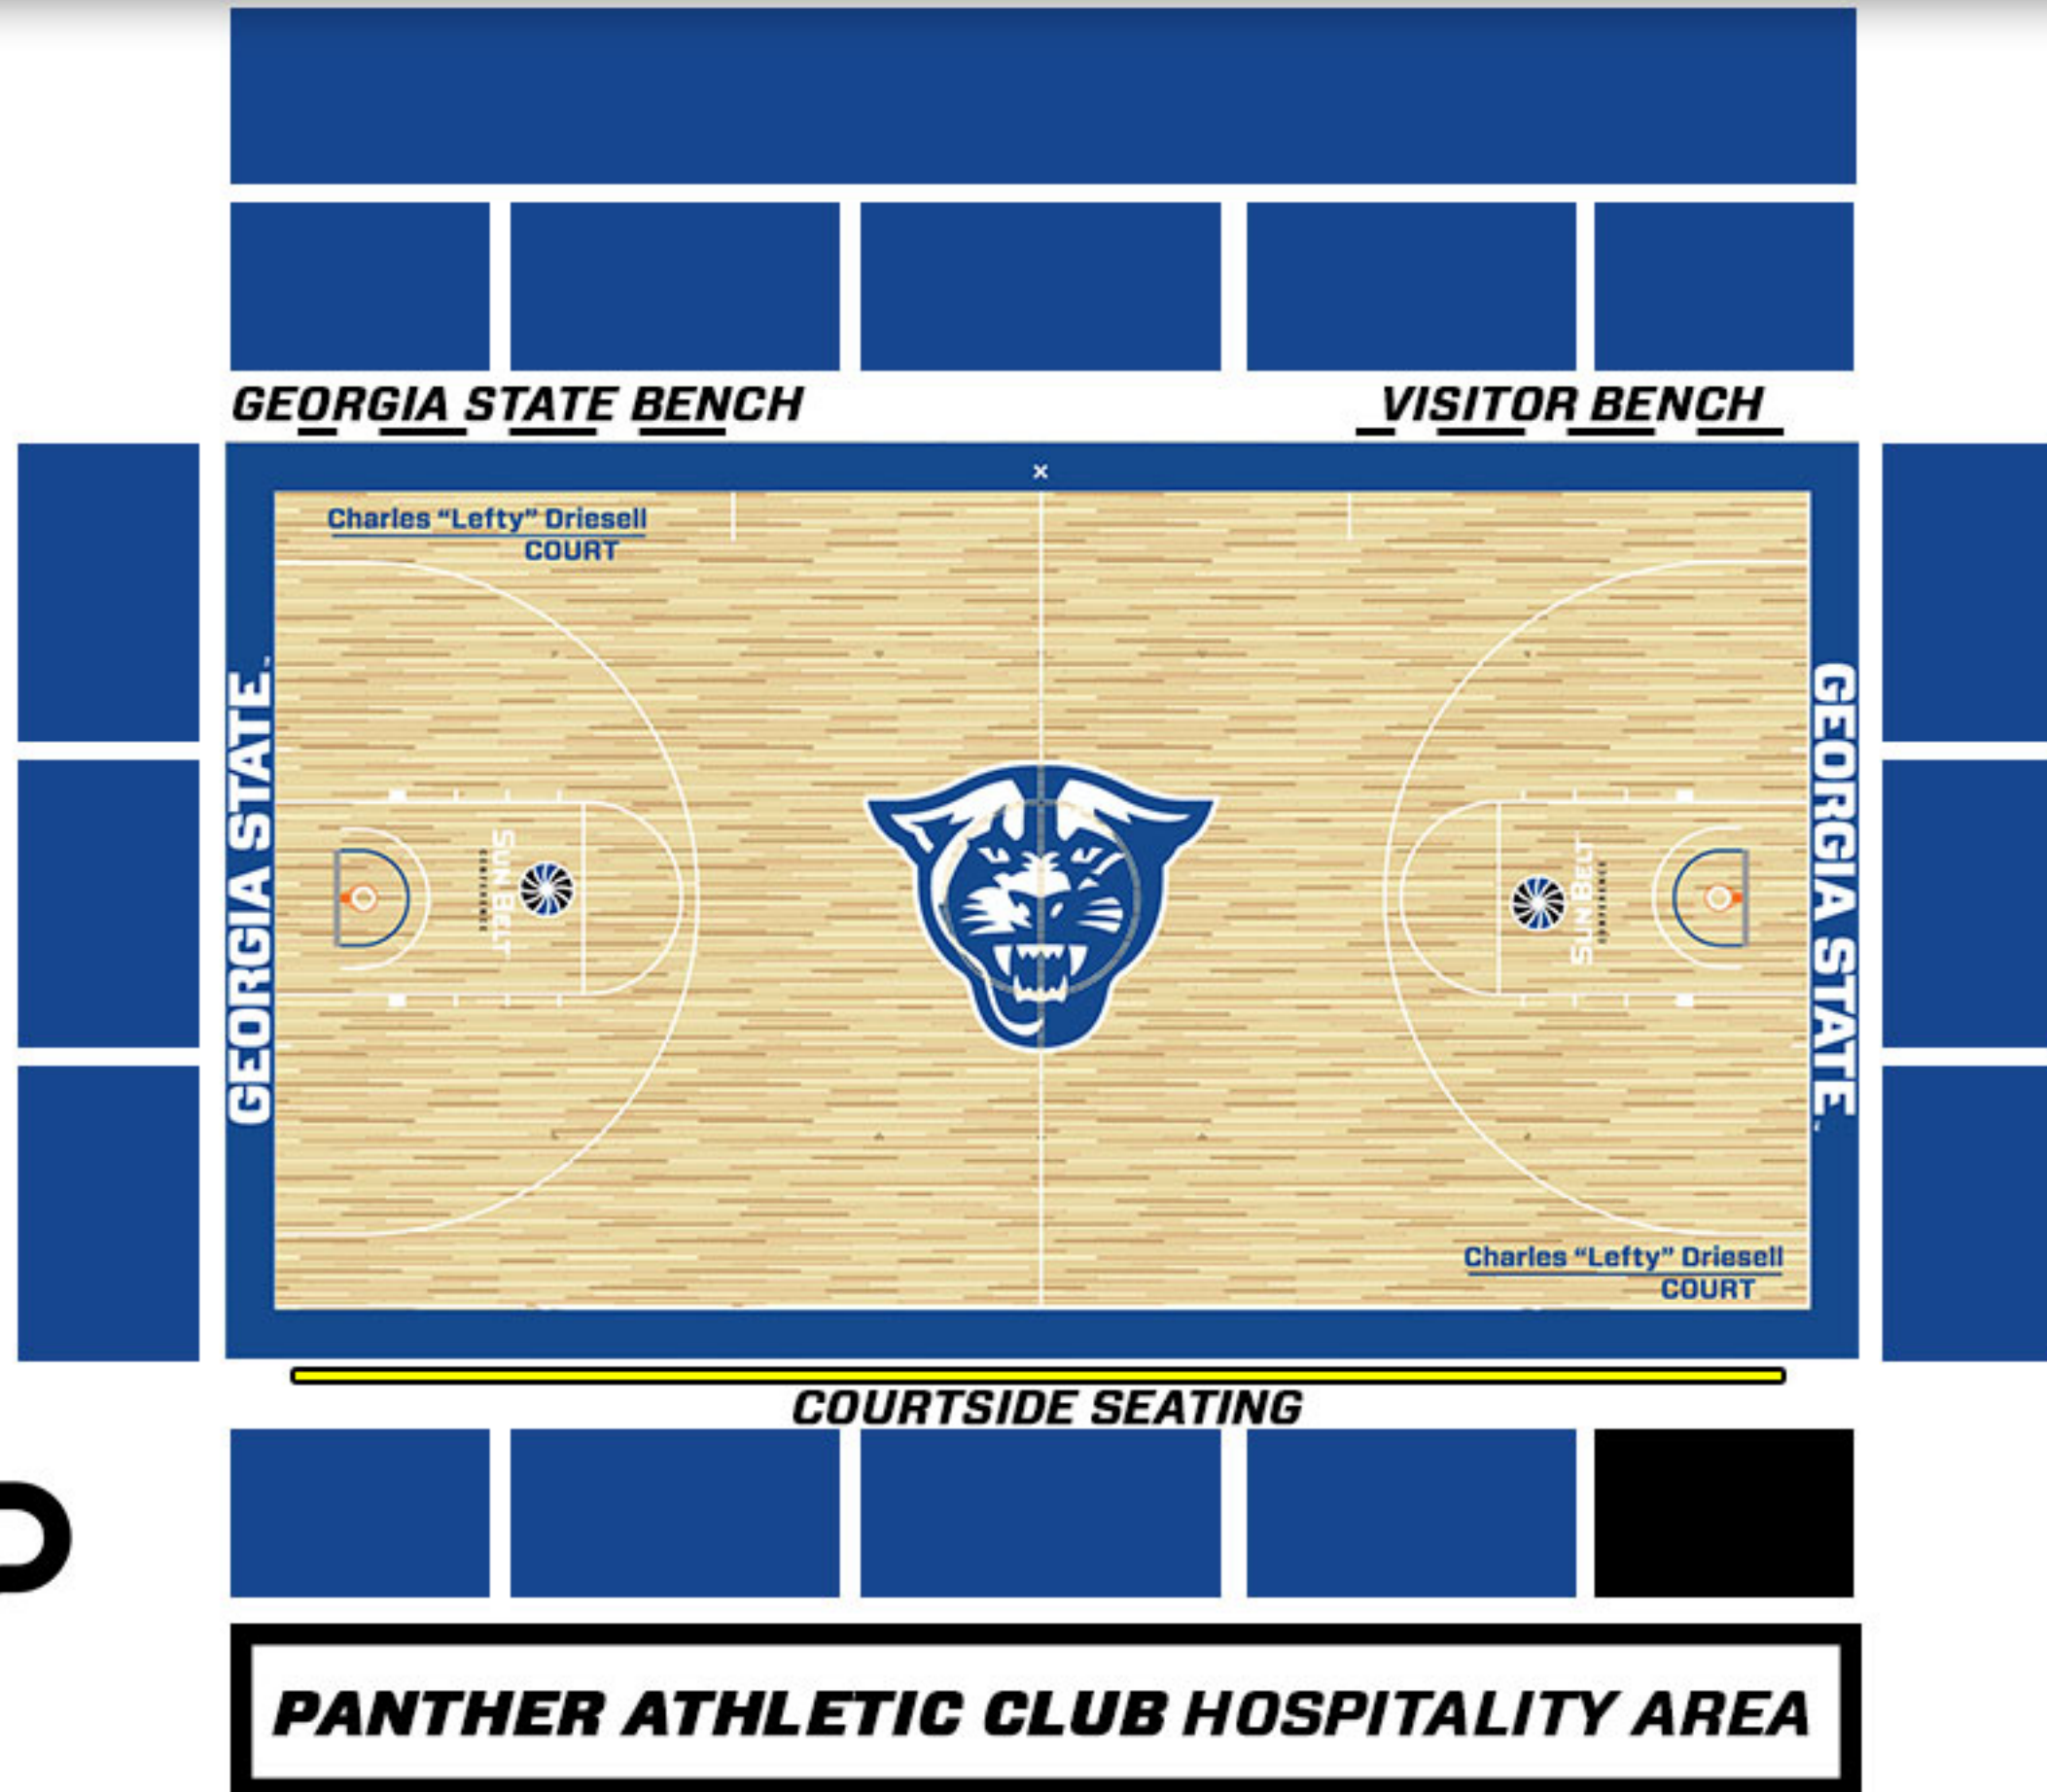

# WOMEN'S BASKETBALL SEATING CHART

# GEORGIA STATE SPORTS ARENA

**COURTSIDE**

**GENERAL ADMISSION**

**BAND**