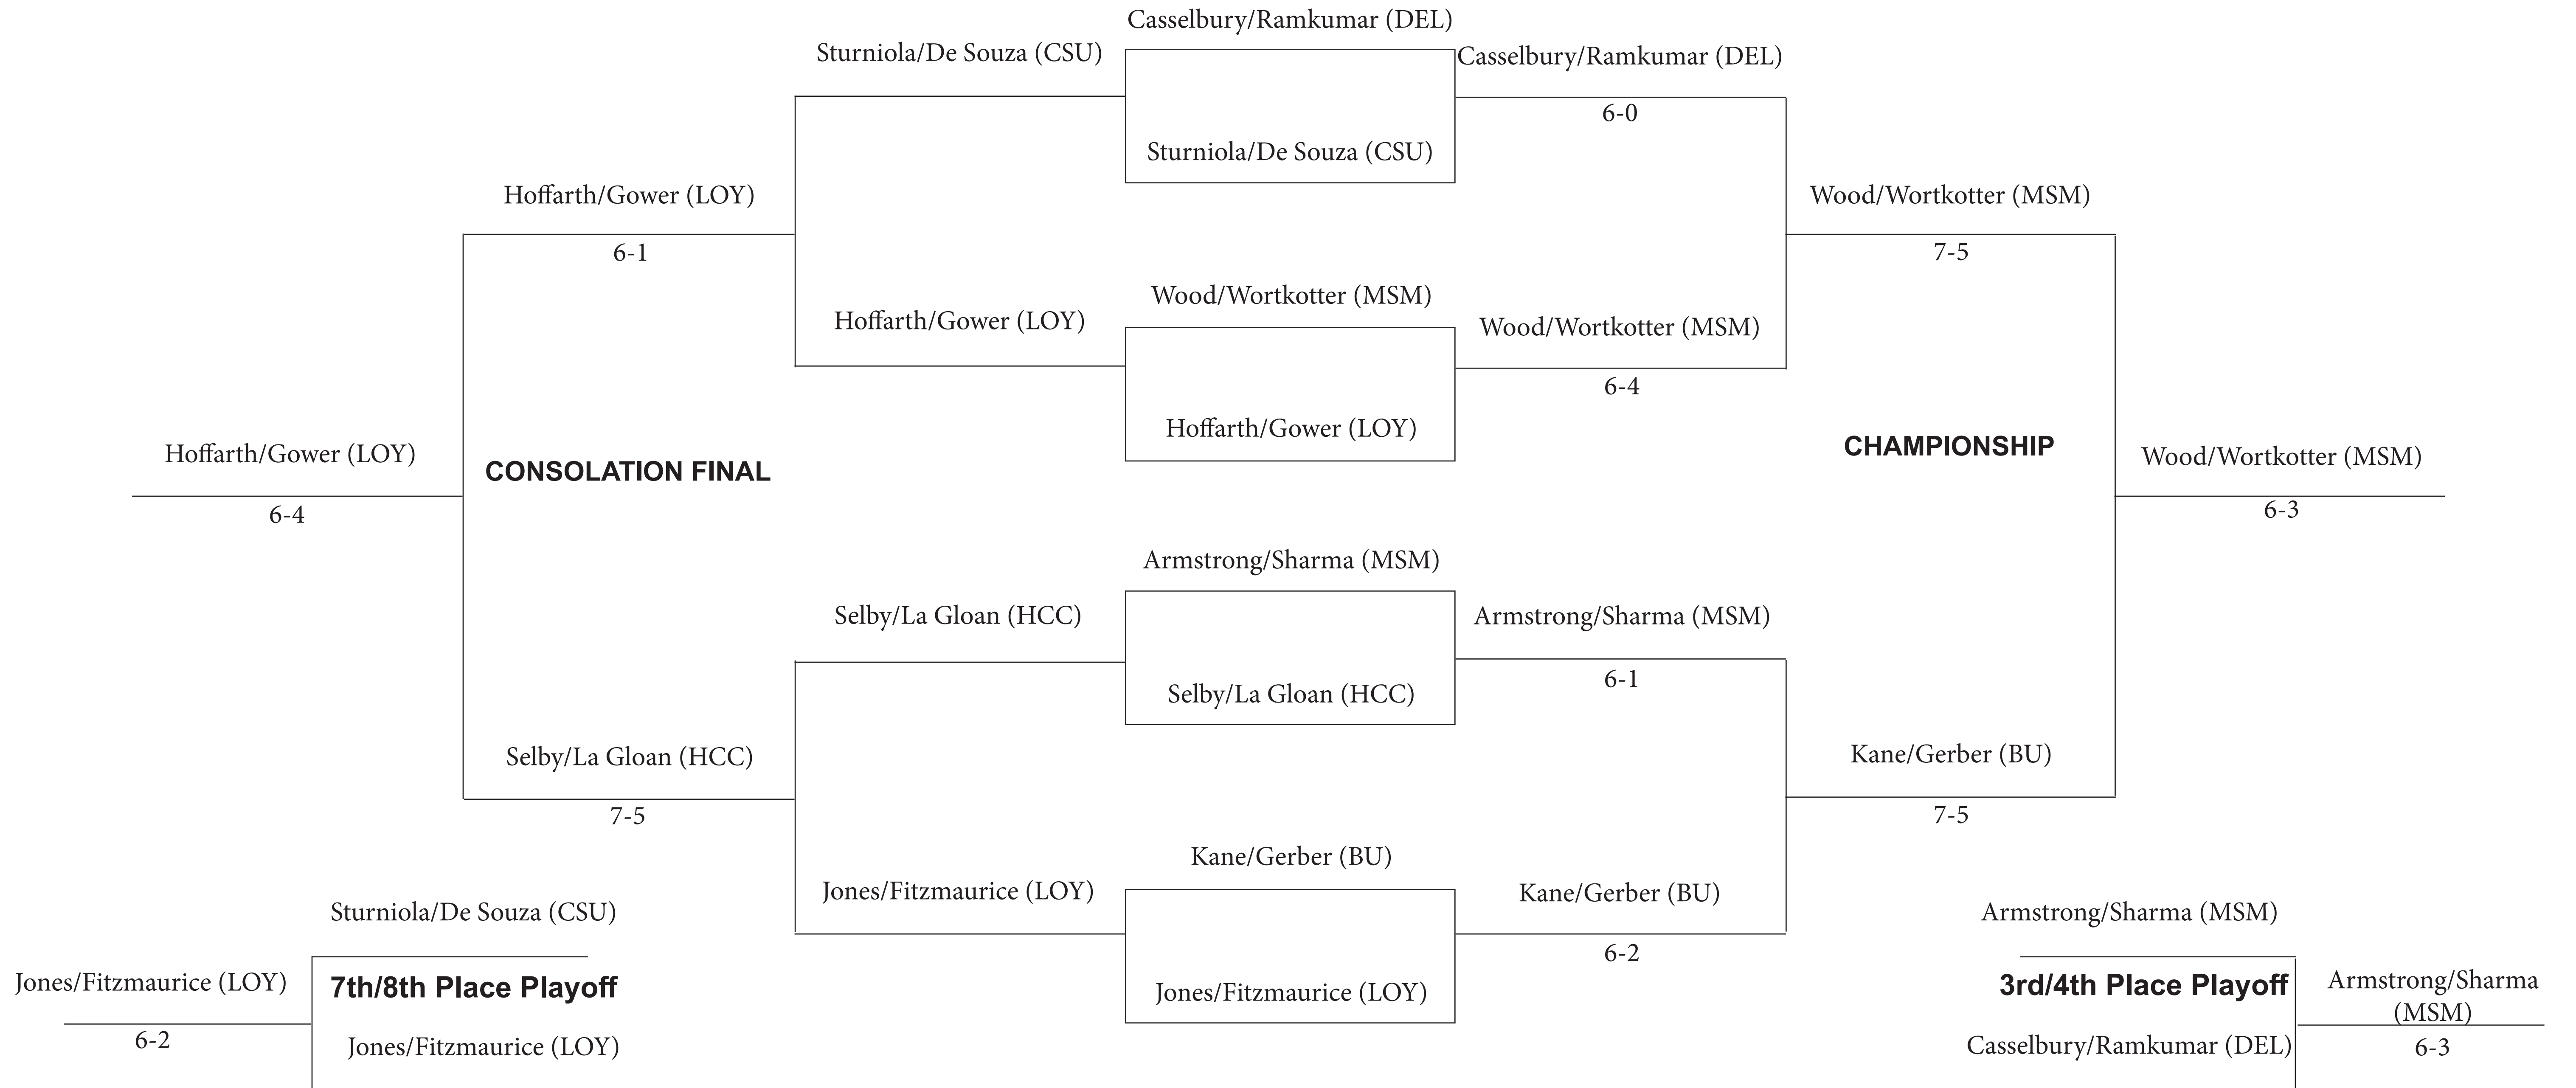

FLIGHT D MEN'S SINGLES

**MOUNT ST. MARY'S INVITATIONAL
EMMITSBURG, MD. | OCTOBER 6-8**

FLIGHT E MEN'S SINGLES

MOUNT ST. MARY'S INVITATIONAL EMMITSBURG, MD. | OCTOBER 6-8

FLIGHT A MEN'S DOUBLES

**MOUNT ST. MARY'S INVITATIONAL
EMMITSBURG, MD. | OCTOBER 6-8**