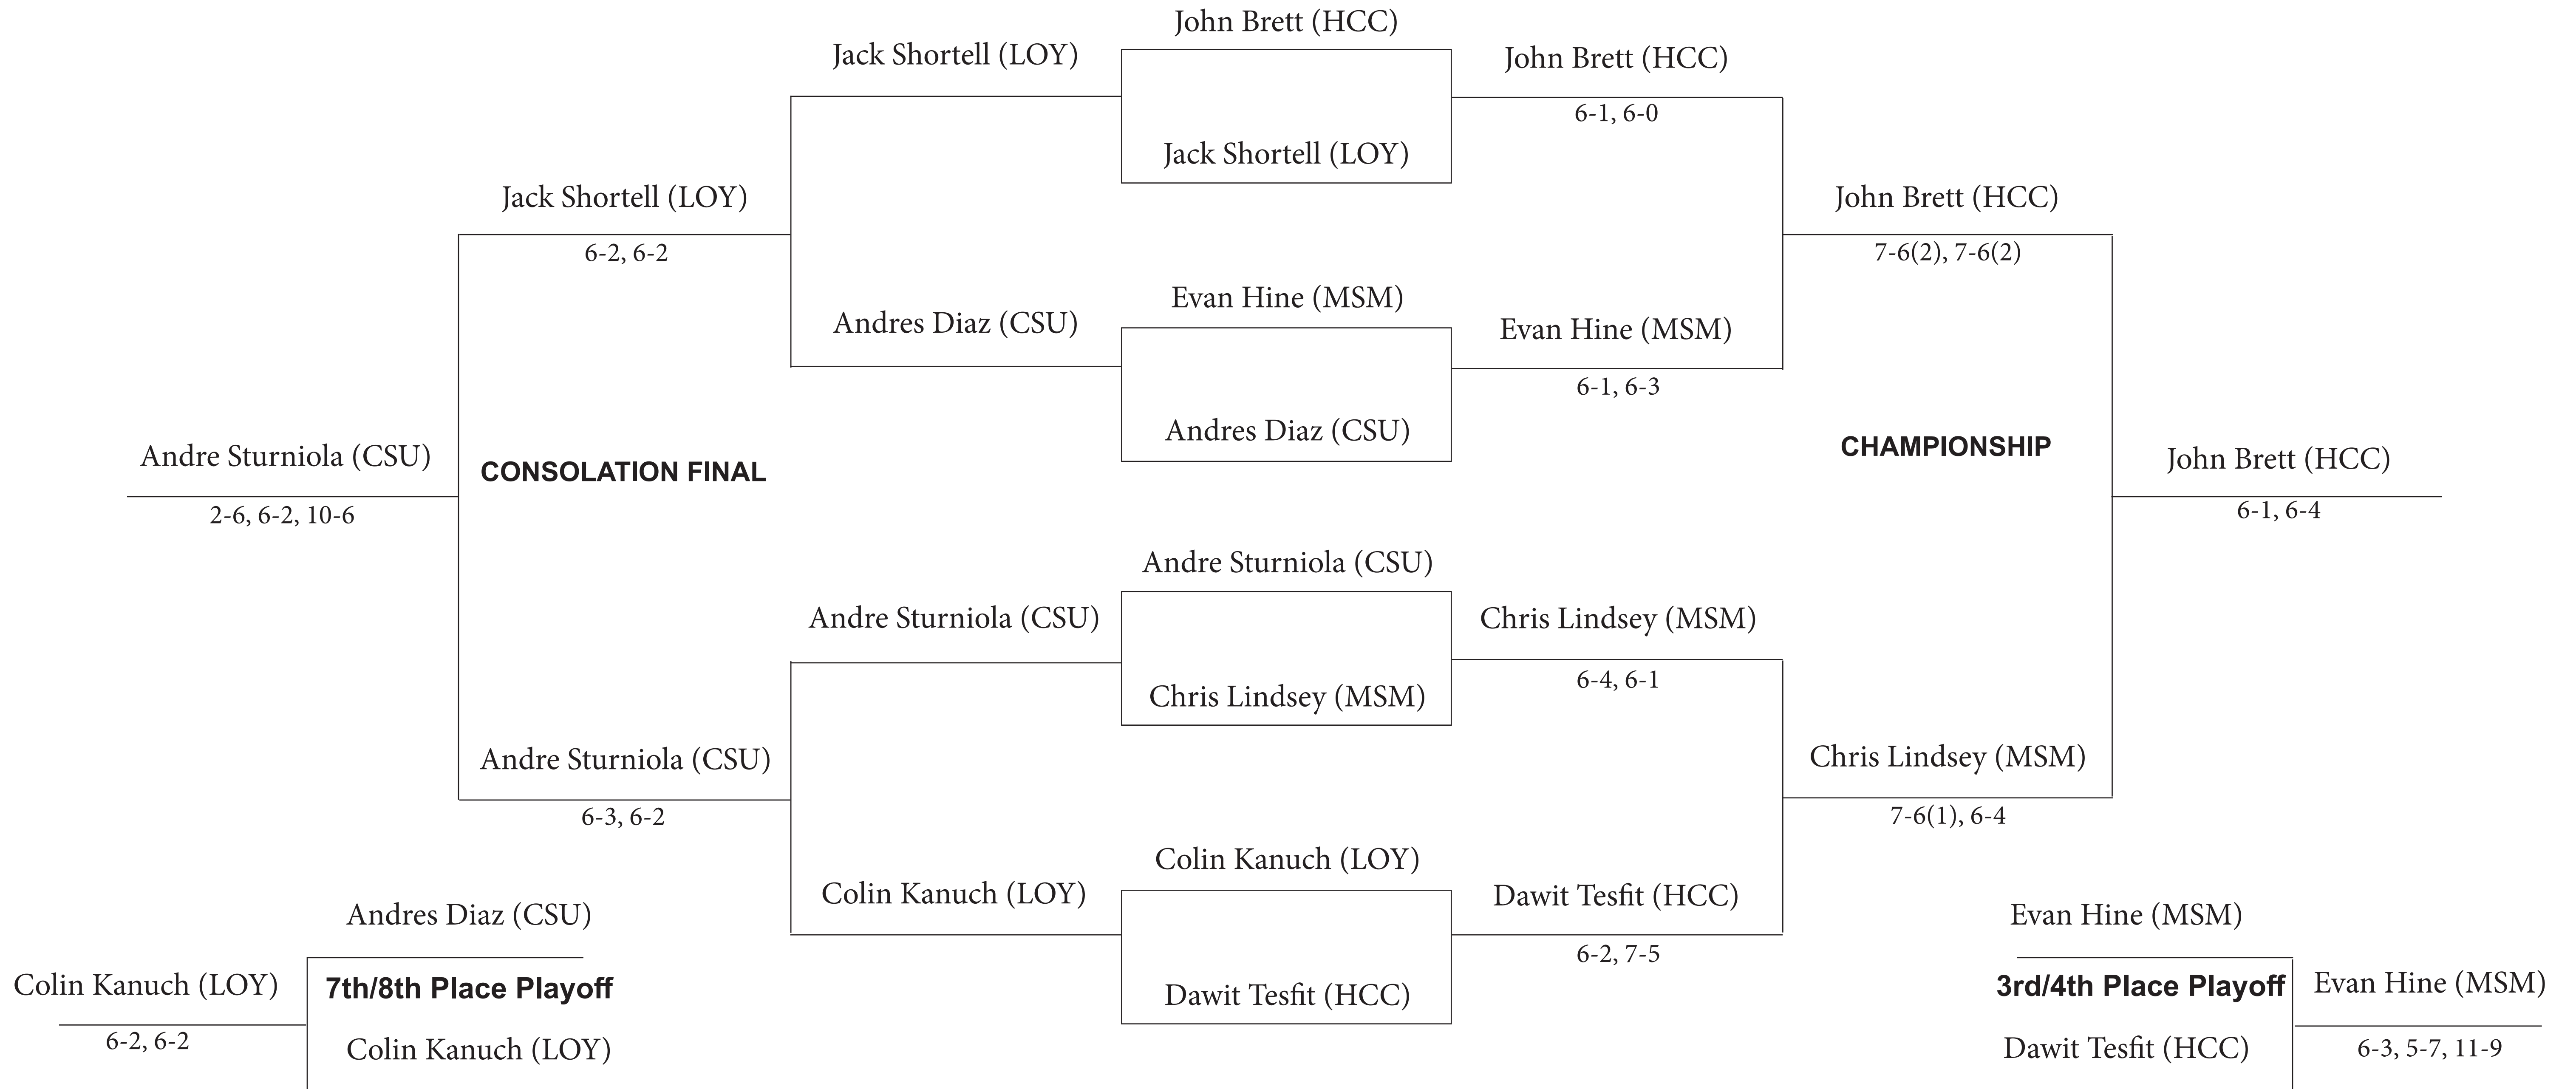

FLIGHT D MEN'S SINGLES

**MOUNT ST. MARY'S INVITATIONAL
EMMITSBURG, MD. | OCTOBER 6-8**

FLIGHT E MEN'S SINGLES

MOUNT ST. MARY'S INVITATIONAL EMMITSBURG, MD. | OCTOBER 6-8

FLIGHT A MEN'S DOUBLES

**MOUNT ST. MARY'S INVITATIONAL
EMMITSBURG, MD. | OCTOBER 6-8**