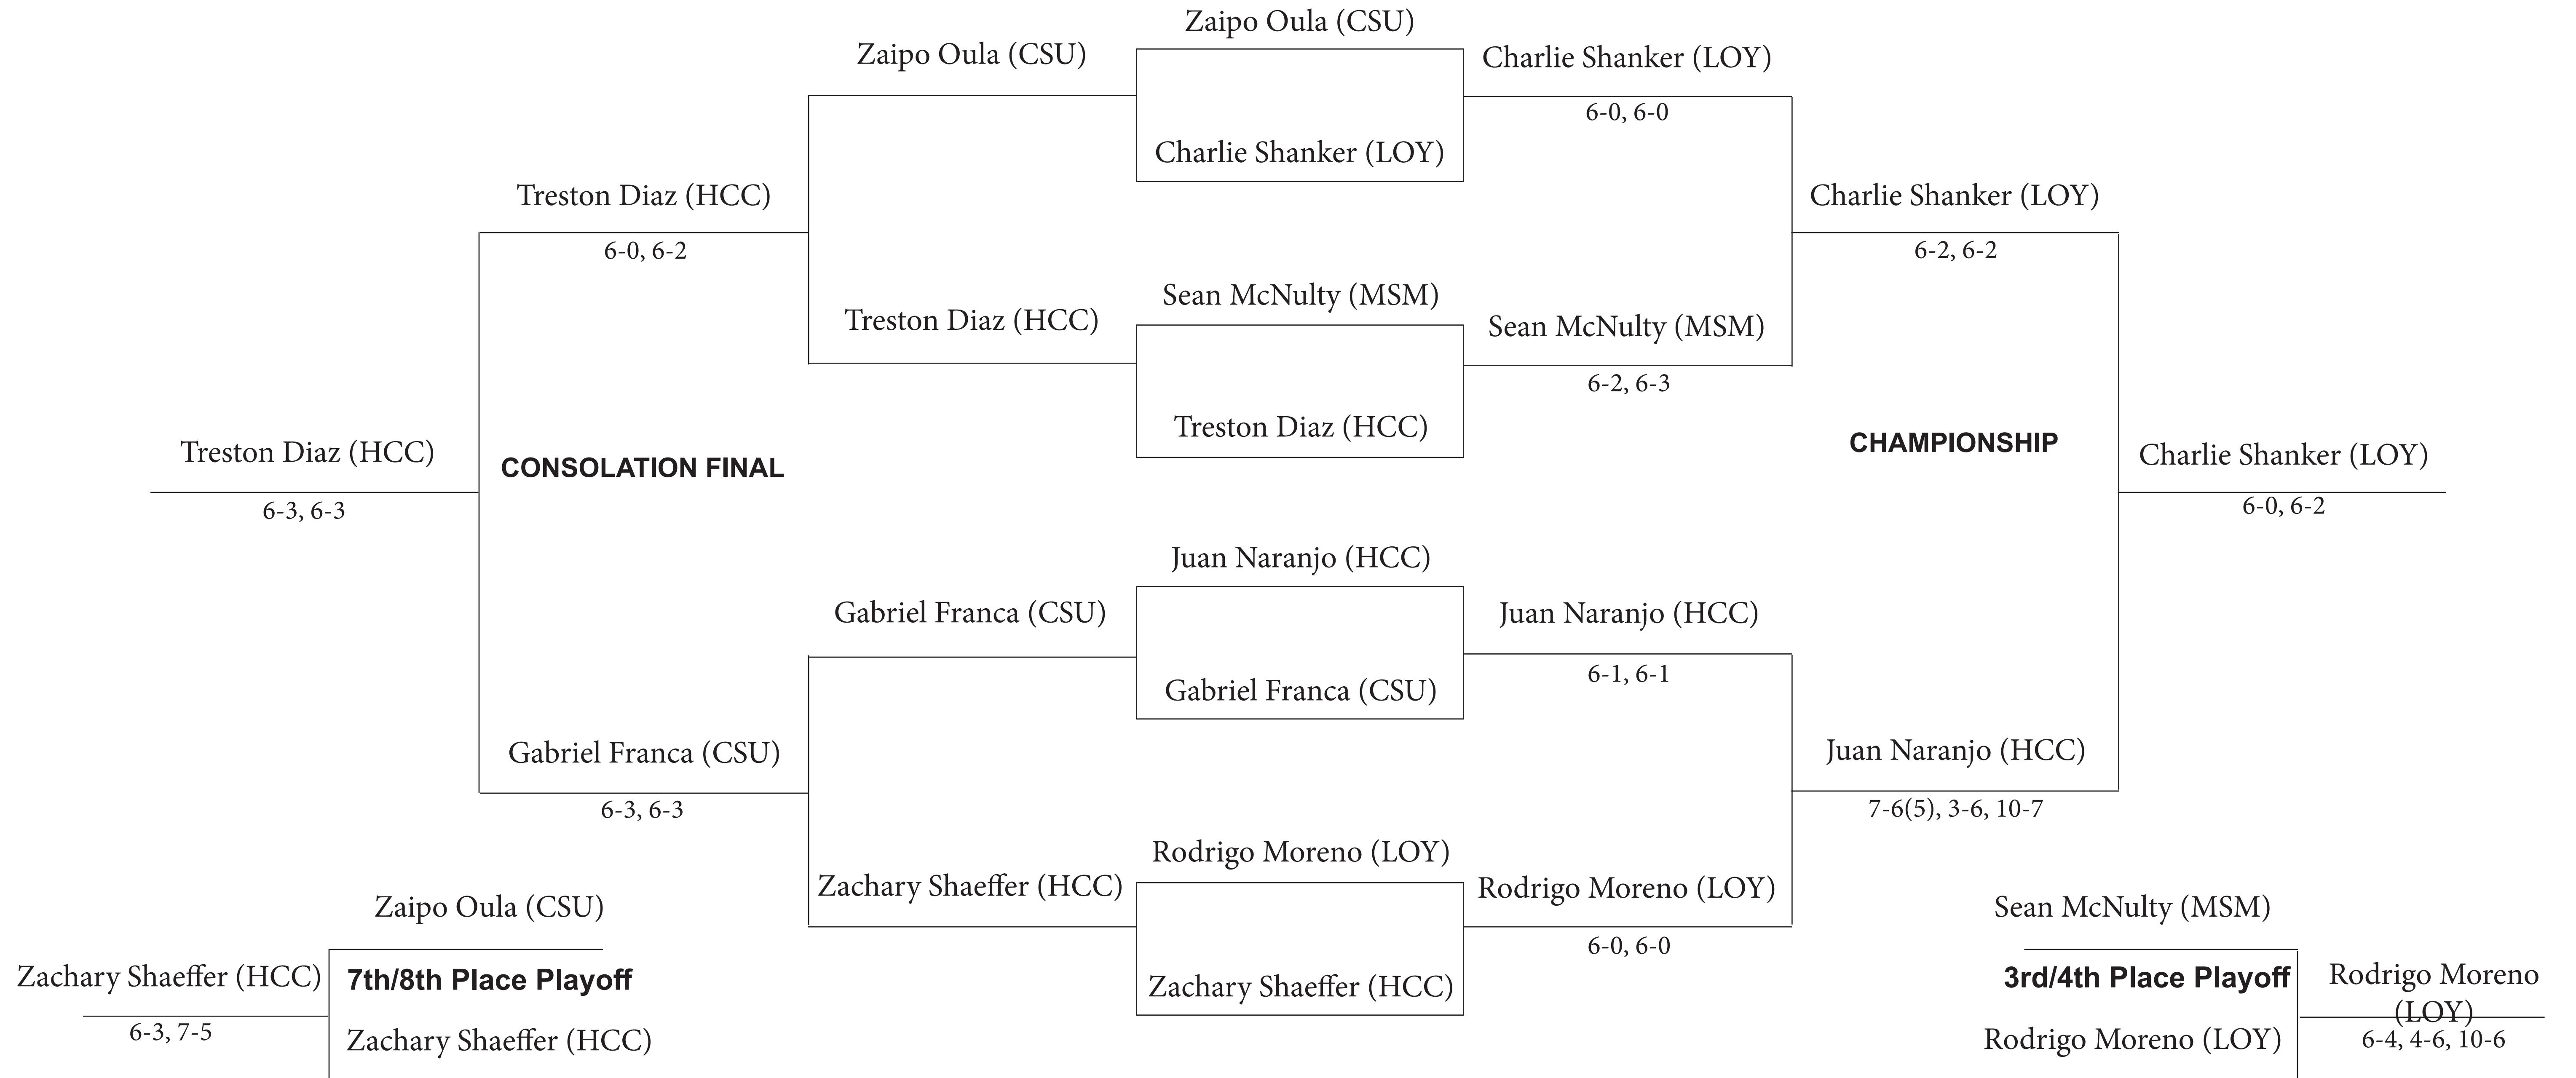

MOUNT ST. MARY'S INVITATIONAL
EMMITSBURG, MD. | OCTOBER 6-8

FLIGHT B MEN'S SINGLES

**MOUNT ST. MARY'S INVITATIONAL
EMMITSBURG, MD. | OCTOBER 6-8**

FLIGHT C MEN'S SINGLES

MOUNT ST. MARY'S INVITATIONAL
EMMITSBURG, MD. | OCTOBER 6-8

FLIGHT D MEN'S SINGLES

**MOUNT ST. MARY'S INVITATIONAL
EMMITSBURG, MD. | OCTOBER 6-8**

FLIGHT E MEN'S SINGLES

MOUNT ST. MARY'S INVITATIONAL EMMITSBURG, MD. | OCTOBER 6-8

FLIGHT A MEN'S DOUBLES

**MOUNT ST. MARY'S INVITATIONAL
EMMITSBURG, MD. | OCTOBER 6-8**