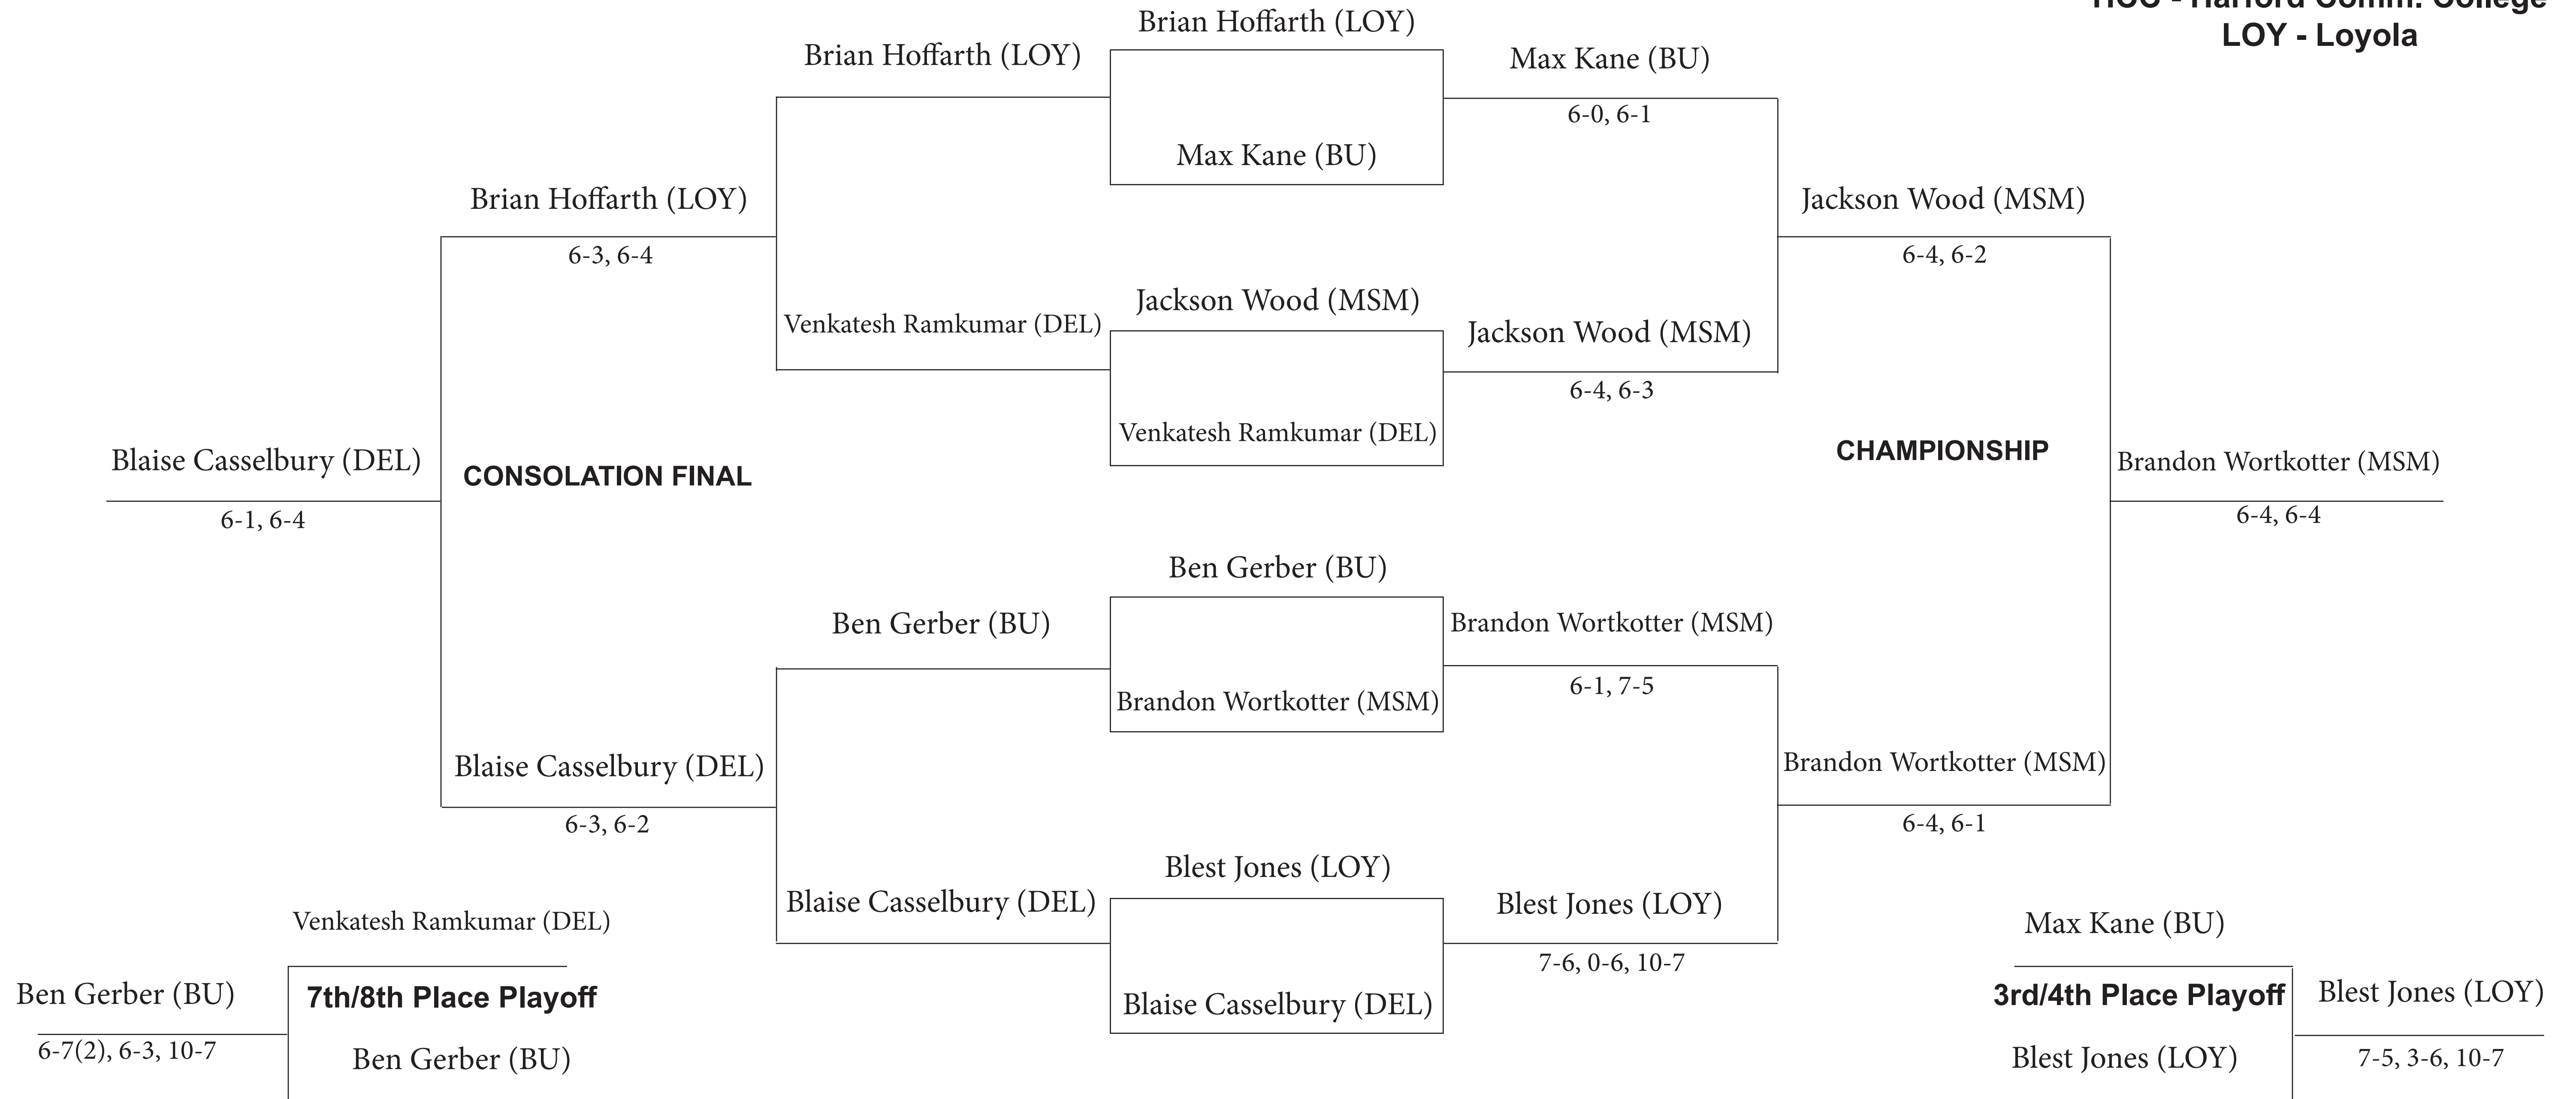

MOUNT ST. MARY'S INVITATIONAL
EMMITSBURG, MD. | OCTOBER 6-8

FLIGHT A MEN'S SINGLES

PARTICIPATING SCHOOLS:
MSM - Mount St. Mary's
BU - Bucknell
CSU - Coppin State
DEL - Delaware
HCC - Harford Comm. College
LOY - Loyola