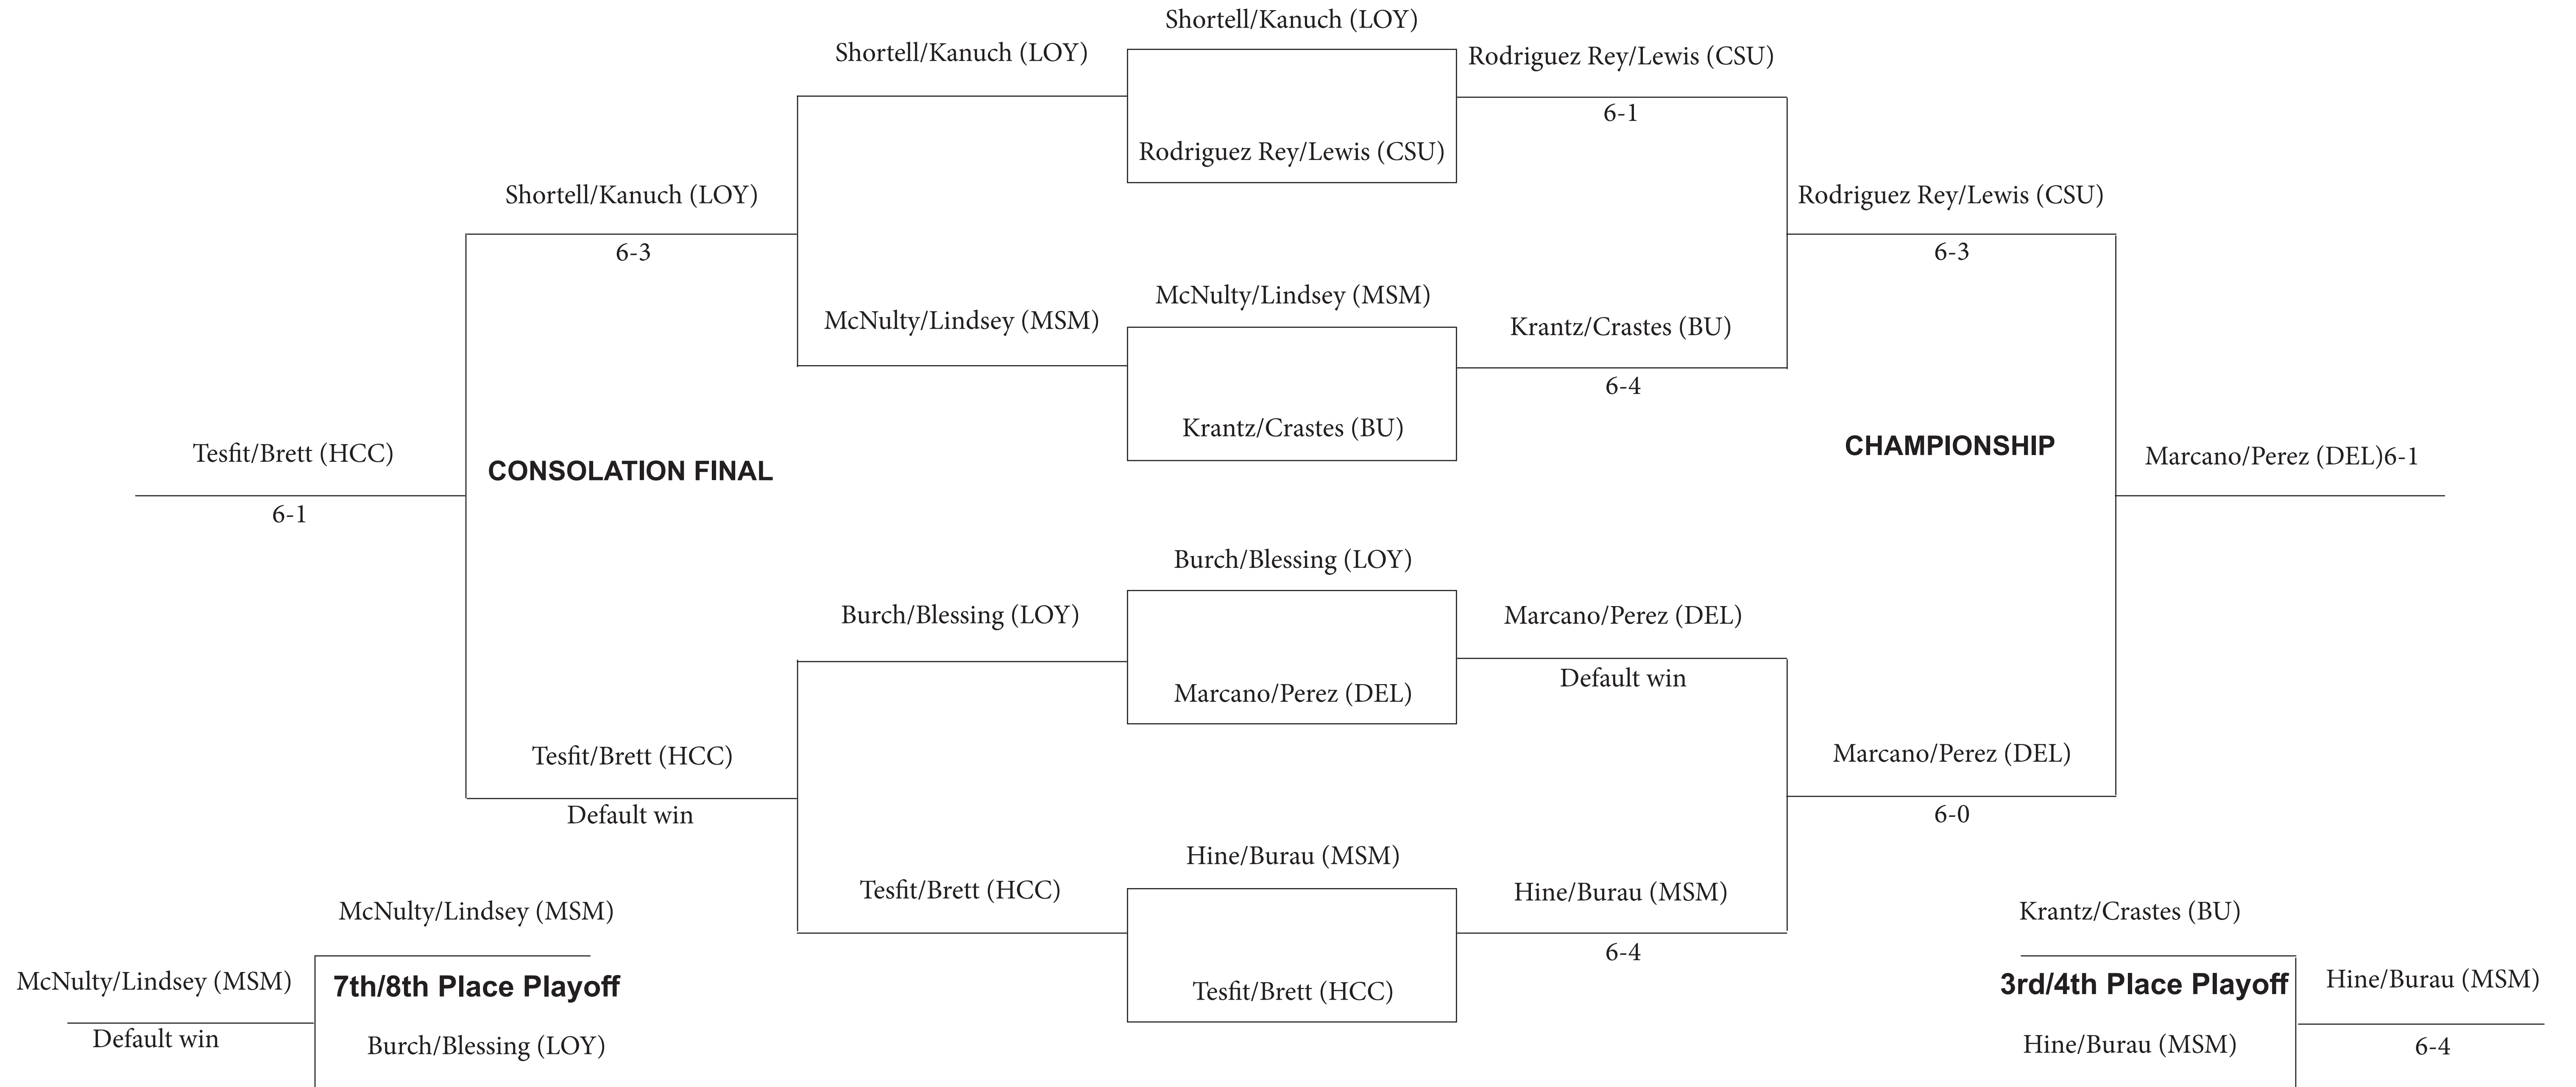

FLIGHT D MEN'S SINGLES

**MOUNT ST. MARY'S INVITATIONAL
EMMITSBURG, MD. | OCTOBER 6-8**

FLIGHT E MEN'S SINGLES

MOUNT ST. MARY'S INVITATIONAL EMMITSBURG, MD. | OCTOBER 6-8

FLIGHT A MEN'S DOUBLES

**MOUNT ST. MARY'S INVITATIONAL
EMMITSBURG, MD. | OCTOBER 6-8**

FLIGHT B MEN'S DOUBLES

**MOUNT ST. MARY'S INVITATIONAL
EMMITSBURG, MD. | OCTOBER 6-8**

FLIGHT C MEN'S DOUBLES

ROUND ROBIN

	Franca/Diaz (CSU)	Ryan/Shaeffer (HCC)	Naranjo/Diaz (HCC)	Shanker/Moreno (LOY)
Franca/Diaz (CSU)		L, 6-2	L, 7-6(5)	W, 6-3
Ryan/Shaeffer (HCC)	W, 6-2		Not Played	W, 6-2
Naranjo/Diaz (HCC)	W, 7-6(5)	Not Played		W, 6-3
Shanker/Moreno (LOY)	L, 6-3	L, 6-2	L, 6-3	

FRIDAY Franca/Diaz (CSU) vs. Ryan/Shaeffer (HCC)
Naranjo/Diaz (HCC) vs. Shanker/Moreno (LOY)

SATURDAY
Round 1: Franca/Diaz (CSU) vs. Naranjo/Diaz (HCC)
Shanker/Moreno (LOY) vs. Ryan/Shaeffer (HCC)

Round 2: Franca/Diaz (CSU) vs. Shanker/Moreno (LOY)
Naranjo/Diaz (HCC) vs. Ryan/Shaeffer (HCC)