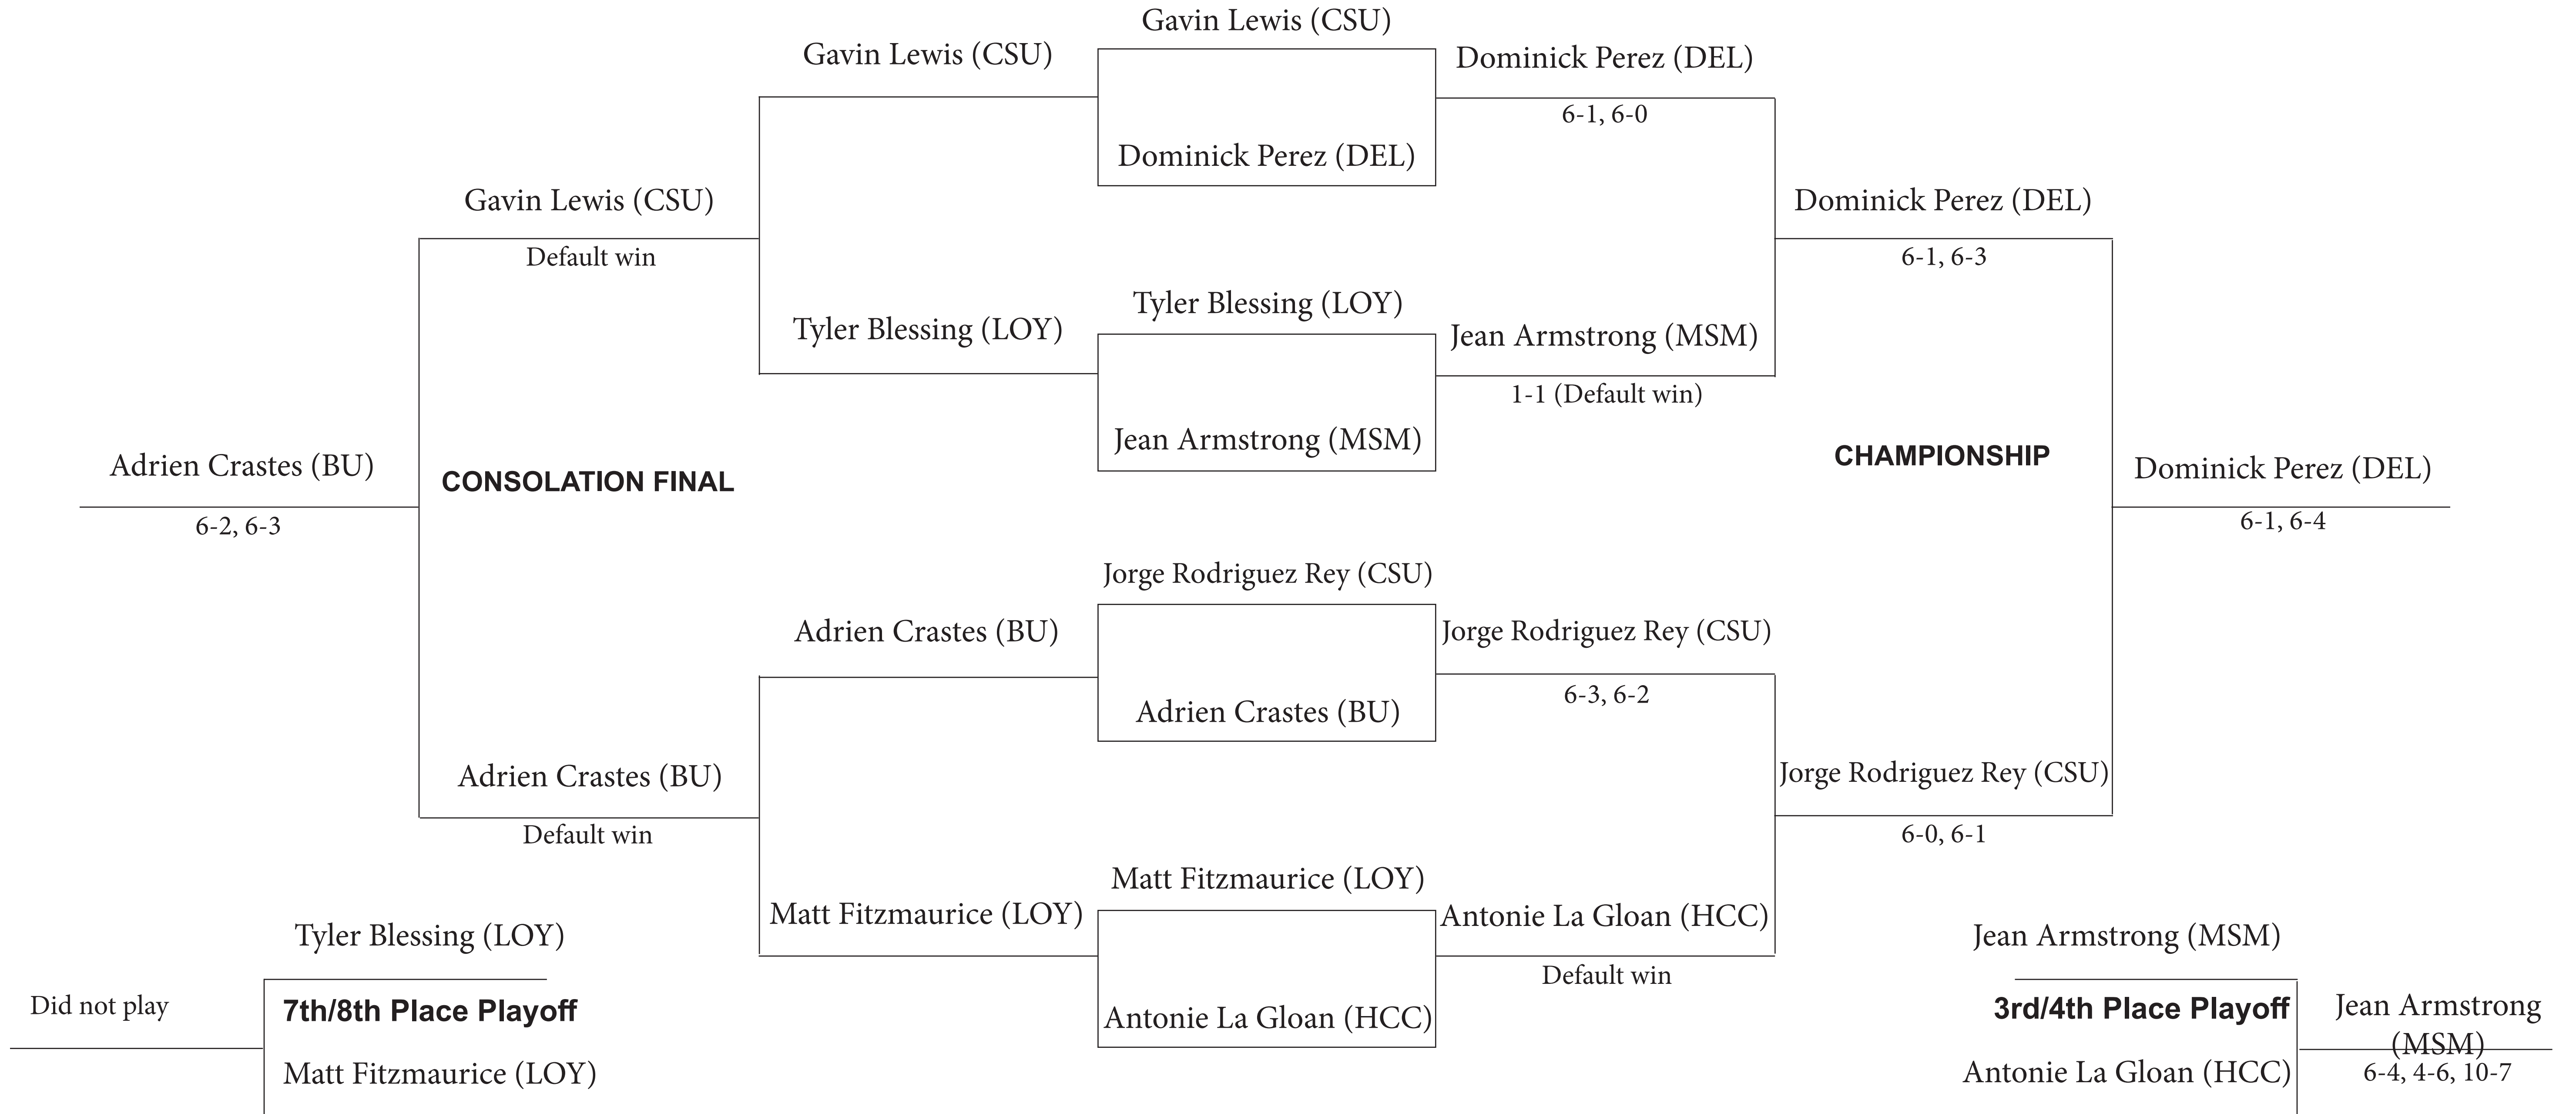

MOUNT ST. MARY'S INVITATIONAL
EMMITSBURG, MD. | OCTOBER 6-8

FLIGHT B MEN'S SINGLES

**MOUNT ST. MARY'S INVITATIONAL
EMMITSBURG, MD. | OCTOBER 6-8**

FLIGHT C MEN'S SINGLES

MOUNT ST. MARY'S INVITATIONAL
EMMITSBURG, MD. | OCTOBER 6-8

FLIGHT D MEN'S SINGLES

**MOUNT ST. MARY'S INVITATIONAL
EMMITSBURG, MD. | OCTOBER 6-8**

FLIGHT E MEN'S SINGLES

MOUNT ST. MARY'S INVITATIONAL EMMITSBURG, MD. | OCTOBER 6-8

FLIGHT A MEN'S DOUBLES

**MOUNT ST. MARY'S INVITATIONAL
EMMITSBURG, MD. | OCTOBER 6-8**

FLIGHT B MEN'S DOUBLES

**MOUNT ST. MARY'S INVITATIONAL
EMMITSBURG, MD. | OCTOBER 6-8**

FLIGHT C MEN'S DOUBLES

ROUND ROBIN

	Franca/Diaz (CSU)	Ryan/Shaeffer (HCC)	Naranjo/Diaz (HCC)	Shanker/Moreno (LOY)
Franca/Diaz (CSU)		L, 6-2	L, 7-6(5)	W, 6-3
Ryan/Shaeffer (HCC)	W, 6-2		Not Played	W, 6-2
Naranjo/Diaz (HCC)	W, 7-6(5)	Not Played		W, 6-3
Shanker/Moreno (LOY)	L, 6-3	L, 6-2	L, 6-3	