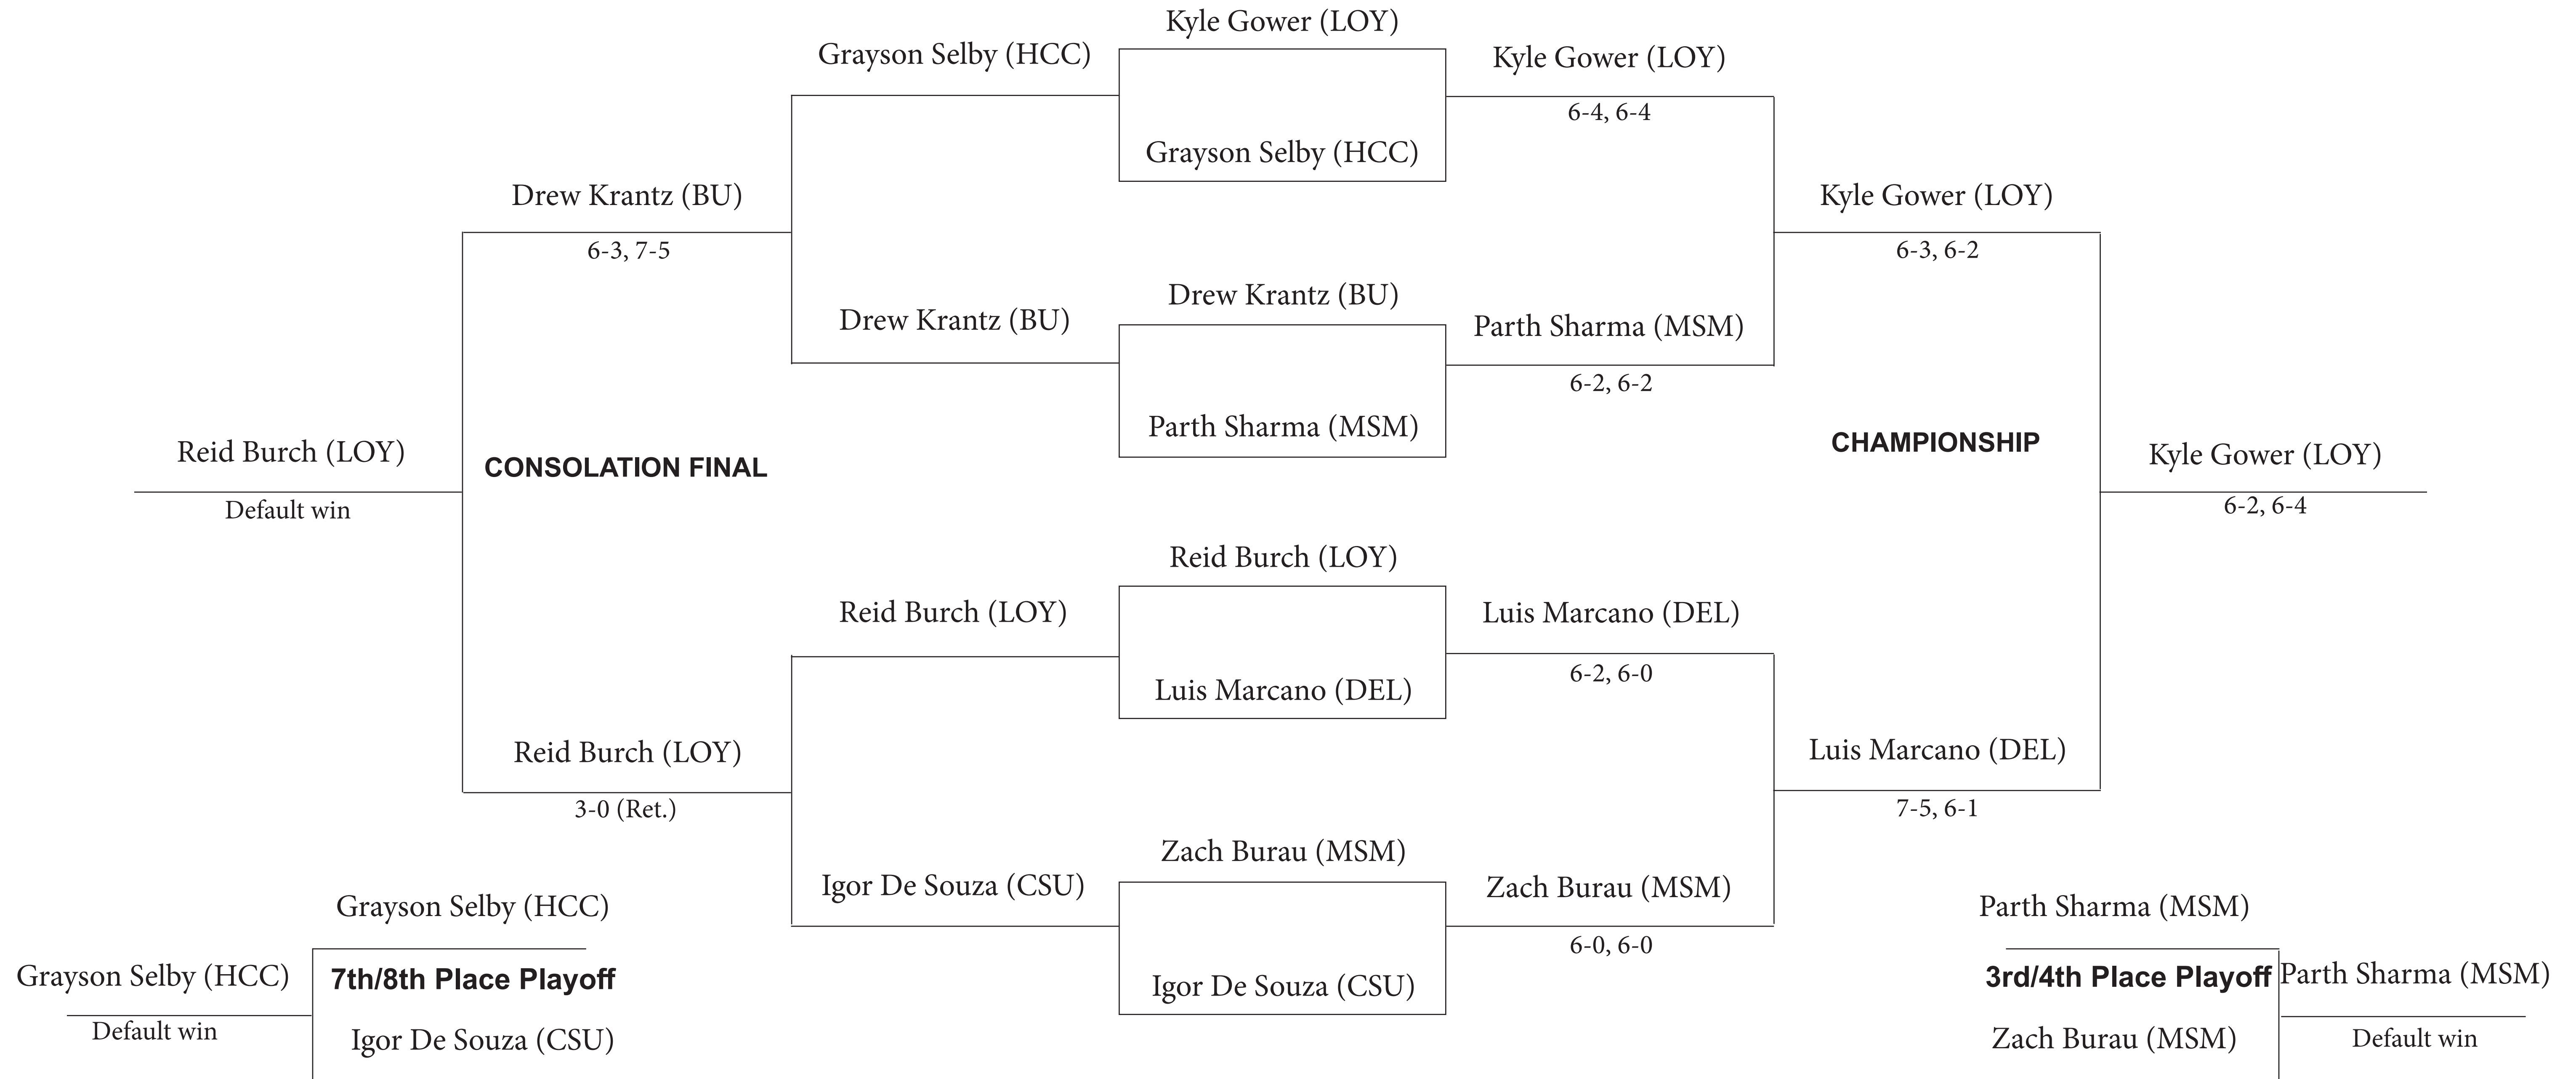

MOUNT ST. MARY'S INVITATIONAL
EMMITSBURG, MD. | OCTOBER 6-8

FLIGHT A MEN'S SINGLES

PARTICIPATING SCHOOLS:
MSM - Mount St. Mary's
BU - Bucknell
CSU - Coppin State
DEL - Delaware
HCC - Harford Comm. College
LOY - Loyola

MOUNT ST. MARY'S INVITATIONAL
EMMITSBURG, MD. | OCTOBER 6-8

FLIGHT B MEN'S SINGLES

**MOUNT ST. MARY'S INVITATIONAL
EMMITSBURG, MD. | OCTOBER 6-8**

FLIGHT C MEN'S SINGLES

MOUNT ST. MARY'S INVITATIONAL
EMMITSBURG, MD. | OCTOBER 6-8

FLIGHT D MEN'S SINGLES

**MOUNT ST. MARY'S INVITATIONAL
EMMITSBURG, MD. | OCTOBER 6-8**

FLIGHT E MEN'S SINGLES

MOUNT ST. MARY'S INVITATIONAL EMMITSBURG, MD. | OCTOBER 6-8

FLIGHT A MEN'S DOUBLES

**MOUNT ST. MARY'S INVITATIONAL
EMMITSBURG, MD. | OCTOBER 6-8**

FLIGHT B MEN'S DOUBLES

**MOUNT ST. MARY'S INVITATIONAL
EMMITSBURG, MD. | OCTOBER 6-8**

FLIGHT C MEN'S DOUBLES

ROUND ROBIN

	Franca/Diaz (CSU)	Ryan/Shaeffer (HCC)	Naranjo/Diaz (HCC)	Shanker/Moreno (LOY)
Franca/Diaz (CSU)		L, 6-2	L, 7-6(5)	W, 6-3
Ryan/Shaeffer (HCC)	W, 6-2		Not Played	W, 6-2
Naranjo/Diaz (HCC)	W, 7-6(5)	Not Played		W, 6-3
Shanker/Moreno (LOY)	L, 6-3	L, 6-2	L, 6-3	