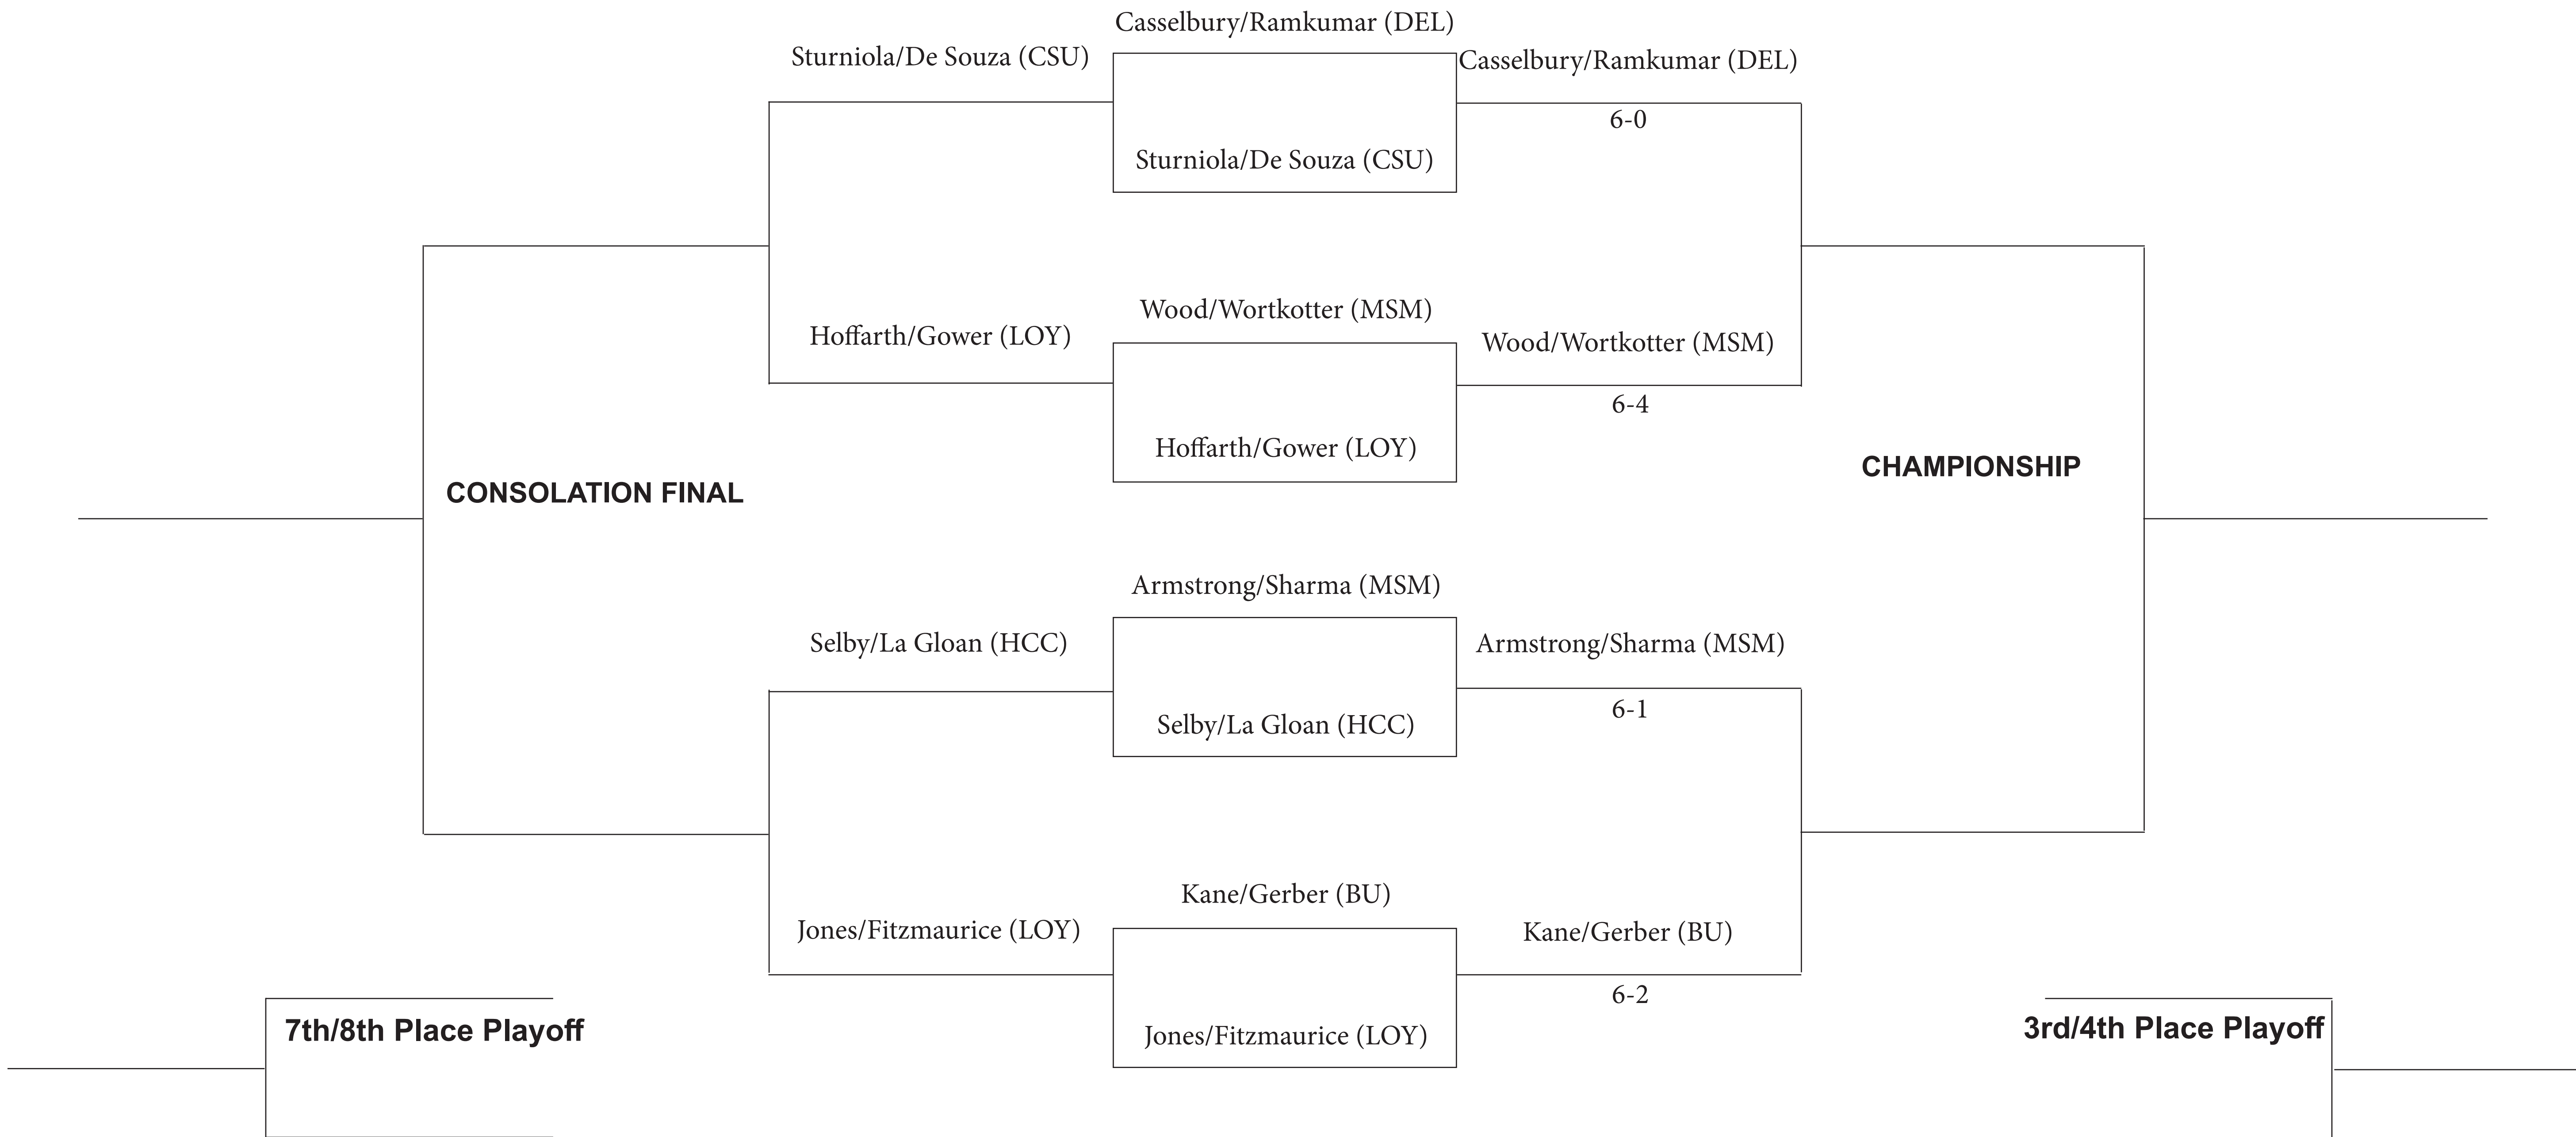

FLIGHT D MEN'S SINGLES

MOUNT ST. MARY'S INVITATIONAL
EMMITSBURG, MD. | OCTOBER 6-8

FLIGHT E MEN'S SINGLES

MOUNT ST. MARY'S INVITATIONAL
EMMITSBURG, MD. | OCTOBER 6-8

FLIGHT A MEN'S DOUBLES

MOUNT ST. MARY'S INVITATIONAL
EMMITSBURG, MD. | OCTOBER 6-8