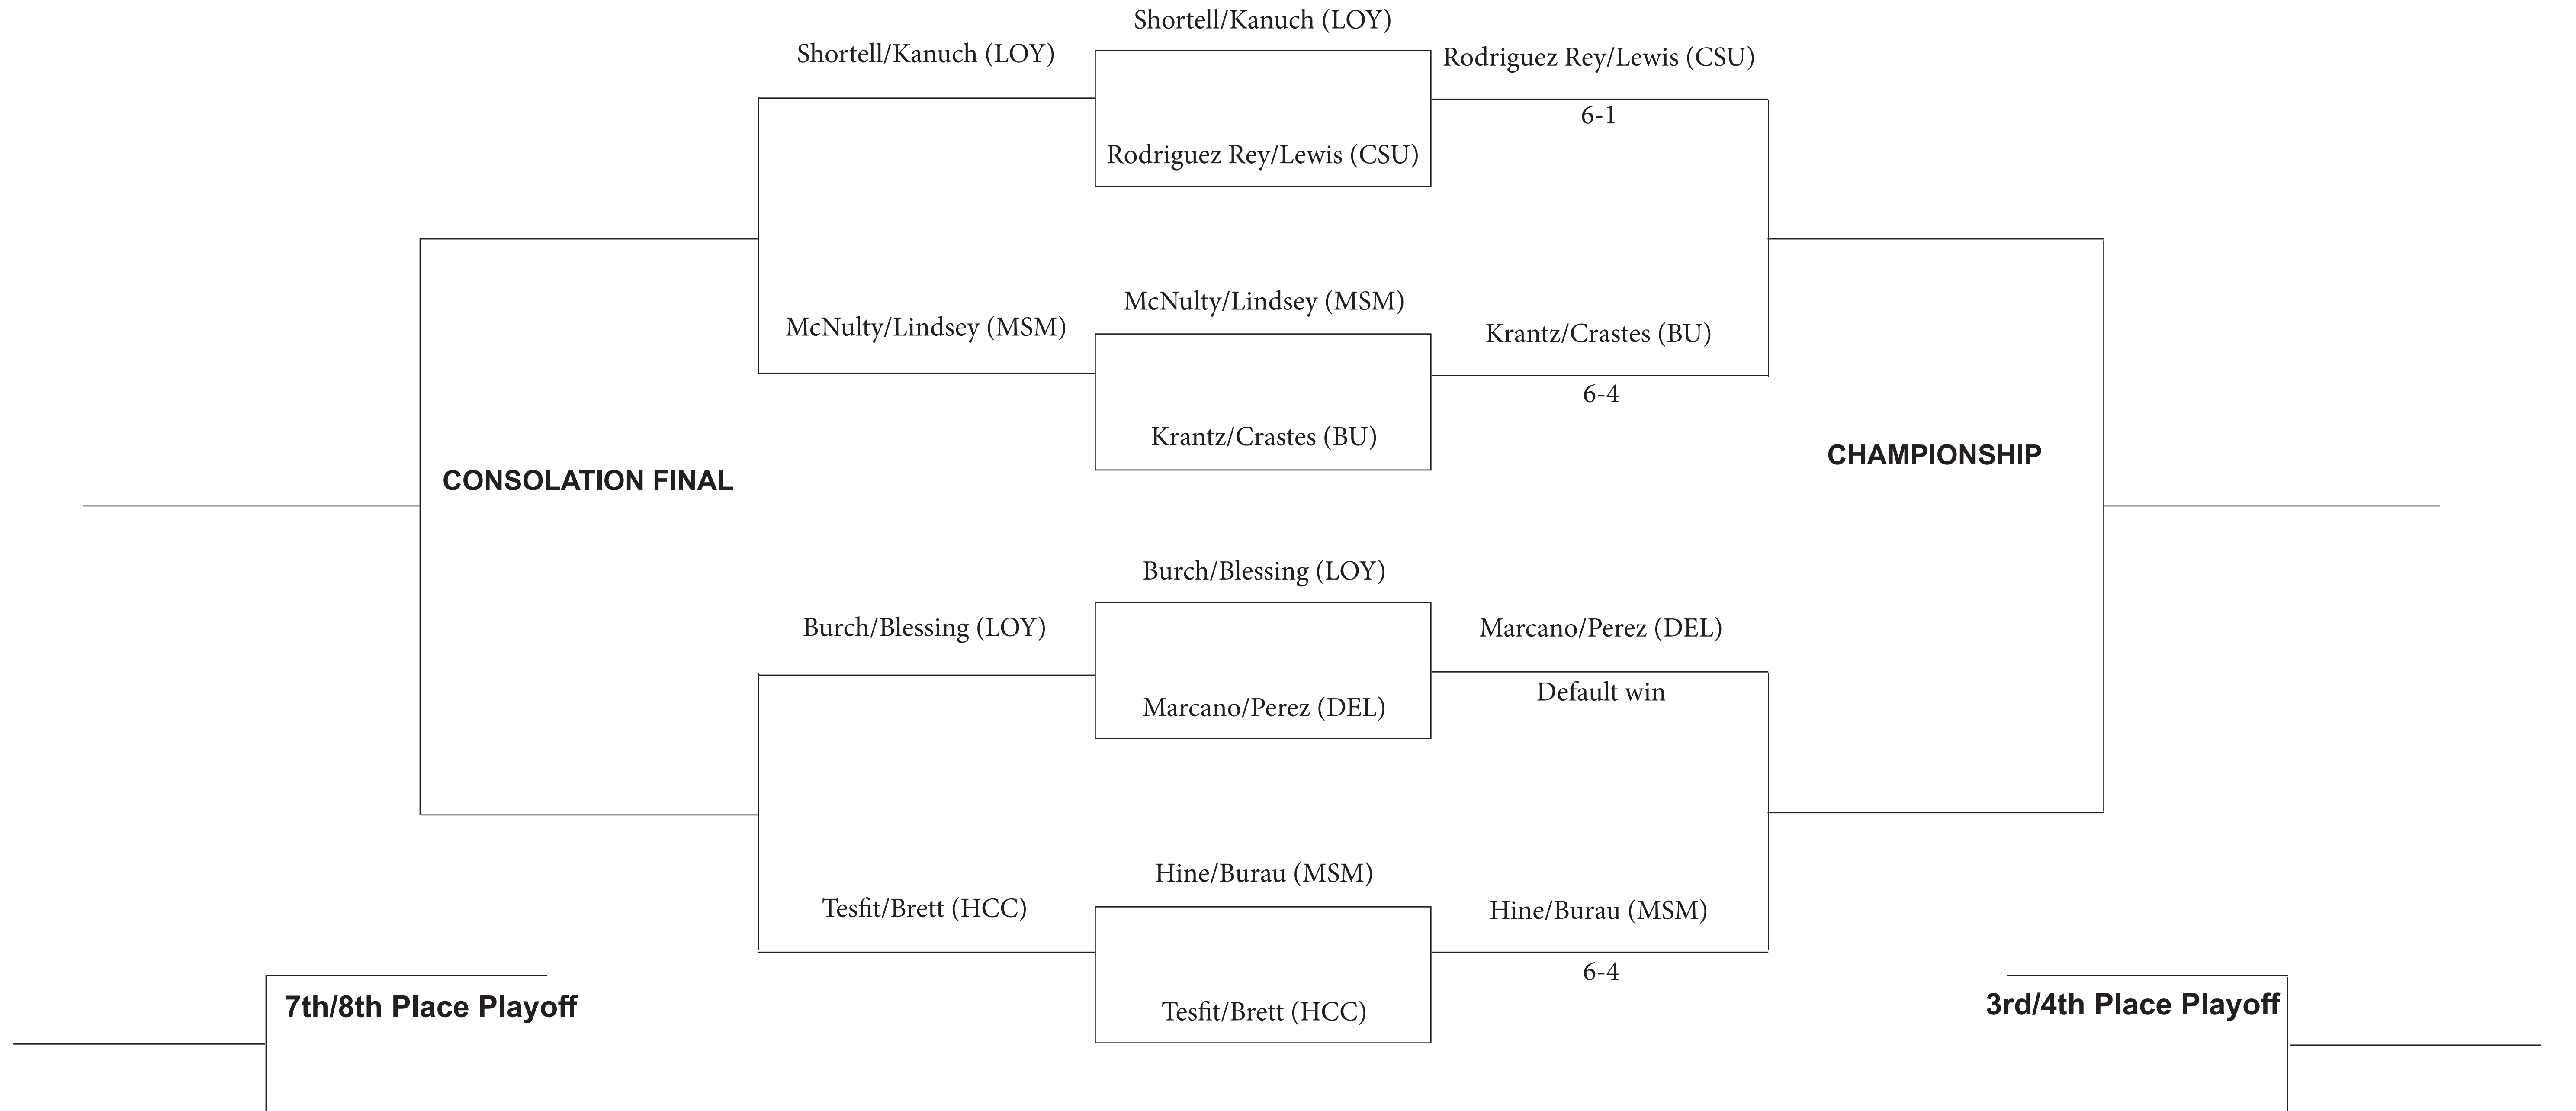

MOUNT ST. MARY'S INVITATIONAL
EMMITSBURG, MD. | OCTOBER 6-8

FLIGHT B MEN'S DOUBLES