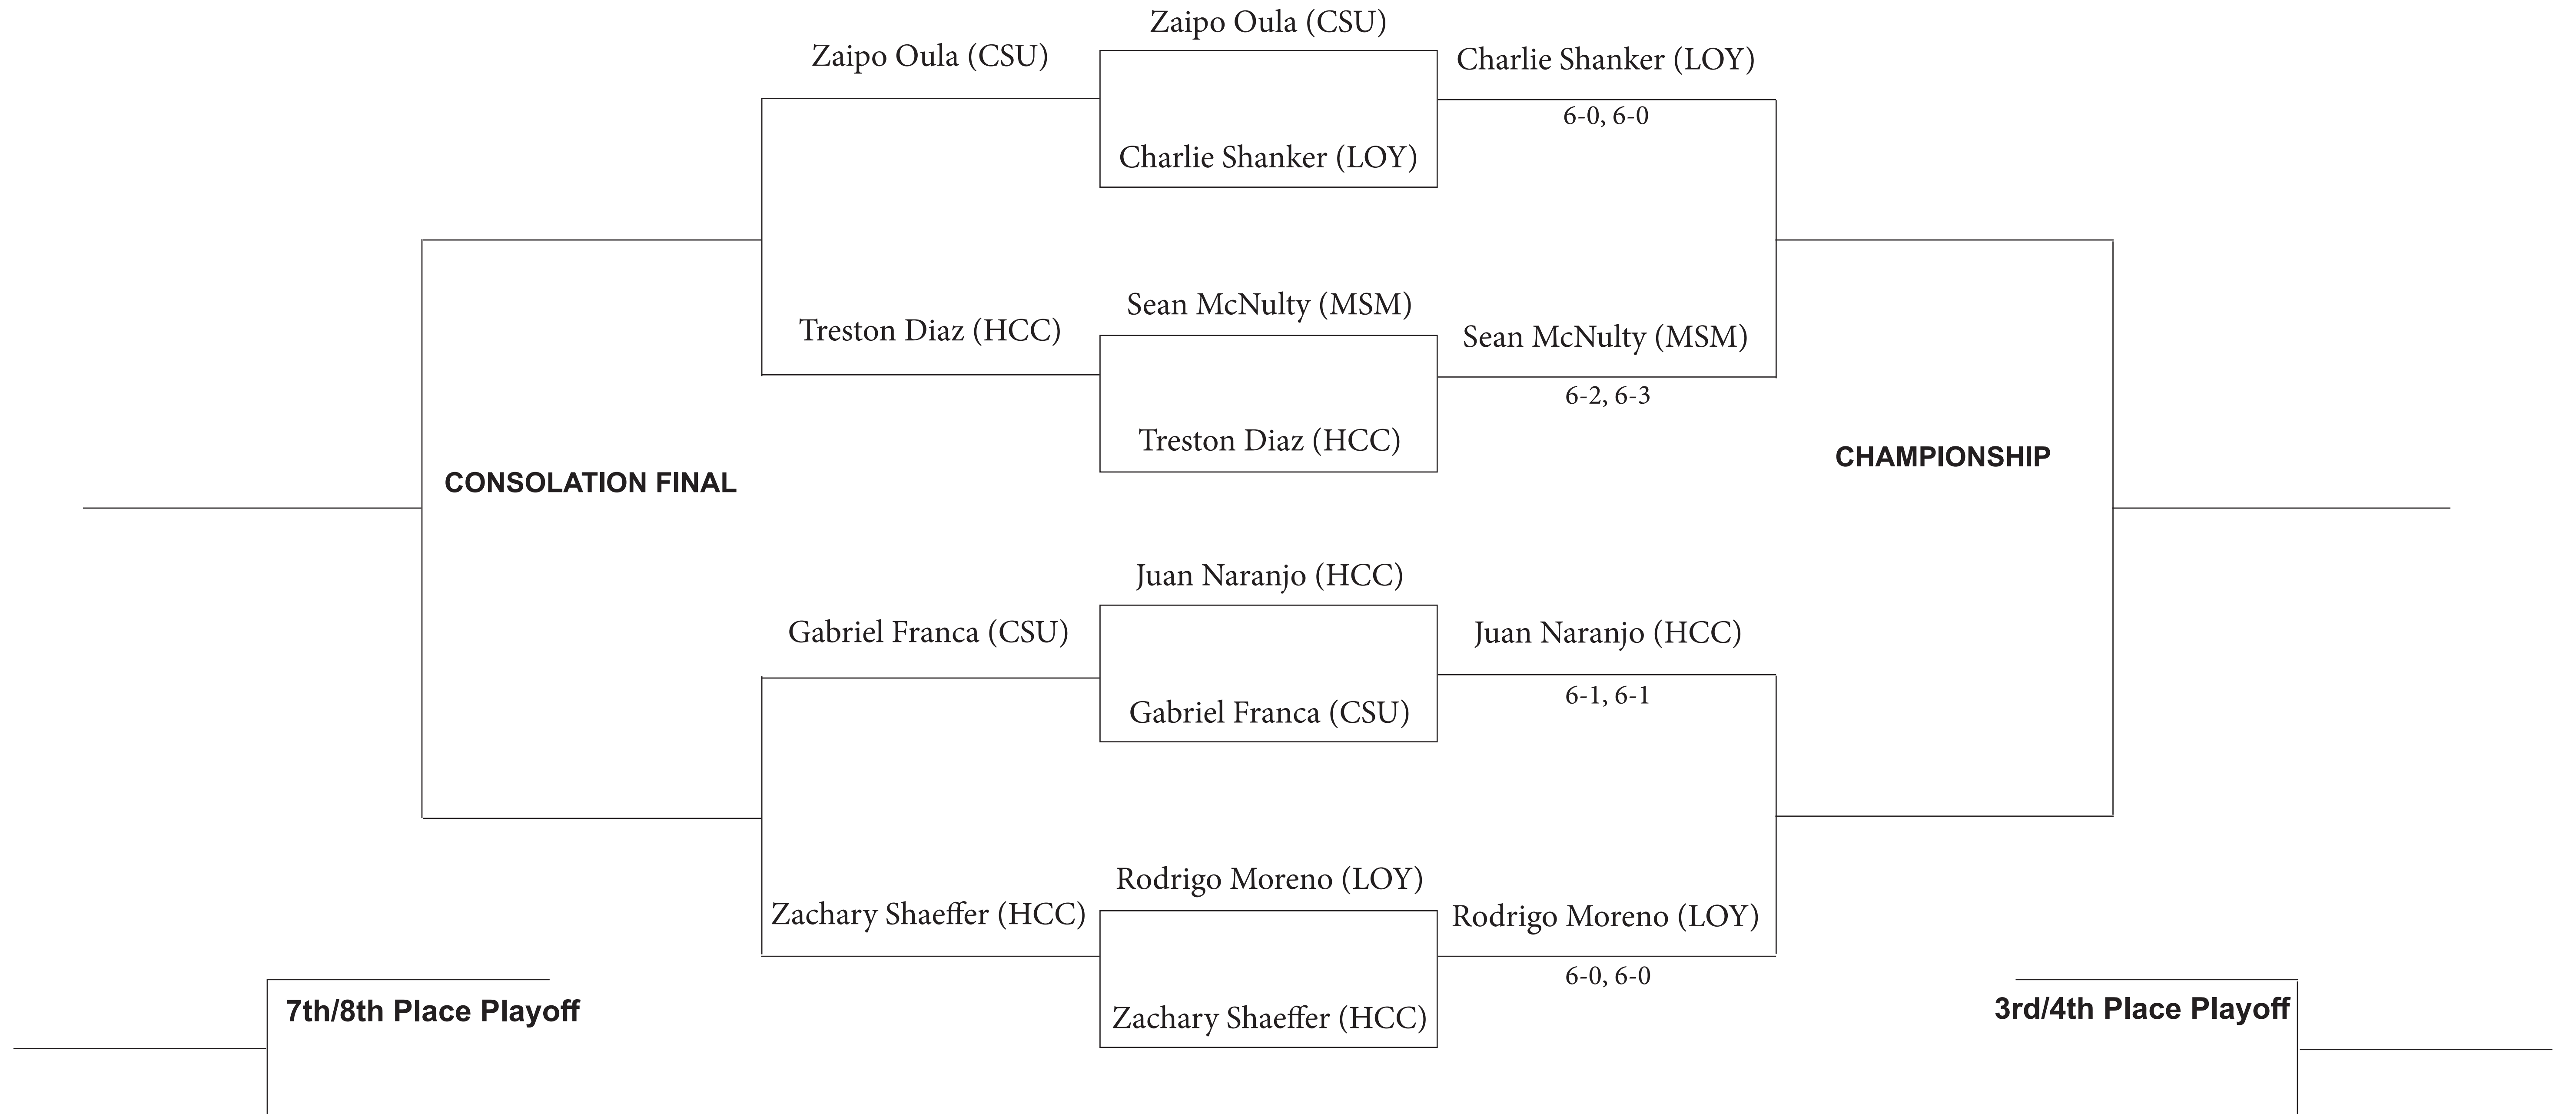

MOUNT ST. MARY'S INVITATIONAL
EMMITSBURG, MD. | OCTOBER 6-8

FLIGHT E MEN'S SINGLES