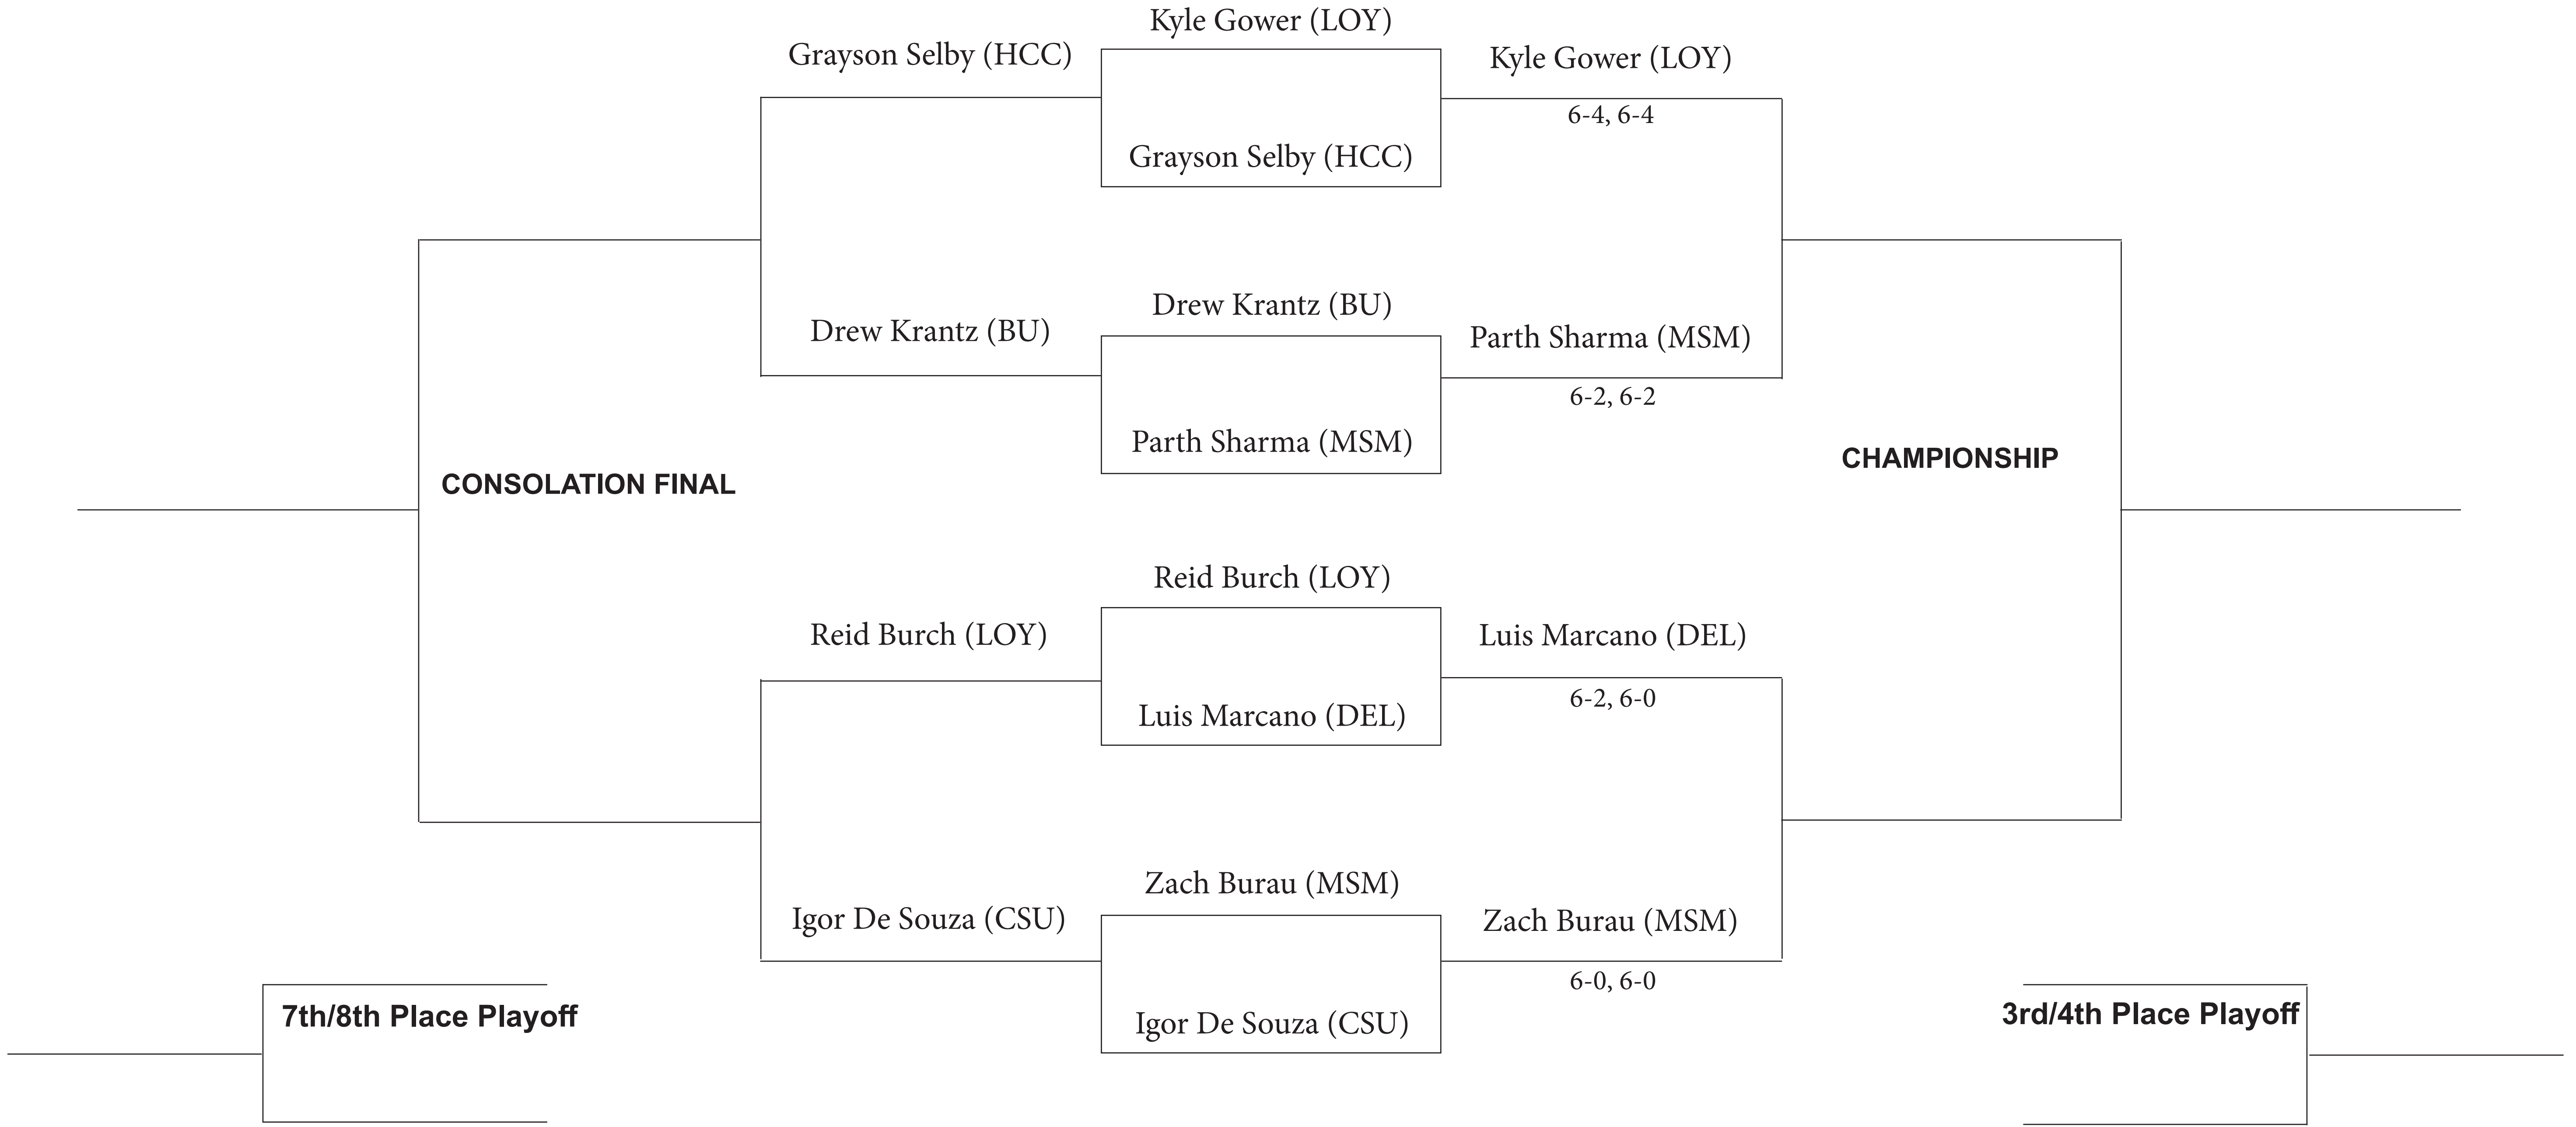

MOUNT ST. MARY'S INVITATIONAL
EMMITSBURG, MD. | OCTOBER 6-8

FLIGHT B MEN'S SINGLES