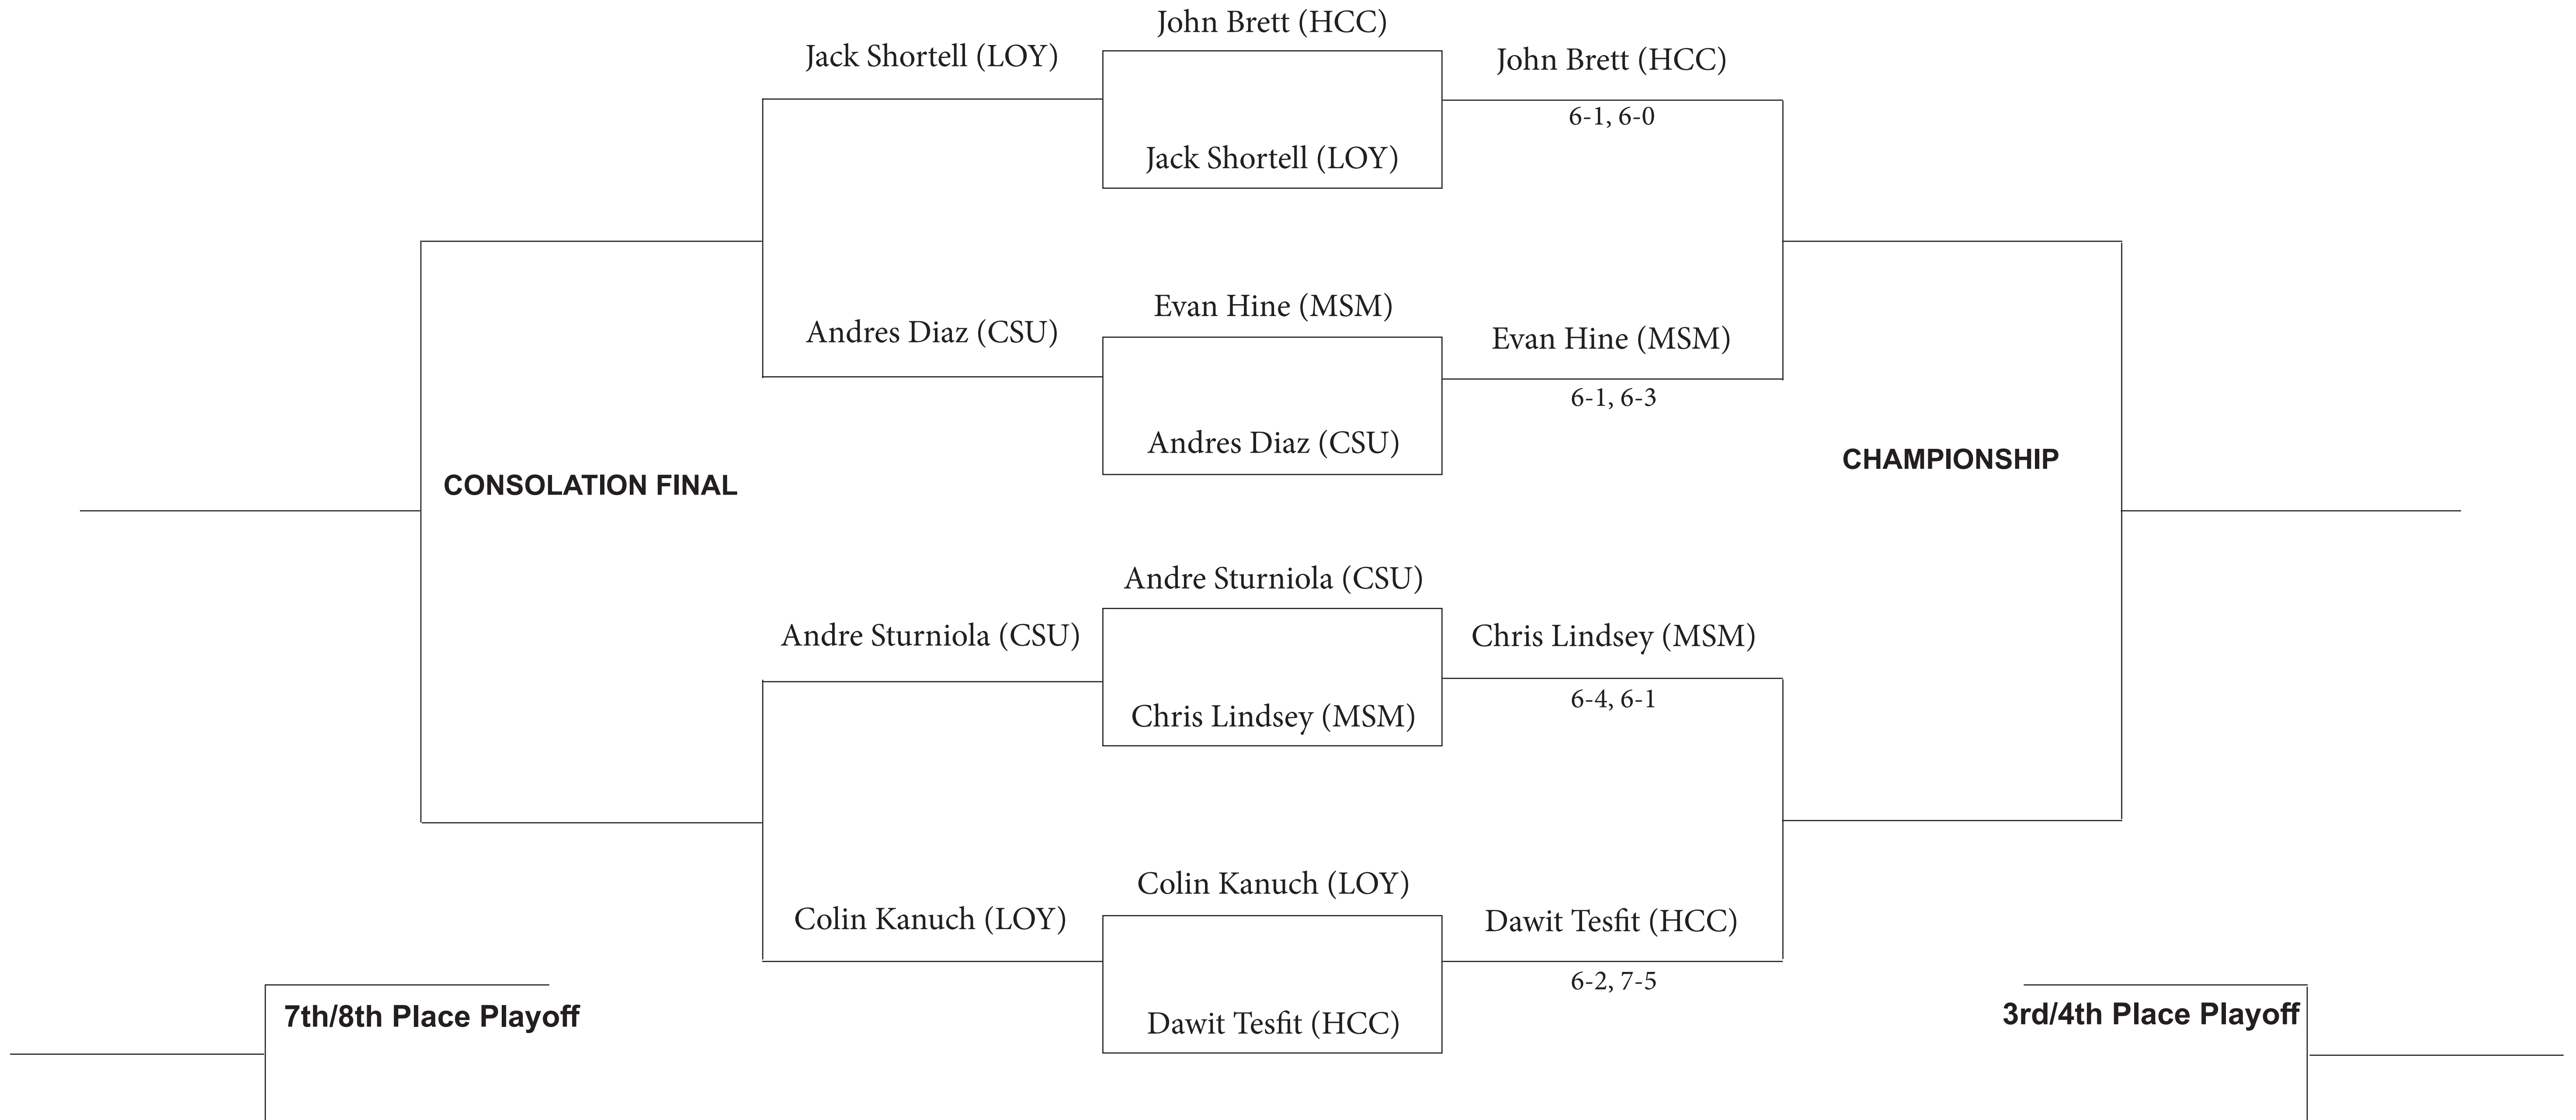

**MOUNT ST. MARY'S INVITATIONAL
EMMITSBURG, MD. | OCTOBER 6-8**

FLIGHT D MEN'S SINGLES