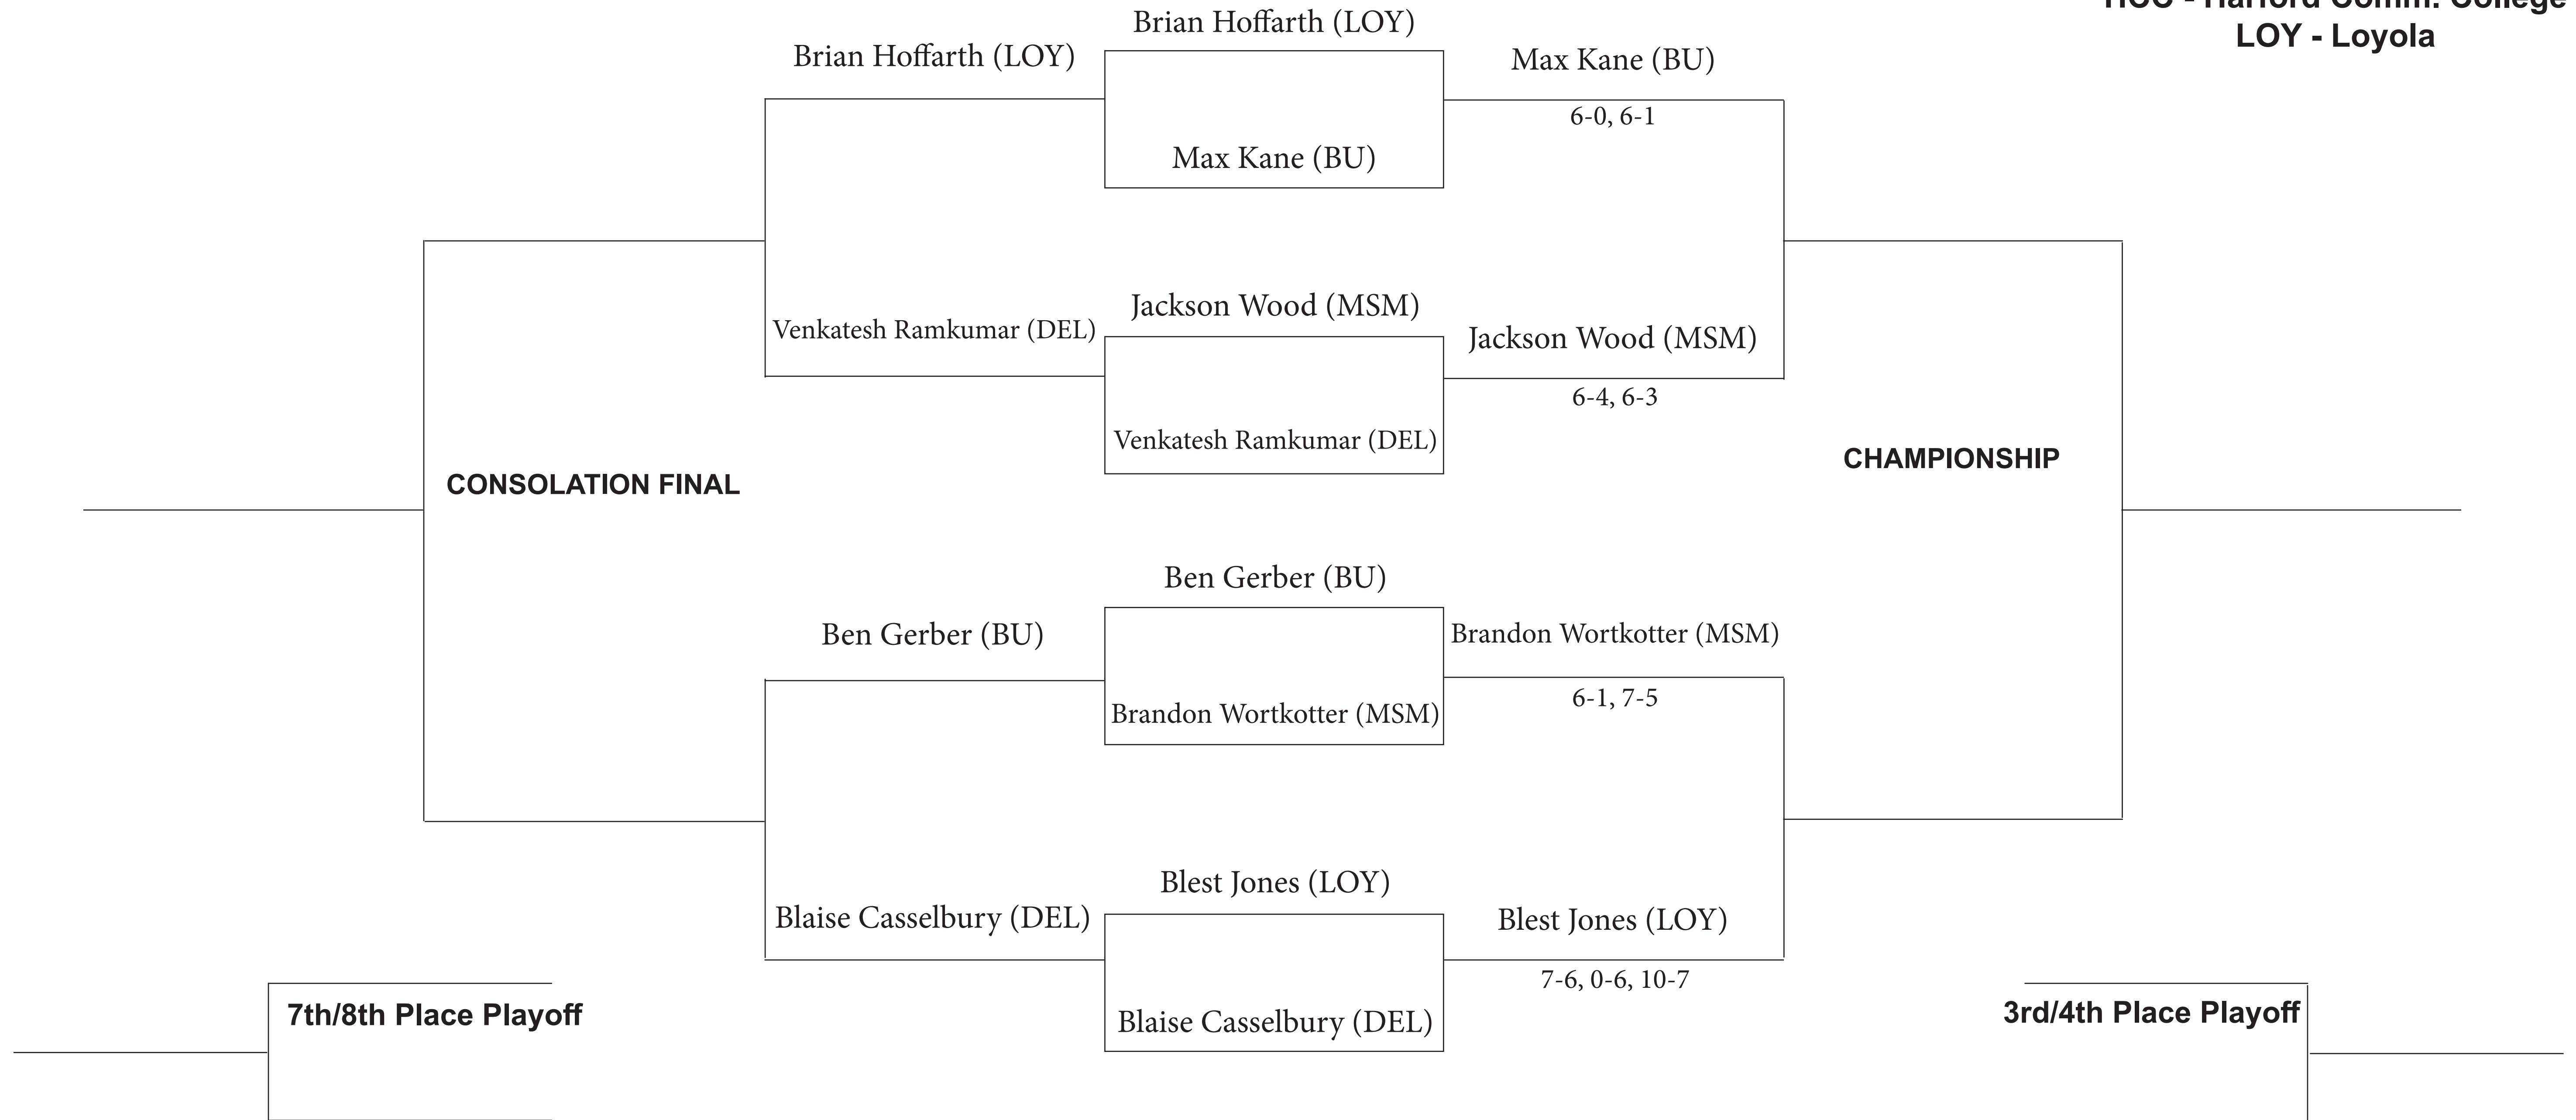

MOUNT ST. MARY'S INVITATIONAL
EMMITSBURG, MD. | OCTOBER 6-8

FLIGHT A MEN'S SINGLES

PARTICIPATING SCHOOLS:
MSM - Mount St. Mary's
BU - Bucknell
CSU - Coppin State
DEL - Delaware
HCC - Harford Comm. College
LOY - Loyola