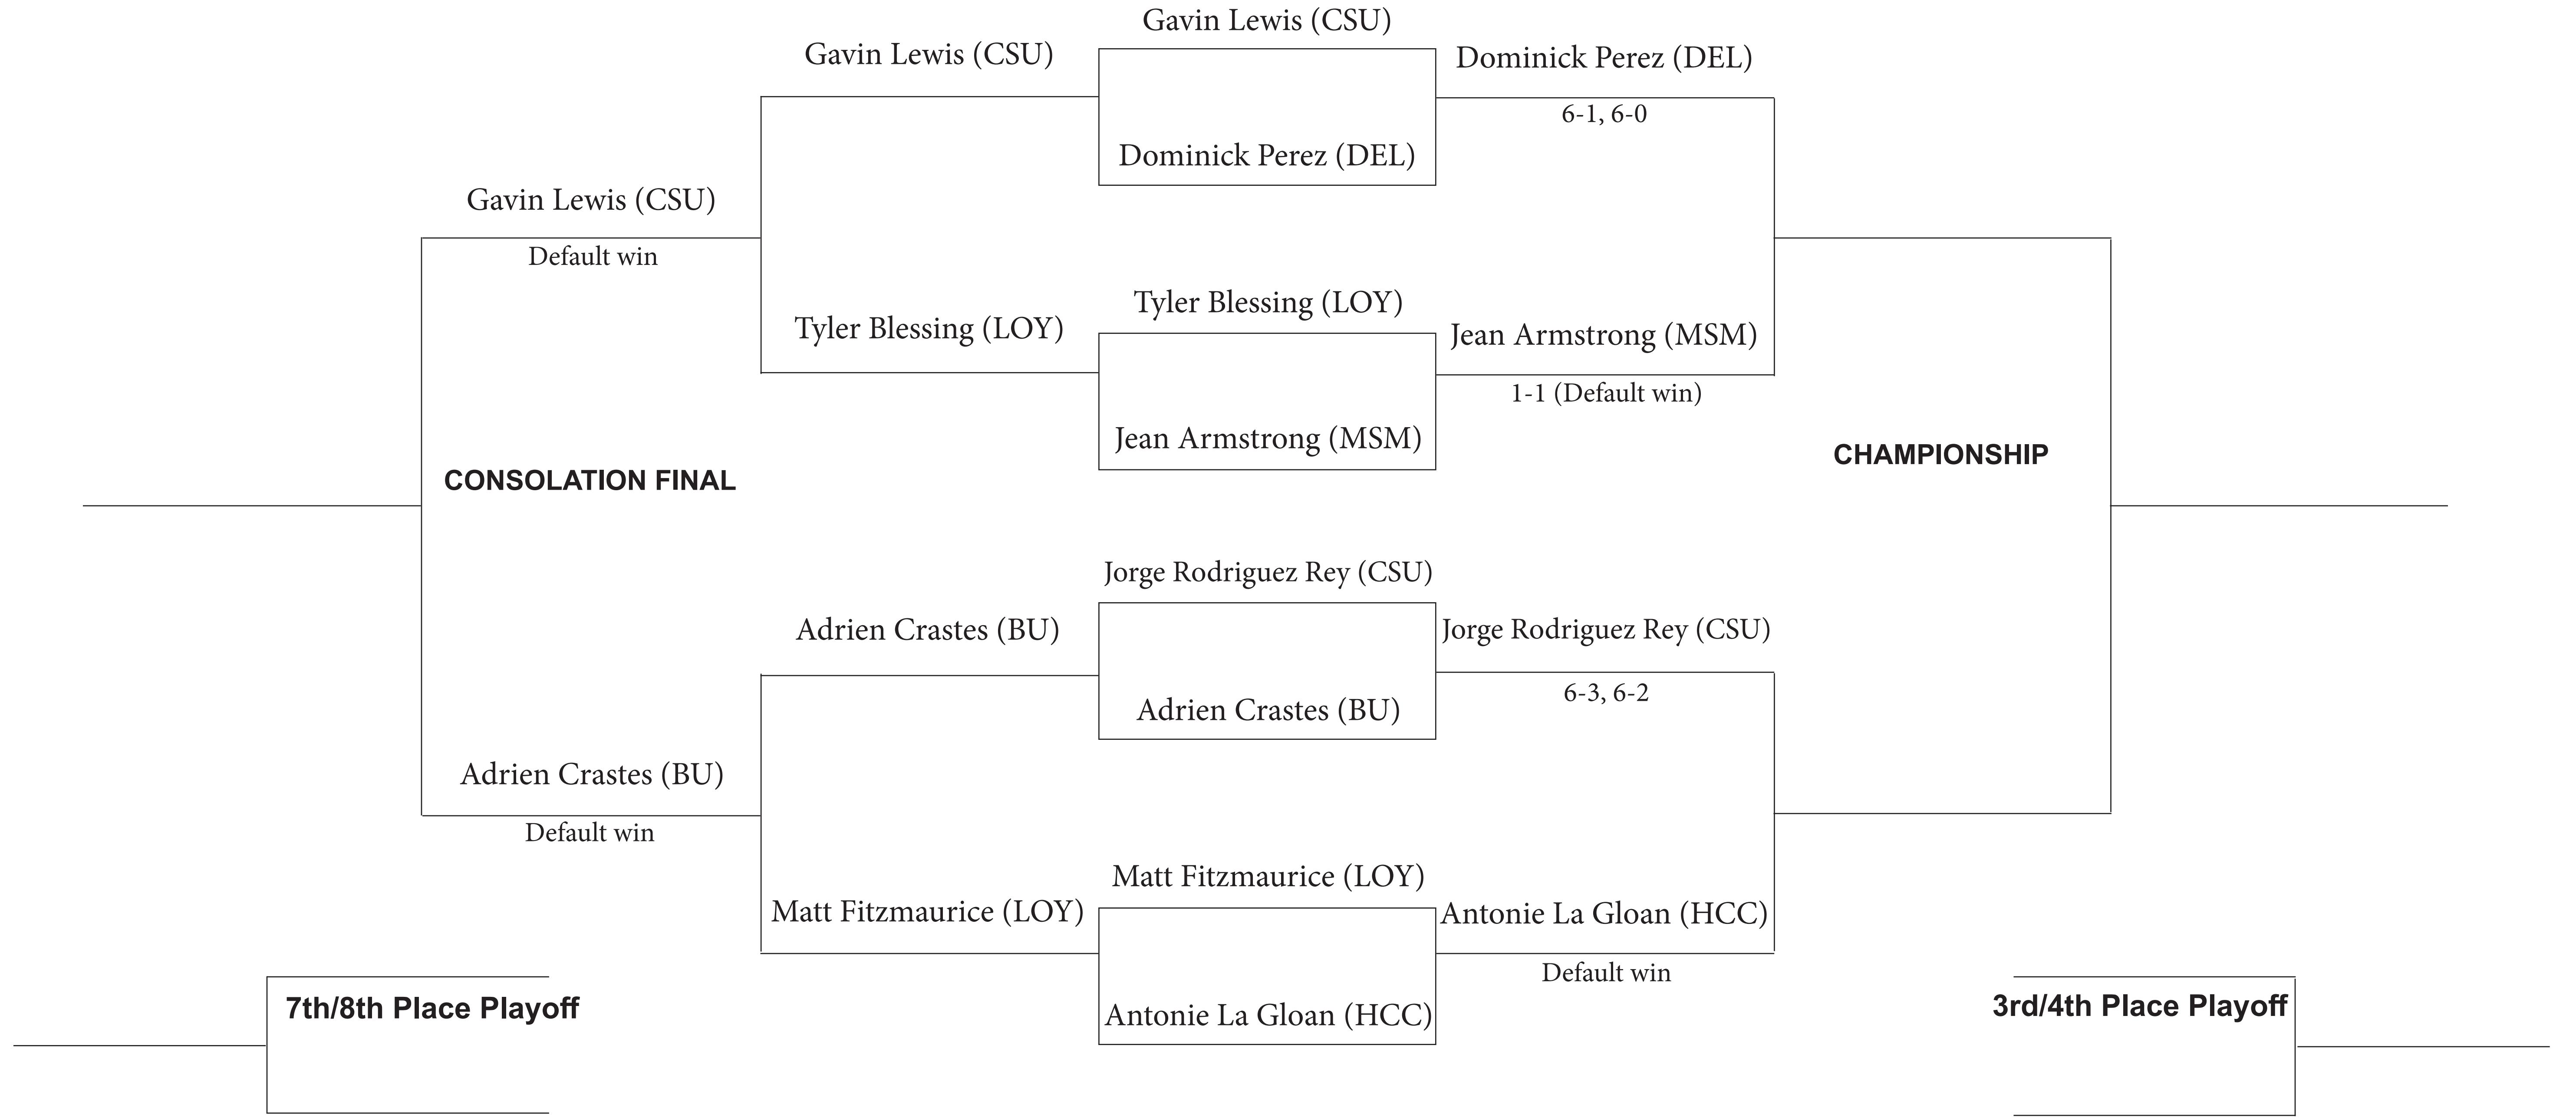

MOUNT ST. MARY'S INVITATIONAL
EMMITSBURG, MD. | OCTOBER 6-8

FLIGHT B MEN'S SINGLES

MOUNT ST. MARY'S INVITATIONAL
EMMITSBURG, MD. | OCTOBER 6-8

FLIGHT C MEN'S SINGLES

**MOUNT ST. MARY'S INVITATIONAL
EMMITSBURG, MD. | OCTOBER 6-8**