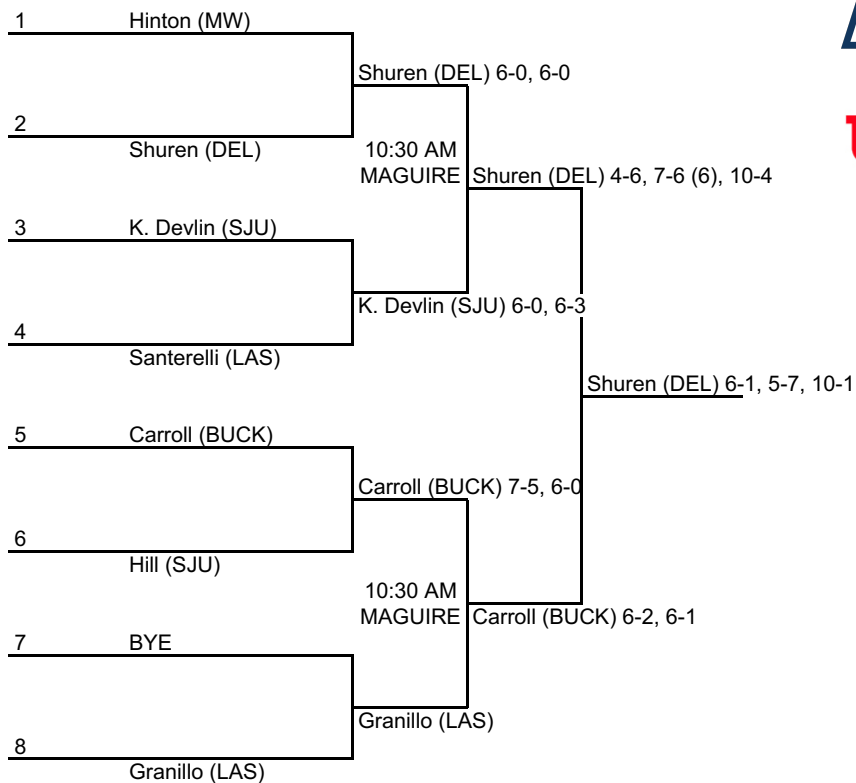

2017 SAINT JOSEPH'S INVITATIONAL - Singles Flight 3 Con.

CONSOLATION DRAW

Hosted by Saint Joseph's (9/29 - 10/1)

2017 SAINT JOSEPH'S INVITATIONAL - Singles Flight 4

An Intercollegiate Tennis Association Sanctioned Event
Hosted by Saint Joseph's (9/29 - 10/1)

	Saturday	Saturday	Sunday	Sunday
1	Jaskulski (DEL)			
2	8:30 AM FINNESEY Fioretti (MW)	Jaskulski (DEL) 6-2, 6-0 11:30 AM FINNESEY	Jaskulski (DEL) 6-1, 6-1	
3	Chontos (SJU)			
4	8:30 AM FINNESEY White (DREX)	Chontos (SJU) 7-5, 6-2	9:00 AM FINNESEY	Jaskulski (DEL) 6-1, 7-5
5	Bajet (VU)			
6	8:30 AM FINNESEY Dixon (MW)	Bajet (VU) 6-2, 6-2 11:30 AM FINNESEY	Bajet (VU) 6-4, 6-0	
7	Bush (BUCK)			
8	BYE	Bush (BUCK)		
9	Hall (DEL)			
10	8:30 AM FINNESEY Malhotra (LAS)	Hall (DEL) 6-0, 6-0 11:30 AM FINNESEY	Hall (DEL) 6-7 (5), 7-6 (5), 10-8	Jaskulski (DEL) 6-1, 7-5
11	Martinez (DREX)			
12	10:00 AM FINNESEY Vel (SJU)	Martinez (DREX) 6-0, 6-0	9:00 AM FINNESEY	Hall (DEL) 6-4, 2-6, 10-7
13	Gannon (BUCK)			
14	BYE	Gannon (BUCK)		
15	Munari (VU)			
16	BYE	11:30 AM FINNESEY Munari (VU)	Munari (VU) 6-4, 6-1