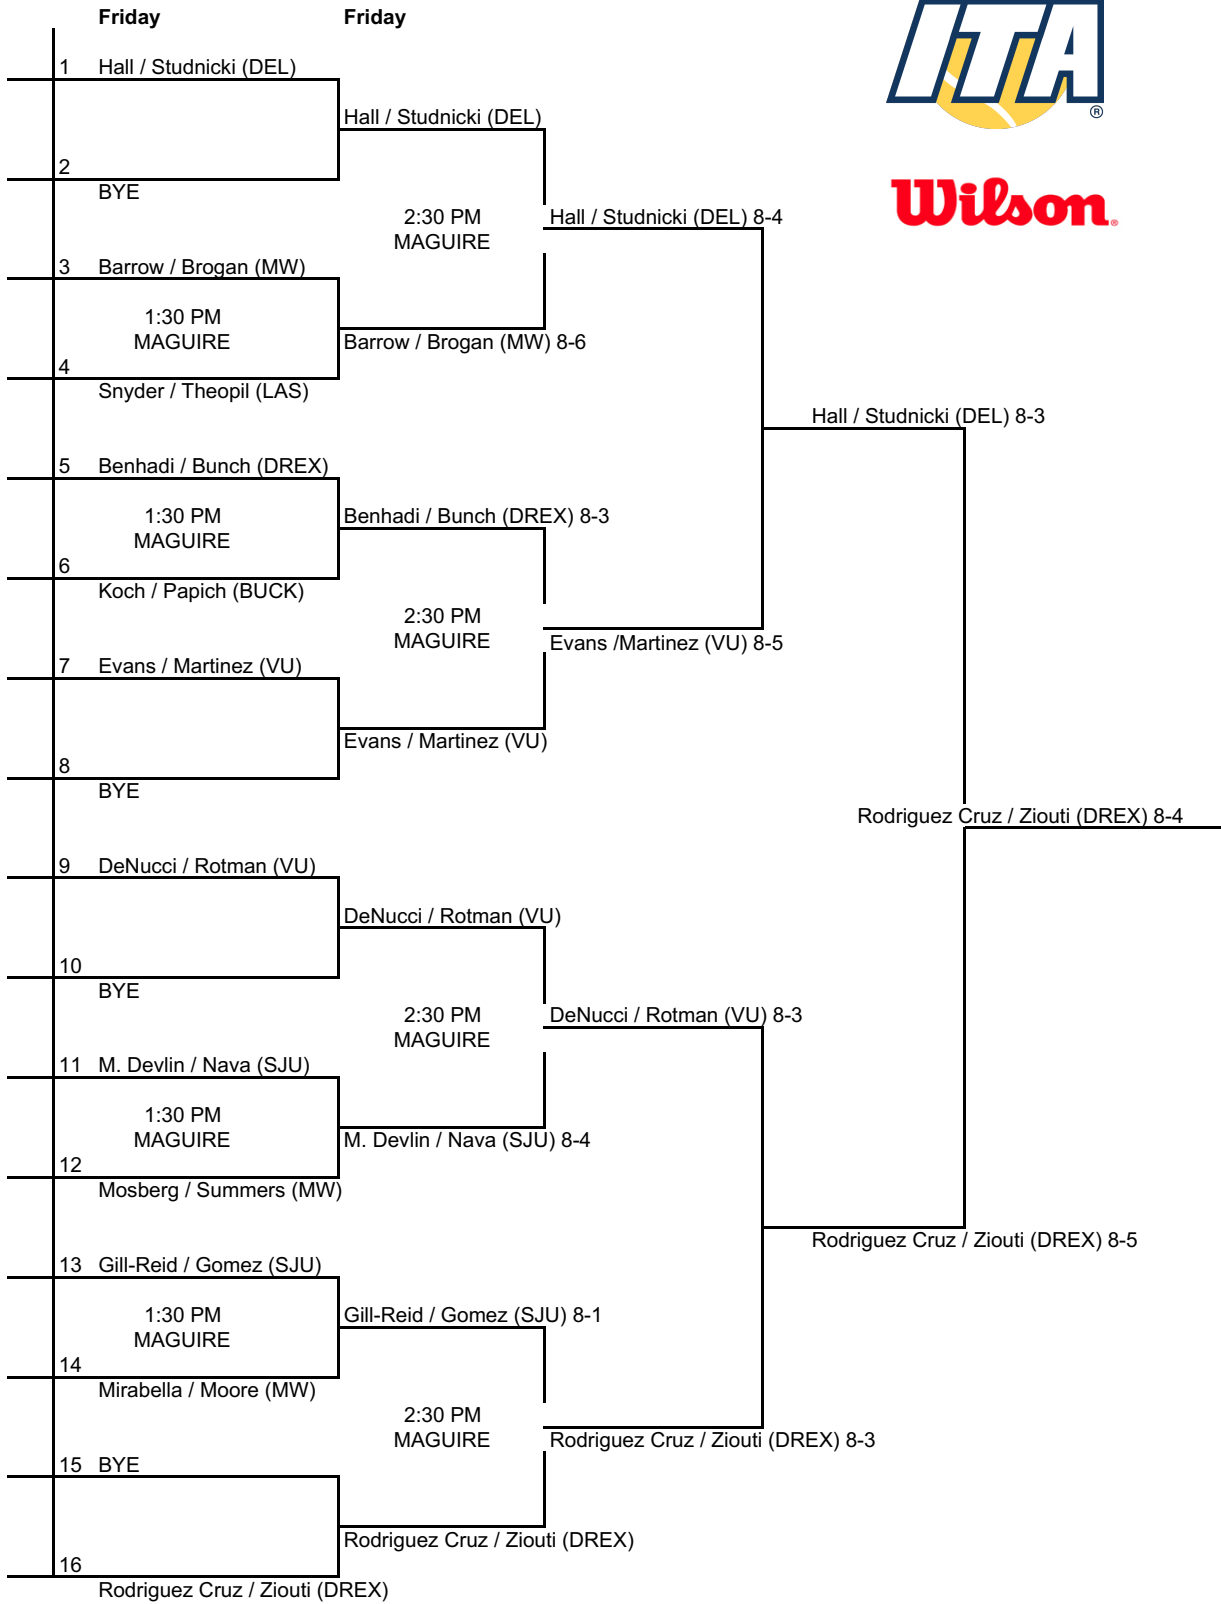

2017 SAINT JOSEPH'S INVITATIONAL - Doubles Flight 1

An Intercollegiate Tennis Association Sanctioned Event
Hosted by Saint Joseph's (9/29 - 10/1)

2017 SAINT JOSEPH'S INVITATIONAL - Doubles Flight 1 Con.

CONSOLATION DRAW

Hosted by Saint Joseph's (9/29 - 10/1)

Friday

2017 SAINT JOSEPH'S INVITATIONAL - Doubles Flight 2

An Intercollegiate Tennis Association Sanctioned Event

Hosted by Saint Joseph's (9/29 - 10/1)

	Friday	Friday	
1	Jaskulski / Whited (DEL)		
	1:30 PM FINNESEY	Jaskulski / Whited (DEL) 8-3	
2	Cooper / Fioretti (MW)		
		2:30 PM MAGUIRE	Jaskulski / Whited (DEL) 8-2
3	K. Devlin / Hill (SJU)		
	1:30 PM MAGUIRE	Poje / Jade Smith (LAS) 8-4	
4	Poje / Jade Smith (LAS)		
			Burdick / Krogius (VU) 8-4
5	Burdick / Krogius (VU)		
	1:30 PM FINNESEY	Burdick / Krogius (VU) 8-6	
6	Dixon / Hinton (MW)		
		2:30 PM MAGUIRE	Burdick / Krogius (VU) 8-6
7	Bush / La Barge (BUCK)		
	1:30 PM FINNESEY	Bush / La Barge (BUCK) 8-4	
8	White / Martinez (DREX)		
			Burdick / Krogius (VU) 8-6
9	Providence / Simpson (DREX)		
	1:30 PM FINNESEY	Providence / Simpson (DREX) 8-0	
10	Carroll / Gannon (BUCK)		
		3:30 PM MAGUIRE	Althans / Bajet (VU) 8-3
11	Granillo / Santerelli (LAS)		
	2:30 PM FINNESEY	Althans / Bajet (VU) 8-4	
12	Althans / Bajet (VU)		
			Althans / Bajet (VU) 8-3
13	Chontos / Vel (SJU)		
	1:30 PM MAGUIRE	Jabusch / McBride (MW) 8-2	
14	Jabusch / McBride (MW)		
		3:30 PM MAGUIRE	Sabotic / Shuren (DEL) 8-2
15	Sabotic / Shuren (DEL)		
	2:30 PM FINNESEY	Sabotic / Shuren (DEL) 8-1	
16	Munari (VU) / Malhotra (LAS)		