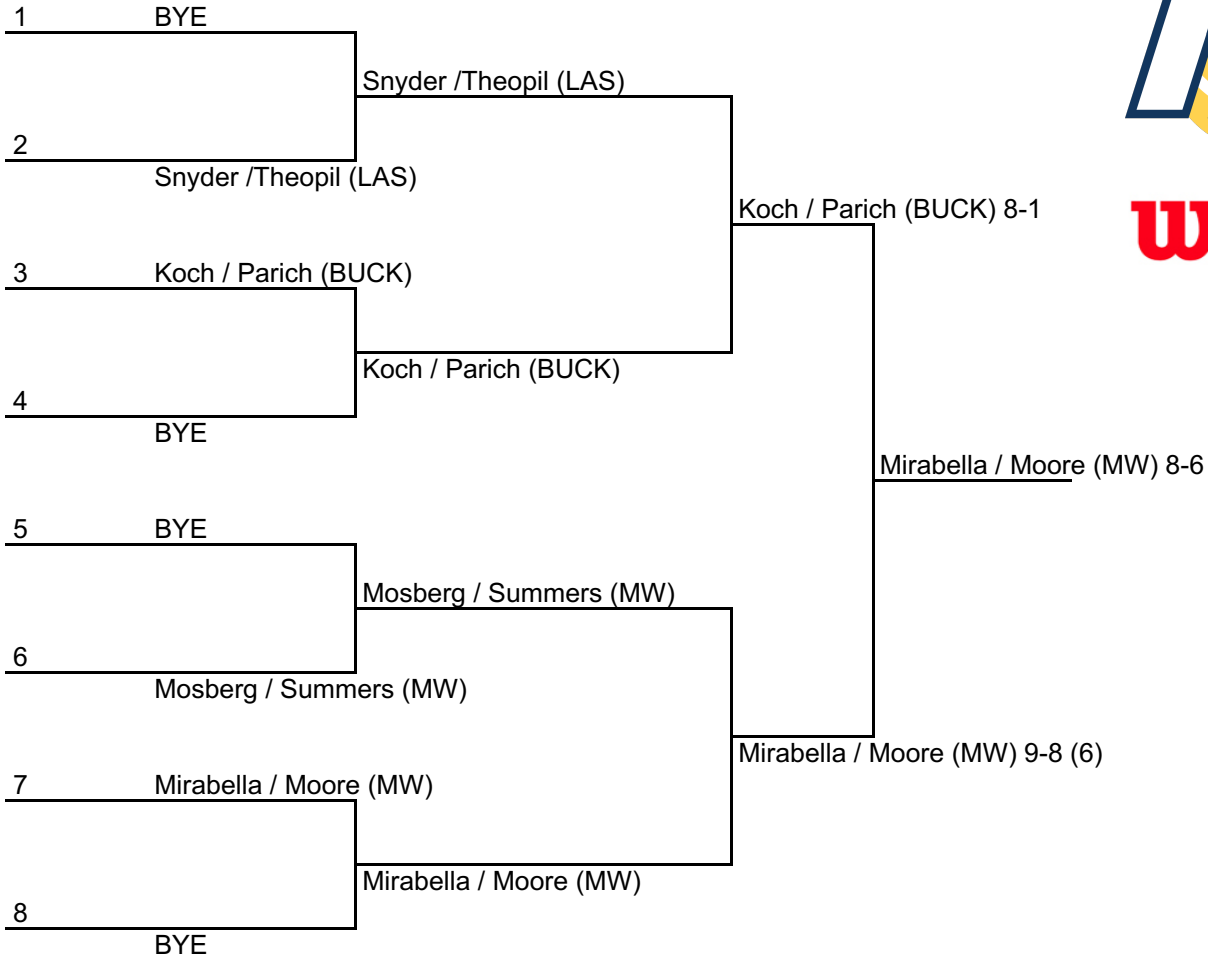

2017 SAINT JOSEPH'S INVITATIONAL - Doubles Flight 1

An Intercollegiate Tennis Association Sanctioned Event
Hosted by Saint Joseph's (9/29 - 10/1)

2017 SAINT JOSEPH'S INVITATIONAL - Doubles Flight 1 Con.

CONSOLATION DRAW

Hosted by Saint Joseph's (9/29 - 10/1)

Friday

2017 SAINT JOSEPH'S INVITATIONAL - Doubles Flight 2

An Intercollegiate Tennis Association Sanctioned Event

Hosted by Saint Joseph's (9/29 - 10/1)

	Friday	Friday	
1	Jaskulski / Whited (DEL)		
	1:30 PM FINNESEY	Jaskulski / Whited (DEL) 8-3	
2	Cooper / Fioretti (MW)		
		2:30 PM MAGUIRE	Jaskulski / Whited (DEL) 8-2
3	K. Devlin / Hill (SJU)		
	1:30 PM MAGUIRE	Poje / Jade Smith (LAS) 8-4	
4	Poje / Jade Smith (LAS)		
			Burdick / Krogius (VU) 8-4
5	Burdick / Krogius (VU)		
	1:30 PM FINNESEY	Burdick / Krogius (VU) 8-6	
6	Dixon / Hinton (MW)		
		2:30 PM MAGUIRE	Burdick / Krogius (VU) 8-6
7	Bush / La Barge (BUCK)		
	1:30 PM FINNESEY	Bush / La Barge (BUCK) 8-4	
8	White / Martinez (DREX)		
			Burdick / Krogius (VU) 8-6
9	Providence / Simpson (DREX)		
	1:30 PM FINNESEY	Providence / Simpson (DREX) 8-0	
10	Carroll / Gannon (BUCK)		
		3:30 PM MAGUIRE	Althans / Bajet (VU) 8-3
11	Granillo / Santerelli (LAS)		
	2:30 PM FINNESEY	Althans / Bajet (VU) 8-4	
12	Althans / Bajet (VU)		
			Althans / Bajet (VU) 8-3
13	Chontos / Vel (SJU)		
	1:30 PM MAGUIRE	Jabusch / McBride (MW) 8-2	
14	Jabusch / McBride (MW)		
		3:30 PM MAGUIRE	Sabotic / Shuren (DEL) 8-2
15	Sabotic / Shuren (DEL)		
	2:30 PM FINNESEY	Sabotic / Shuren (DEL) 8-1	
16	Munari (VU) / Malhotra (LAS)		