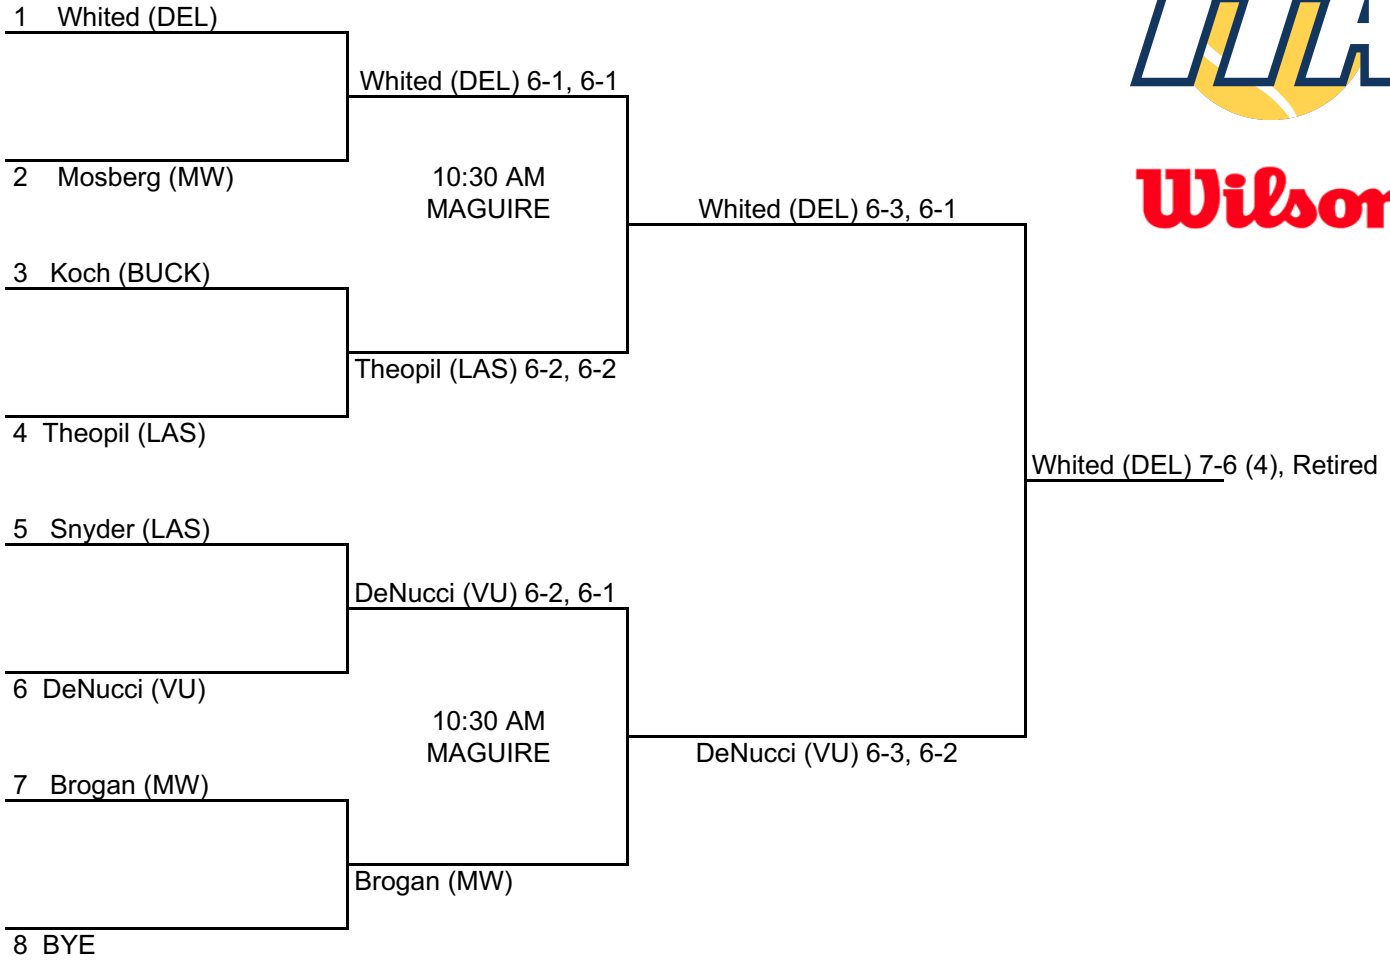

2017 SAINT JOSEPH'S INVITATIONAL - Singles Flight 1 Con.

CONSOLATION DRAW

Hosted by Saint Joseph's (9/29 - 10/1)

2017 SAINT JOSEPH'S INVITATIONAL - Singles Flight 2

An Intercollegiate Tennis Association Sanctioned Event
Hosted by Saint Joseph's (9/29 - 10/1)

	Saturday	Saturday	Sunday	Sunday
1	Ziouti (DREX)			
2	BYE	Ziouti (DREX)		
3	Mirabella (MW)			
4	8:30 AM MAGUIRE	Mirabella (MW) 6-4, 6-7 (2), 10-3	Ziouti (DREX) 6-1, 6-2	
5	Krogius (VU)			
6	10:00 AM MAGUIRE	Krogius (VU) 6-1, 6-0		
7	Papich (BUCK)			
8	10:00 AM MAGUIRE	Papich (BUCK) 1-6, 7-5, 10-8		
9	Jabusch (MW)			
10	10:00 AM MAGUIRE	Burdick (VU) 6-2, 6-1		
11	Sabotic (DEL)			
12	10:00 AM MAGUIRE	Sabotic (DEL) 6-3, 6-0		
13	Rodriguez (DREX)			
14	10:00 AM MAGUIRE	Rodriguez (DREX) 6-3, 6-0		
15	Gomez (SJU)			
16	10:00 AM MAGUIRE	LaBarge (BUCK) 7-5, 4-6, 10-8		
				Ziouti (DREX) 2-6, 6-4, 10-7
				Ziouti (DREX) 6-2
				Burdick (VU) 7-5, 6-4
				Burdick (VU) 6-3, 6-2
				Rodriguez (DREX) 6-2, 6-4