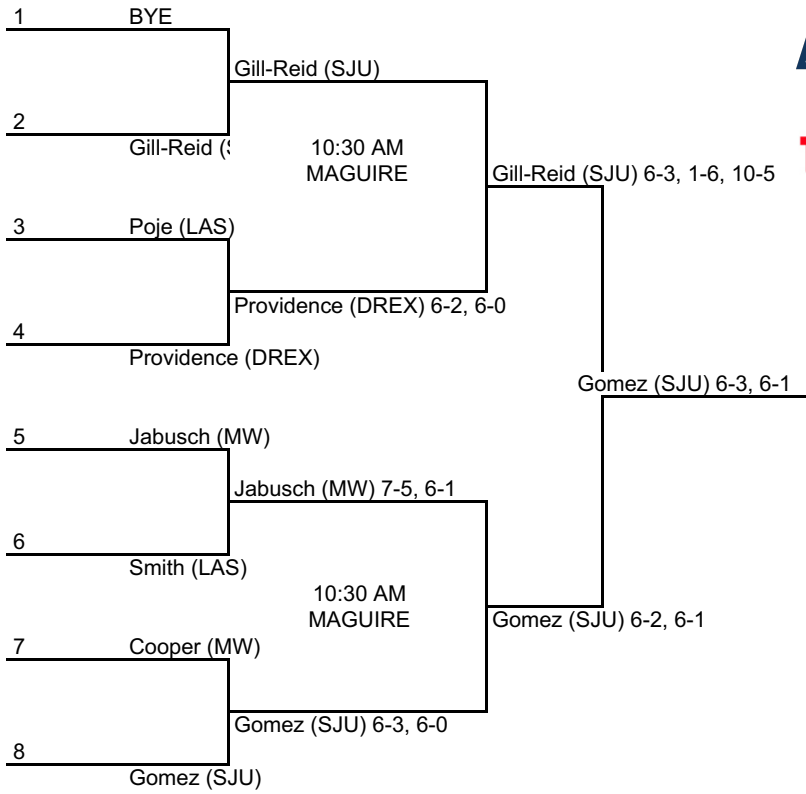

2017 SAINT JOSEPH'S INVITATIONAL - Singles Flight 2 Con.

CONSOLATION DRAW

Hosted by Saint Joseph's (9/29 - 10/1)

2017 SAINT JOSEPH'S INVITATIONAL - Singles Flight 3

An Intercollegiate Tennis Association Sanctioned Event
Hosted by Saint Joseph's (9/29 - 10/1)

	Saturday	Saturday	Sunday	Sunday
1	Hinton (MW)			
2	10:00 AM FINNESEY	Simpson (DREX) 6-0, 6-2		
3	Martinez (VU)	2:30 PM MAGUIRE	Simpson (DREX) 6-1, 7-5	
4	10:00 AM FINNESEY	Martinez (VU) 6-2, 6-1		
5	Shuren (DEL)		9:00 AM MAGUIRE	Rotman (VU) 6-2, 6-3
6	BYE	K. Devlin (SJU)		
7	K. Devlin (SJU)	2:30 PM MAGUIRE	Rotman (VU) 6-0, 6-4	
8	Rotman (VU)	Rotman (VU) 6-3, 6-1		
9	11:30 AM MAGUIRE			Rotman (VU) 6-4, 7-5
10	Santerelli (LAS)	Studnicki (DEL) 6-1, 6-4		
11	Studnicki (DEL)	2:30 PM MAGUIRE	Studnicki (DEL) 6-1, 6-2	
12	11:30 AM MAGUIRE	Carroll (BUCK)		
13	Hill (SJU)	McBride (MW) 6-1, 2-6, 10-5	9:00 AM MAGUIRE	Studnicki (DEL) 7-5, 4-6, 10-8
14	11:30 AM MAGUIRE	Granillo (LAS)		
15	Granillo (LAS)	2:30 PM MAGUIRE	Evans (VU) 6-4, 6-2	
16	BYE	Evans (VU)		
17	11:30 AM MAGUIRE			
18	Evans (VU)