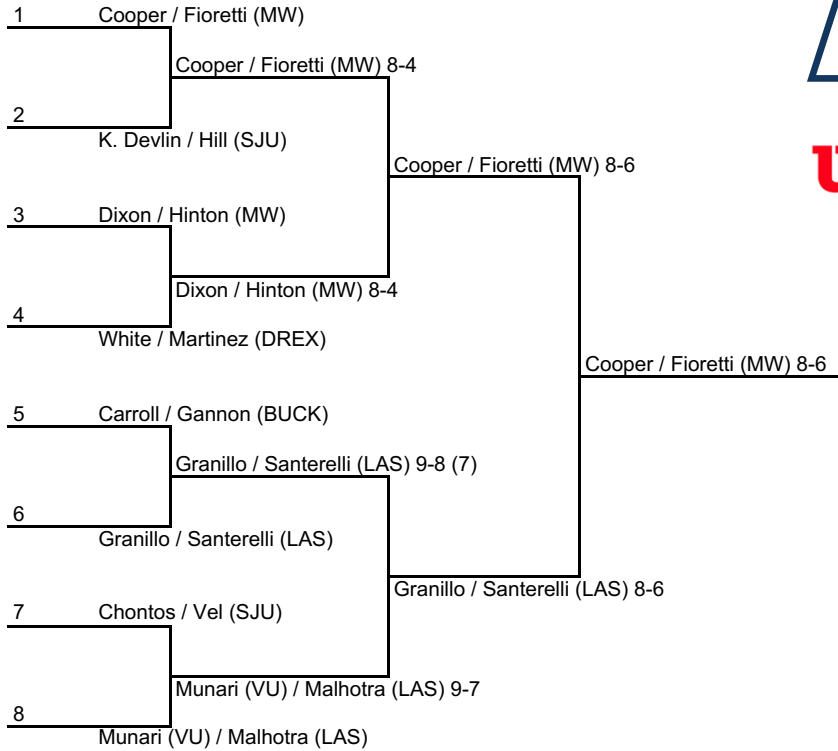

2017 SAINT JOSEPH'S INVITATIONAL - Doubles Flight 2 Con.

CONSOLATION DRAW

Hosted by Saint Joseph's (9/29 - 10/1)

Friday

2017 SAINT JOSEPH'S INVITATIONAL - Singles Flight 1

An Intercollegiate Tennis Association Sanctioned Event
Hosted by Saint Joseph's (9/29 - 10/1)

	Saturday	Saturday	Sunday	Sunday
1	Whited (DEL)			
2	BYE	Whited (DEL)		
3	Mosberg (MW)	1:00 PM MAGUIRE	Althans (VU) 6-2, 6-2	
4	8:30 AM MAGUIRE	Althans (VU) 6-2, 6-2	9:00 AM MAGUIRE	
5	M. Devlin (SJU)			Althans (VU) 6-3, 6-2
6	8:30 AM MAGUIRE	M. Devlin (SJU) 6-3, 6-3		
7	Koch (BUCK)	1:00 PM MAGUIRE	Benhadi (DREX) 3-6, 6-2, 10-6	
8	8:30 AM MAGUIRE	Benhadi (DREX) 6-4, 6-2		
9	Benhadi (DREX)			Nava (SJU) 6-3, 6-1
10	Nava (SJU)	Nava (SJU) 6-2, 6-0		
11	8:30 AM MAGUIRE	1:00 PM MAGUIRE	Nava (SJU) 7-5, 6-4	
12	Snyder (LAS)	DeNucci (VU) WO		
13	Summers (MW)		9:00 AM MAGUIRE	Nava (SJU) 6-2, 6-2
14	8:30 AM MAGUIRE	Brogan (MW)		
15	DeNucci (VU)	11:30 AM MAGUIRE	Bunch (DREX) 6-3, 6-2	
16	BYE	Bunch (DREX)		
	Brogan (MW)			
	BYE			
	Bunch (DREX)