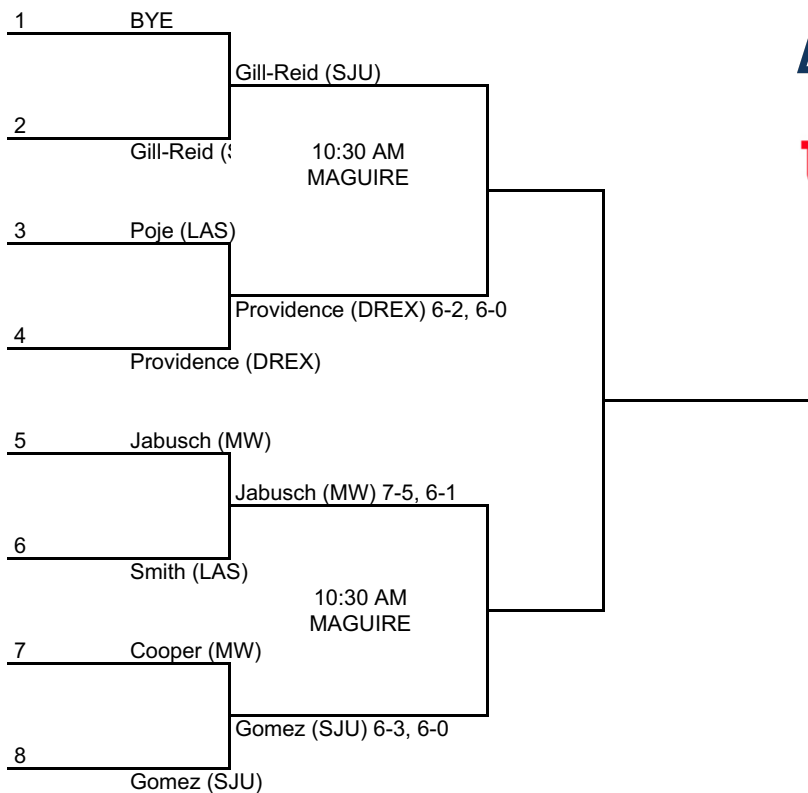

2017 SAINT JOSEPH'S INVITATIONAL - Singles Flight 2 Con.

CONSOLATION DRAW

Hosted by Saint Joseph's (9/29 - 10/1)

2017 SAINT JOSEPH'S INVITATIONAL - Singles Flight 3

An Intercollegiate Tennis Association Sanctioned Event

Hosted by Saint Joseph's (9/29 - 10/1)

	Saturday	Saturday	Sunday	Sunday
1	Hinton (MW)			
2	10:00 AM FINNESEY	Simpson (DREX) 6-0, 6-2		
3	Martinez (VU)	2:30 PM MAGUIRE	Simpson (DREX) 6-1, 6-5	
4	10:00 AM FINNESEY	Martinez (VU) 6-2, 6-1		
5	Shuren (DEL)		9:00 AM MAGUIRE	
6	BYE	K. Devlin (SJU)		
7	K. Devlin (SJU)	2:30 PM MAGUIRE	Rotman (VU) 6-0, 6-4	
8	Rotman (VU)	11:30 AM MAGUIRE	Rotman (VU) 6-3, 6-3	
9	Santerelli (LAS)			
10	Studnicki (DEL)	11:30 AM MAGUIRE	Studnicki (DEL) 6-1, 6-4	
11	Carroll (BUCK)	2:30 PM MAGUIRE	Studnicki (DEL) 6-1, 6-2	
12	Hill (SJU)	11:30 AM MAGUIRE		
13	McBride (MW)		9:00 AM MAGUIRE	
14	BYE	11:30 AM MAGUIRE	Granillo (LAS)	
15	Granillo (LAS)	2:30 PM MAGUIRE	Evans (VU) 6-4, 6-2	
16	BYE	11:30 AM MAGUIRE	Evans (VU)	
	Evans (VU)