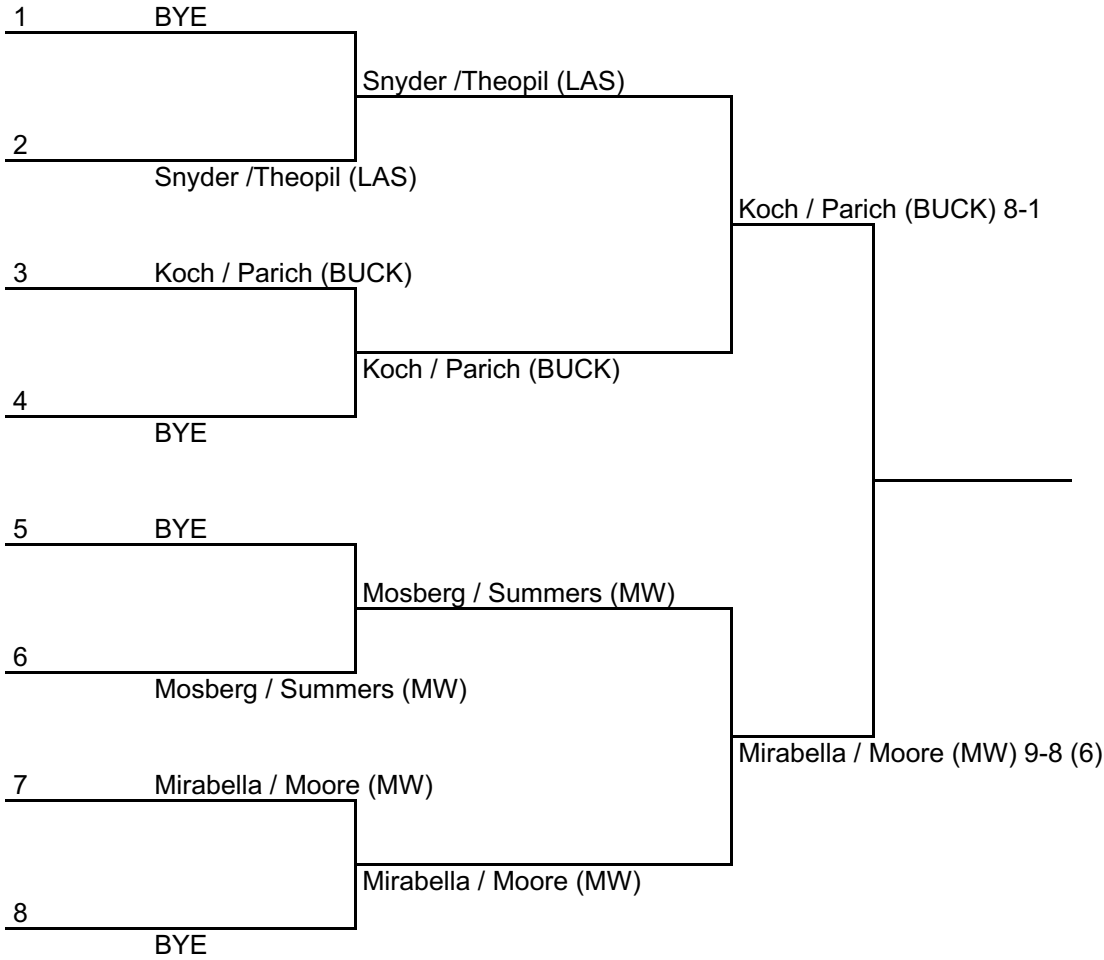

# 2017 SAINT JOSEPH'S INVITATIONAL - Doubles Flight 1

An Intercollegiate Tennis Association Sanctioned Event  
 Hosted by Saint Joseph's (9/29 - 10/1)

# 2017 SAINT JOSEPH'S INVITATIONAL - Doubles Flight 1 Con.

CONSOLATION DRAW

Hosted by Saint Joseph's (9/29 - 10/1)

Friday

# 2017 SAINT JOSEPH'S INVITATIONAL - Doubles Flight 2

An Intercollegiate Tennis Association Sanctioned Event

Hosted by Saint Joseph's (9/29 - 10/1)

	Friday	Friday	
1	Jaskulski / Whited (DEL)		
	1:30 PM FINNESEY	Jaskulski / Whited (DEL) 8-3	
2	Cooper / Fioretti (MW)		
		2:30 PM MAGUIRE	Jaskulski / Whited (DEL) 8-2
3	K. Devlin / Hill (SJU)		
	1:30 PM MAGUIRE	Poje / Jade Smith (LAS) 8-4	
4	Poje / Jade Smith (LAS)		
			Burdick / Krogius (VU) 8-4
5	Burdick / Krogius (VU)		
	1:30 PM FINNESEY	Burdick / Krogius (VU) 8-6	
6	Dixon / Hinton (MW)		
		2:30 PM MAGUIRE	Burdick / Krogius (VU) 8-6
7	Bush / La Barge (BUCK)		
	1:30 PM FINNESEY	Bush / La Barge (BUCK) 8-4	
8	White / Martinez (DREX)		
9	Providence / Simpson (DREX)		
	1:30 PM FINNESEY	Providence / Simpson (DREX) 8-0	
10	Carroll / Gannon (BUCK)		
		3:30 PM MAGUIRE	Althans / Bajet (VU) 8-3
11	Granillo / Santerelli (LAS)		
	2:30 PM FINNESEY	Althans / Bajet (VU) 8-4	
12	Althans / Bajet (VU)		
			Althans / Bajet (VU) 8-3
13	Chontos / Vel (SJU)		
	1:30 PM MAGUIRE	Jabusch / McBride (MW) 8-2	
14	Jabusch / McBride (MW)		
		3:30 PM MAGUIRE	Sabotic / Shuren (DEL) 8-2
15	Sabotic / Shuren (DEL)		
	2:30 PM FINNESEY	Sabotic / Shuren (DEL) 8-1	
16	Munari (VU) / Malhotra (LAS)		