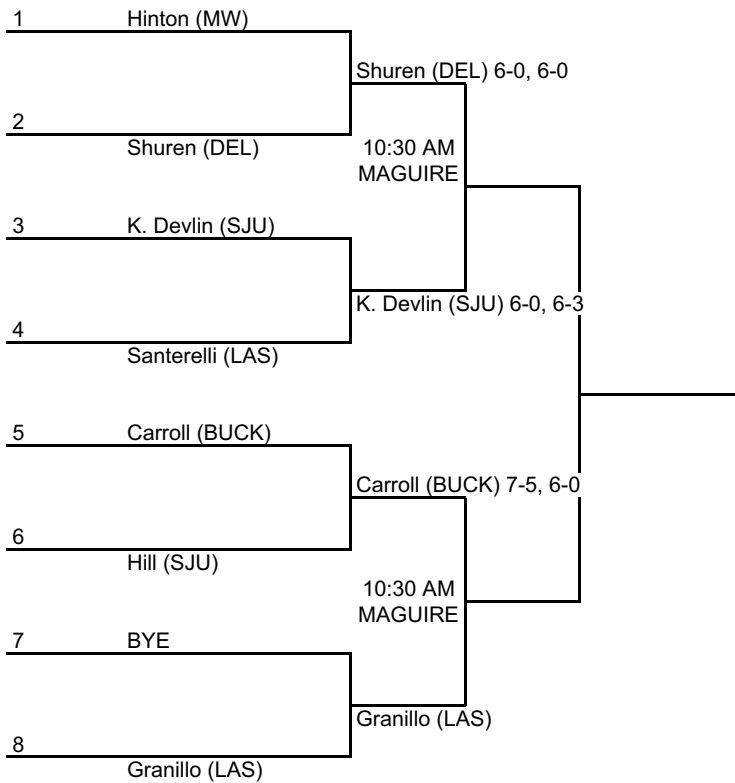

2017 SAINT JOSEPH'S INVITATIONAL - Singles Flight 3

An Intercollegiate Tennis Association Sanctioned Event

Hosted by Saint Joseph's (9/29 - 10/1)

	Saturday	Saturday	Sunday	Sunday
1	Hinton (MW)			
2	10:00 AM FINNESEY	Simpson (DREX) 6-0, 6-2		
3	Martinez (VU)	2:30 PM MAGUIRE	Simpson (DREX) 6-1, 6-5	
4	10:00 AM FINNESEY	Martinez (VU) 6-2, 6-1		
5	Shuren (DEL)		9:00 AM MAGUIRE	
6	BYE	K. Devlin (SJU)		
7	K. Devlin (SJU)	2:30 PM MAGUIRE	Rotman (VU) 6-0, 6-4	
8	Rotman (VU)	11:30 AM MAGUIRE	Rotman (VU) 6-3, 6-3	
9	Santerelli (LAS)			
10	Studnicki (DEL)	11:30 AM MAGUIRE	Studnicki (DEL) 6-1, 6-4	
11	Carroll (BUCK)	2:30 PM MAGUIRE	Studnicki (DEL) 6-1, 6-2	
12	Hill (SJU)	11:30 AM MAGUIRE		
13	McBride (MW)		9:00 AM MAGUIRE	
14	BYE	11:30 AM MAGUIRE	Granillo (LAS)	
15	Granillo (LAS)	2:30 PM MAGUIRE	Evans (VU) 6-4, 6-2	
16	BYE	11:30 AM MAGUIRE	Evans (VU)	
	Evans (VU)			

2017 SAINT JOSEPH'S INVITATIONAL - Singles Flight 3 Con.

CONSOLATION DRAW

Hosted by Saint Joseph's (9/29 - 10/1)