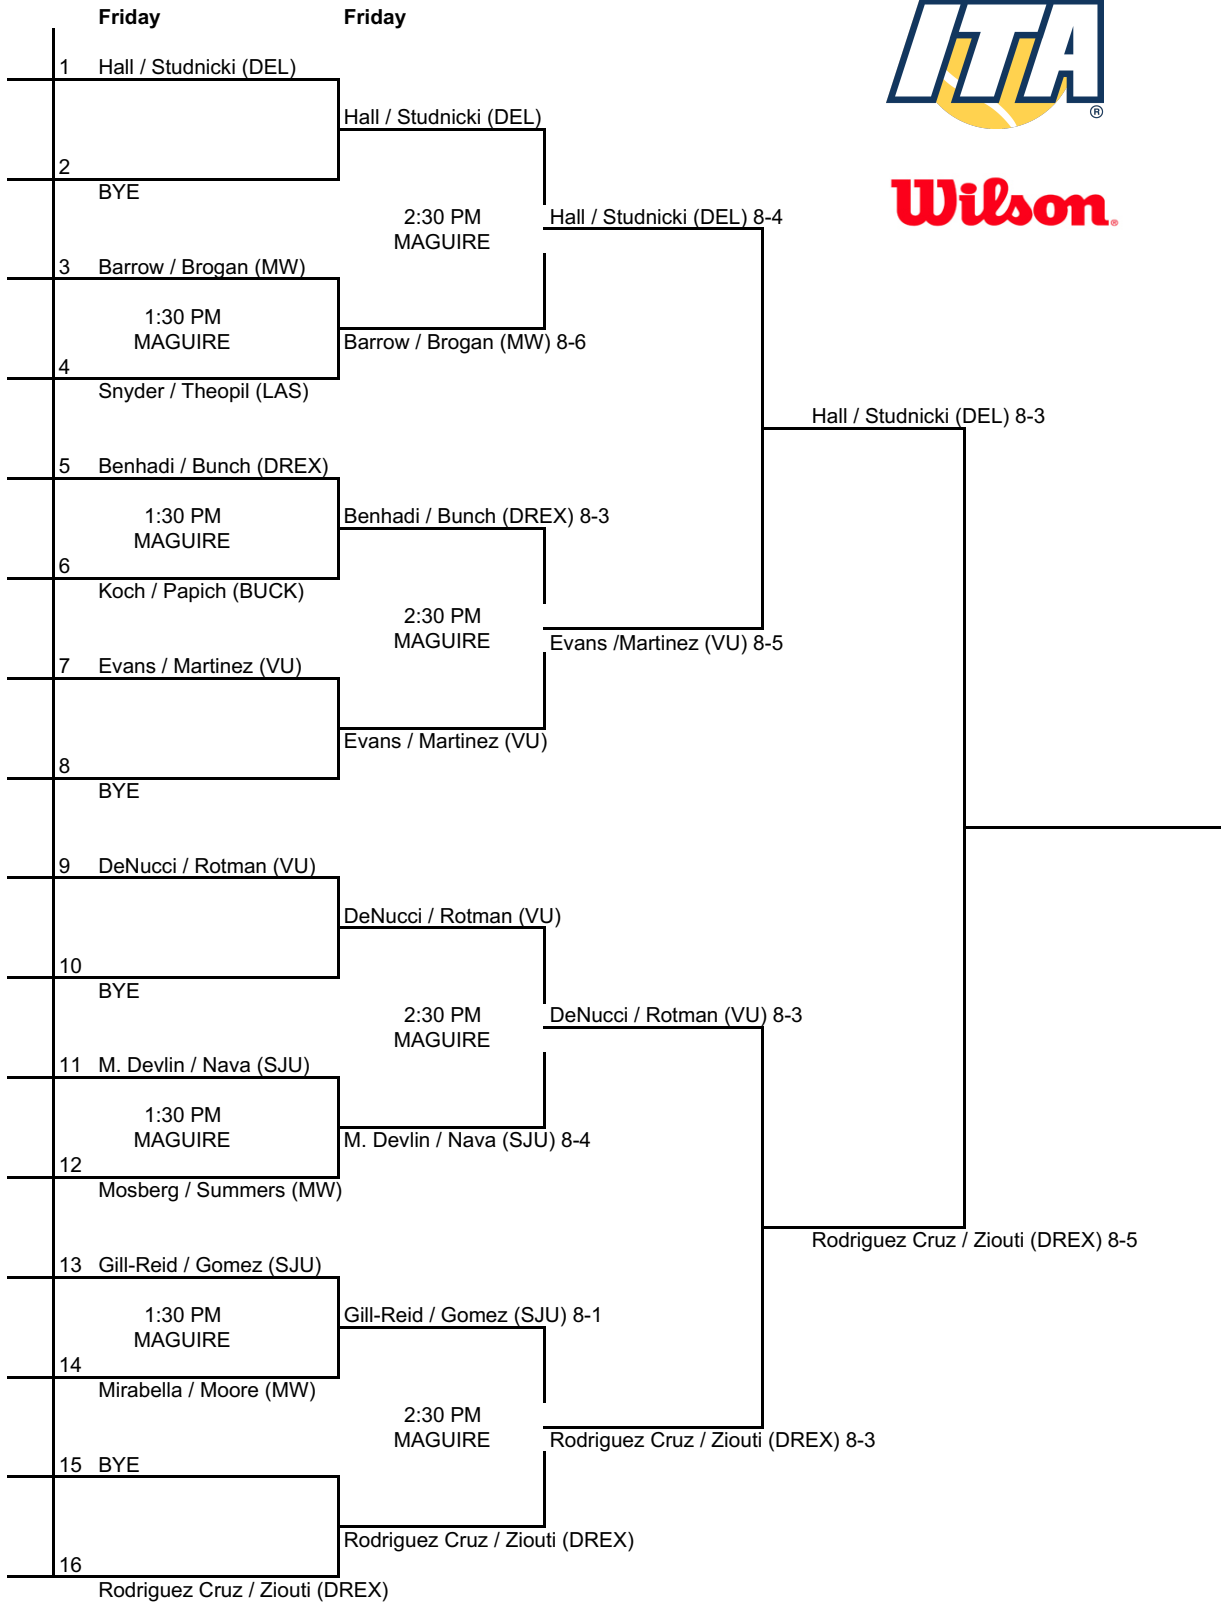

# 2017 SAINT JOSEPH'S INVITATIONAL - Doubles Flight 1

An Intercollegiate Tennis Association Sanctioned Event  
 Hosted by Saint Joseph's (9/29 - 10/1)

# 2017 SAINT JOSEPH'S INVITATIONAL - Doubles Flight 2

An Intercollegiate Tennis Association Sanctioned Event

Hosted by Saint Joseph's (9/29 - 10/1)

	Friday	Friday	
1	Jaskulski / Whited (DEL)		
	1:30 PM FINNESEY	Jaskulski / Whited (DEL) 8-3	
2	Cooper / Fioretti (MW)		
		2:30 PM MAGUIRE	Jaskulski / Whited (DEL) 8-2
3	K. Devlin / Hill (SJU)		
	1:30 PM MAGUIRE	Poje / Jade Smith (LAS) 8-4	
4	Poje / Jade Smith (LAS)		
			Burdick / Krogius (VU) 8-4
5	Burdick / Krogius (VU)		
	1:30 PM FINNESEY	Burdick / Krogius (VU) 8-6	
6	Dixon / Hinton (MW)		
		2:30 PM MAGUIRE	Burdick / Krogius (VU) 8-6
7	Bush / La Barge (BUCK)		
	1:30 PM FINNESEY	Bush / La Barge (BUCK) 8-4	
8	White / Martinez (DREX)		
9	Providence / Simpson (DREX)		
	1:30 PM FINNESEY	Providence / Simpson (DREX) 8-0	
10	Carroll / Gannon (BUCK)		
		3:30 PM MAGUIRE	Althans / Bajet (VU) 8-3
11	Granillo / Santerelli (LAS)		
	2:30 PM FINNESEY	Althans / Bajet (VU) 8-4	
12	Althans / Bajet (VU)		
			Althans / Bajet (VU) 8-3
13	Chontos / Vel (SJU)		
	1:30 PM MAGUIRE	Jabusch / McBride (MW) 8-2	
14	Jabusch / McBride (MW)		
		3:30 PM MAGUIRE	Sabotic / Shuren (DEL) 8-2
15	Sabotic / Shuren (DEL)		
	2:30 PM FINNESEY	Sabotic / Shuren (DEL) 8-1	
16	Munari (VU) / Malhotra (LAS)		