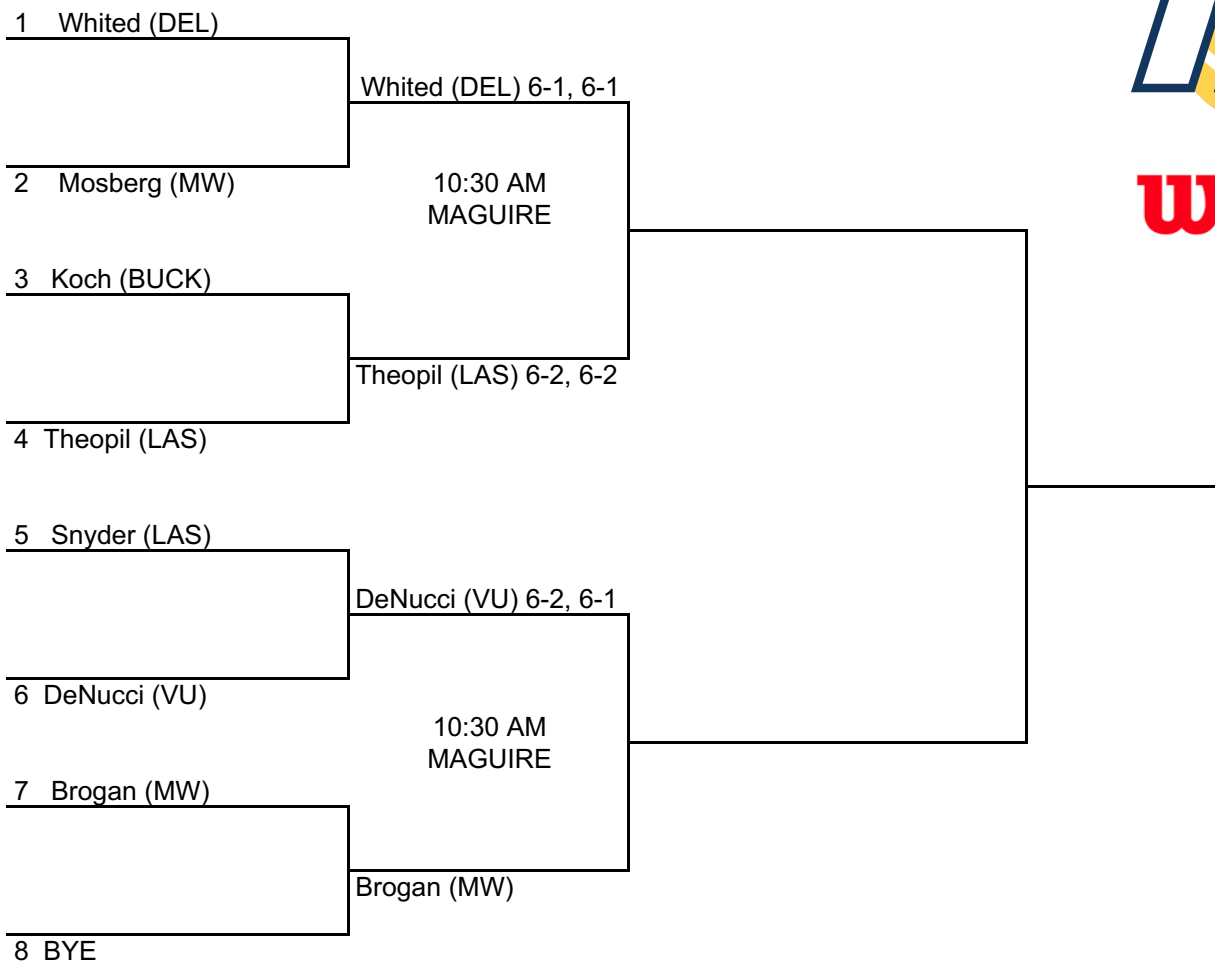

2017 SAINT JOSEPH'S INVITATIONAL - Singles Flight 1 Con.

CONSOLATION DRAW

Hosted by Saint Joseph's (9/29 - 10/1)

2017 SAINT JOSEPH'S INVITATIONAL - Singles Flight 2

An Intercollegiate Tennis Association Sanctioned Event
Hosted by Saint Joseph's (9/29 - 10/1)

	Saturday	Saturday	Sunday	Sunday
1	Ziouti (DREX)			
2	BYE	Ziouti (DREX)		
3	Mirabella (MW)			
4	8:30 AM MAGUIRE	Mirabella (MW) 6-4, 6-7 (2), 10-3		
5	Krogius (VU)			
6	10:00 AM MAGUIRE	Krogius (VU) 6-1, 6-0		
7	Papich (BUCK)			
8	10:00 AM MAGUIRE	Papich (BUCK) 1-6, 7-5, 10-8		
9	Jabusch (MW)			
10	10:00 AM MAGUIRE	Burdick (VU) 6-2, 6-1		
11	Sabotic (DEL)			
12	10:00 AM MAGUIRE	Sabotic (DEL) 6-3, 6-0		
13	Rodriguez (DREX)			
14	10:00 AM MAGUIRE	Rodriguez (DREX) 6-3, 6-0		
15	Gomez (SJU)			
16	10:00 AM MAGUIRE	LaBarge (BUCK) 7-5, 4-6, 10-8		
			Ziouti (DREX) 6-1, 6-2	
			9:00 AM MAGUIRE	
			Krogius (VU) 6-4, 6-1	
			Burdick (VU) 7-5, 6-4	
			9:00 AM MAGUIRE	
			Rodriguez (DREX) 6-2, 6-4