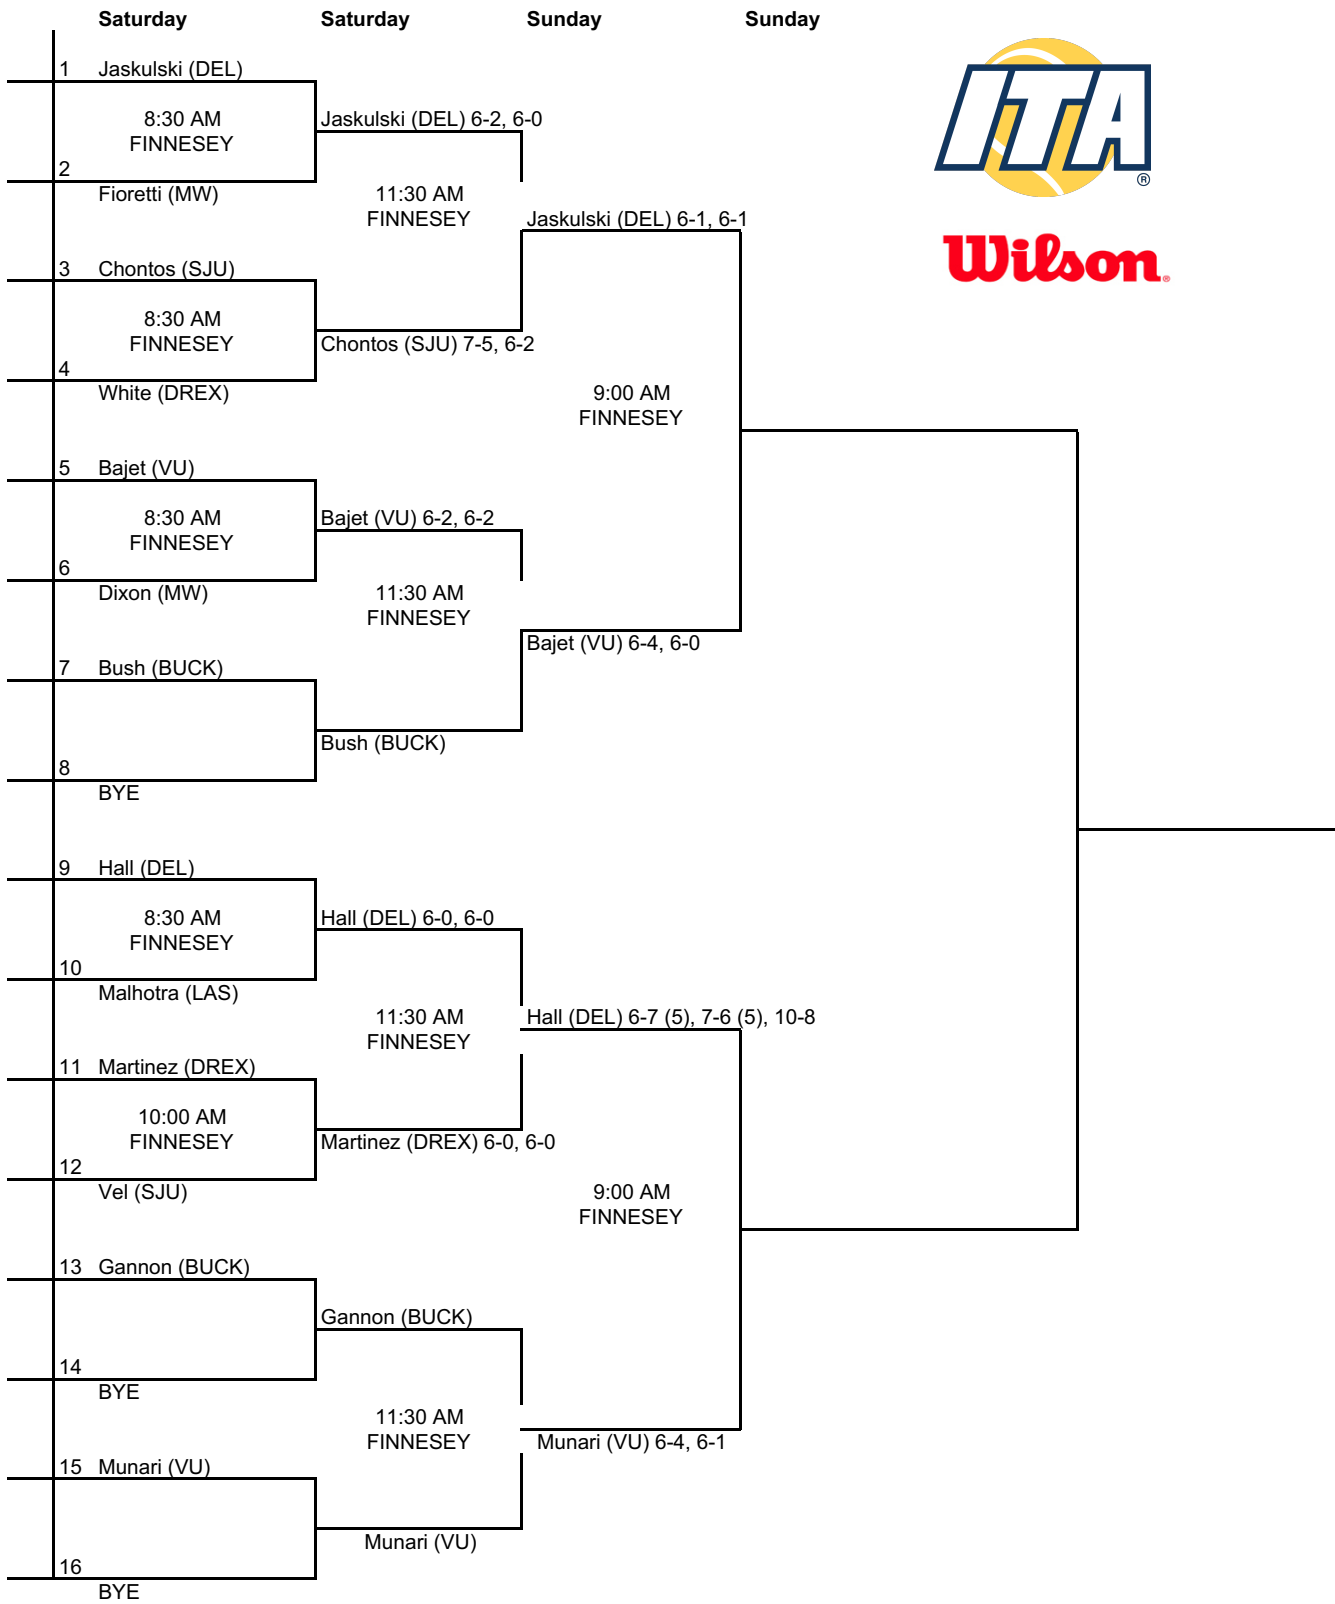

2017 SAINT JOSEPH'S INVITATIONAL - Singles Flight 4

An Intercollegiate Tennis Association Sanctioned Event
Hosted by Saint Joseph's (9/29 - 10/1)