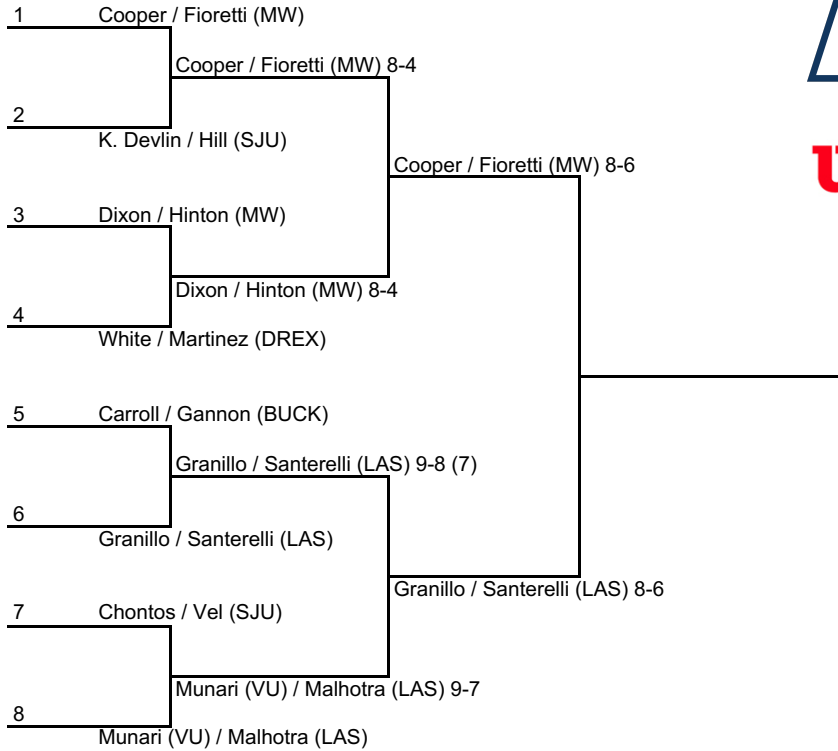

2017 SAINT JOSEPH'S INVITATIONAL - Doubles Flight 2 Con.

CONSOLATION DRAW

Hosted by Saint Joseph's (9/29 - 10/1)

Friday

2017 SAINT JOSEPH'S INVITATIONAL - Singles Flight 1

An Intercollegiate Tennis Association Sanctioned Event
Hosted by Saint Joseph's (9/29 - 10/1)

	Saturday	Saturday	Sunday	Sunday
1	Whited (DEL)			
2	BYE	Whited (DEL)		
3	Mosberg (MW)	1:00 PM MAGUIRE	Althans (VU) 6-2, 6-2	
4	8:30 AM MAGUIRE	Althans (VU) 6-2, 6-2	9:00 AM MAGUIRE	
5	M. Devlin (SJU)			
6	8:30 AM MAGUIRE	M. Devlin (SJU) 6-3, 6-3		
7	Koch (BUCK)	1:00 PM MAGUIRE	Benhadi (DREX) 3-6, 6-2, 10-8	
8	8:30 AM MAGUIRE	Benhadi (DREX) 6-4, 6-2		
9	Nava (SJU)			
10	8:30 AM MAGUIRE	Nava (SJU) 6-2, 6-0		
11	Snyder (LAS)	1:00 PM MAGUIRE	Nava (SJU) 7-5, 6-4	
12	Summers (MW)			
13	8:30 AM MAGUIRE	DeNucci (VU) WO	9:00 AM MAGUIRE	
14	DeNucci (VU)			
15	BYE	Brogan (MW)		
16	Brogan (MW)	11:30 AM MAGUIRE	Bunch (DREX) 6-3, 6-1	
17	BYE			
18	Bunch (DREX)	Bunch (DREX)