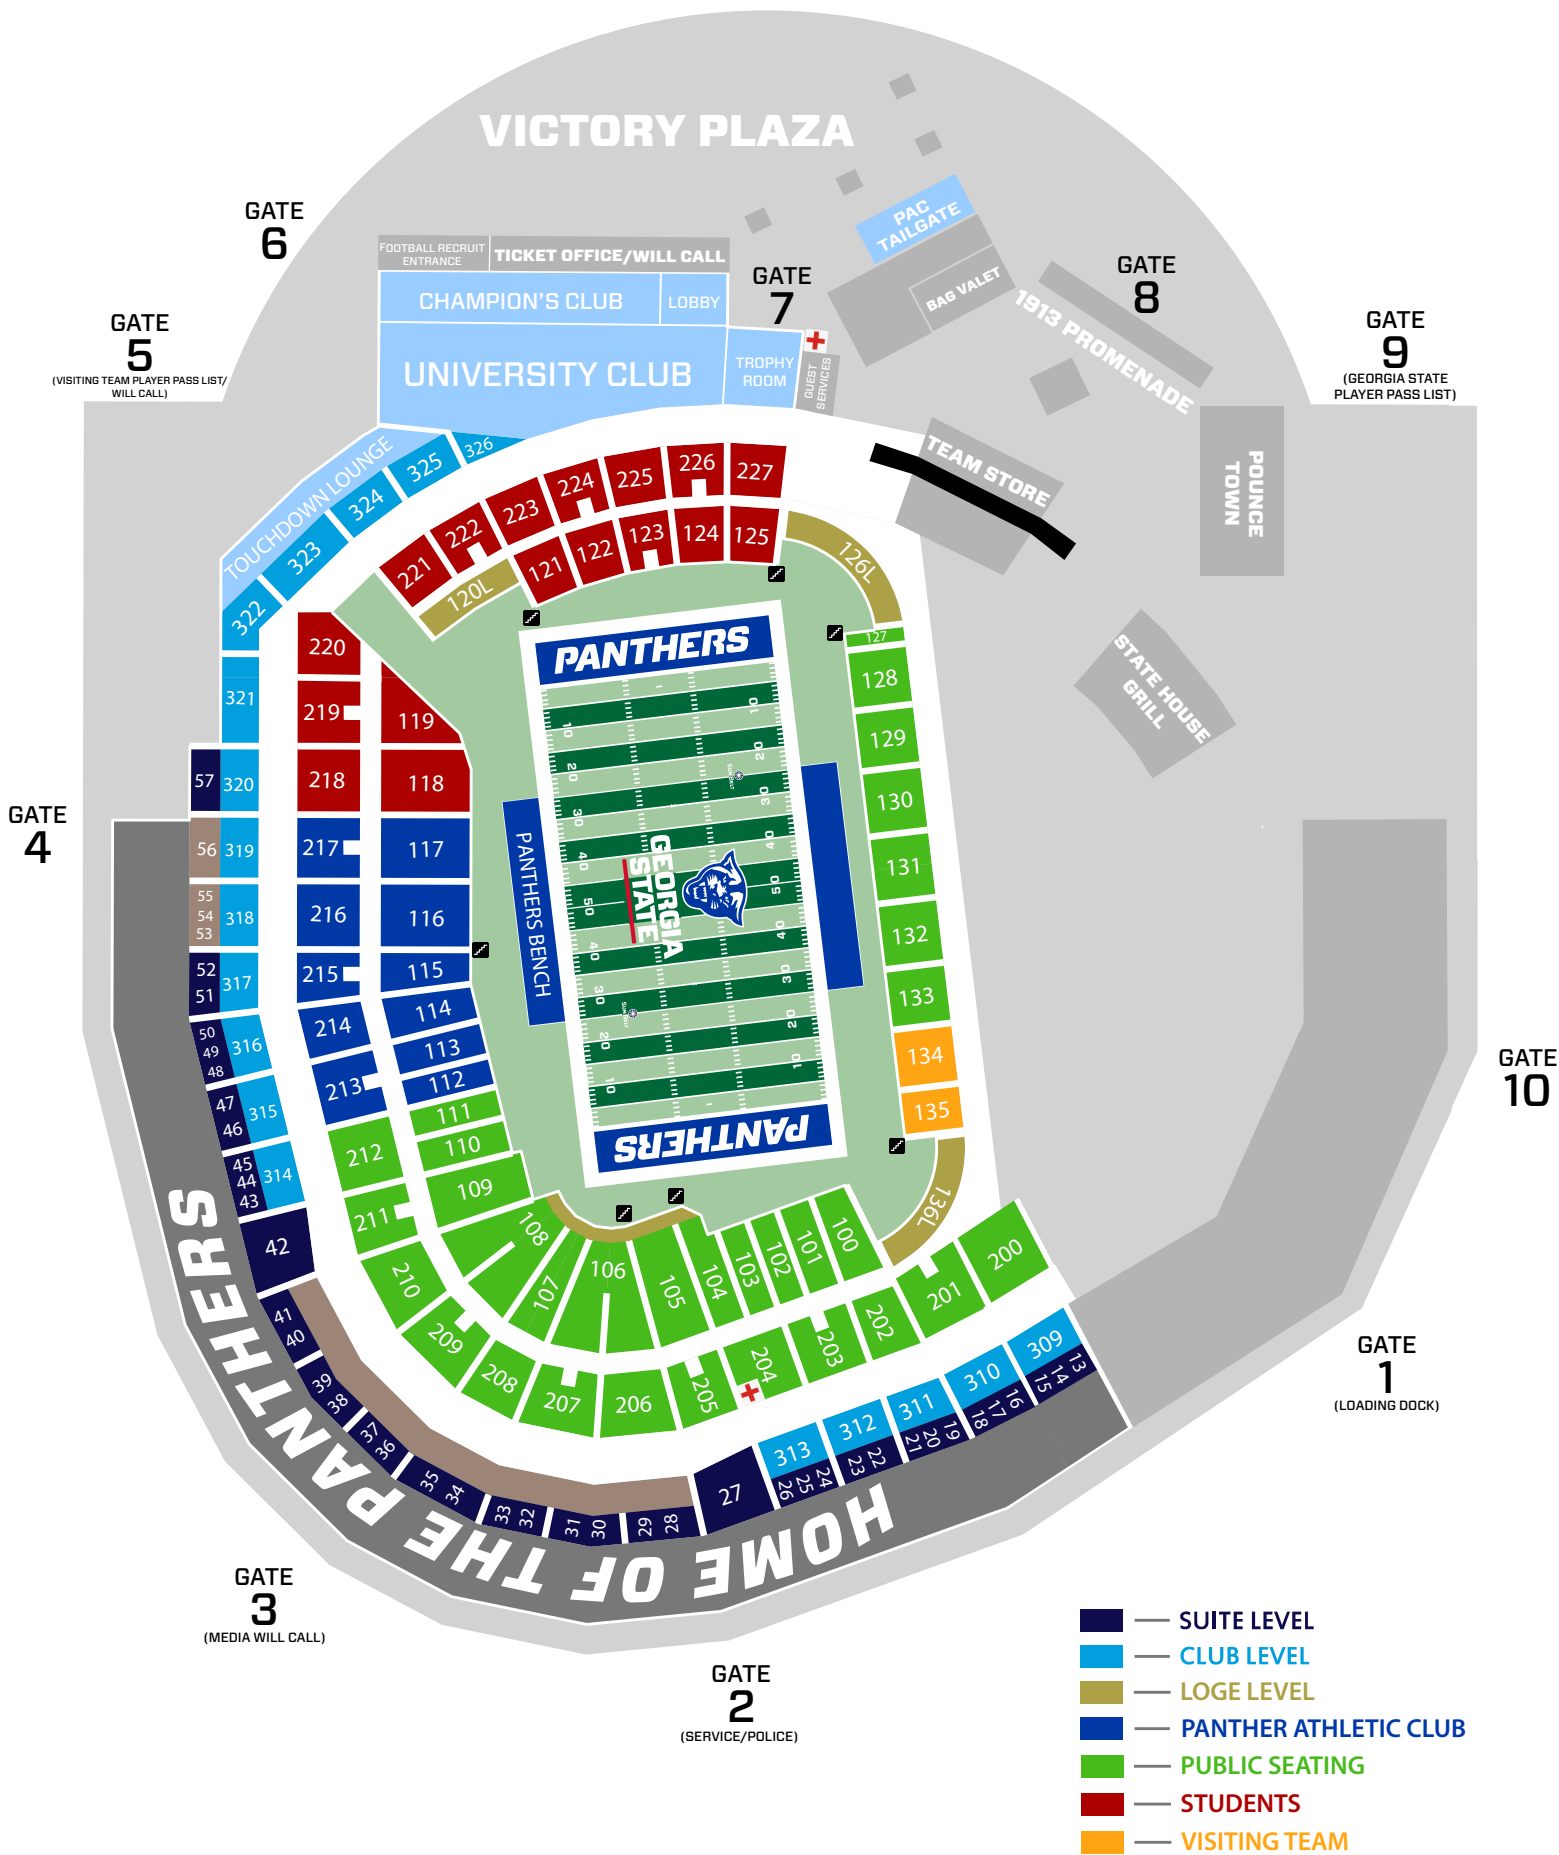

GEORGIA STATE STADIUM

- SUITE LEVEL
- CLUB LEVEL
- LOGE LEVEL
- PANTHER ATHLETIC CLUB
- PUBLIC SEATING
- STUDENTS
- VISITING TEAM