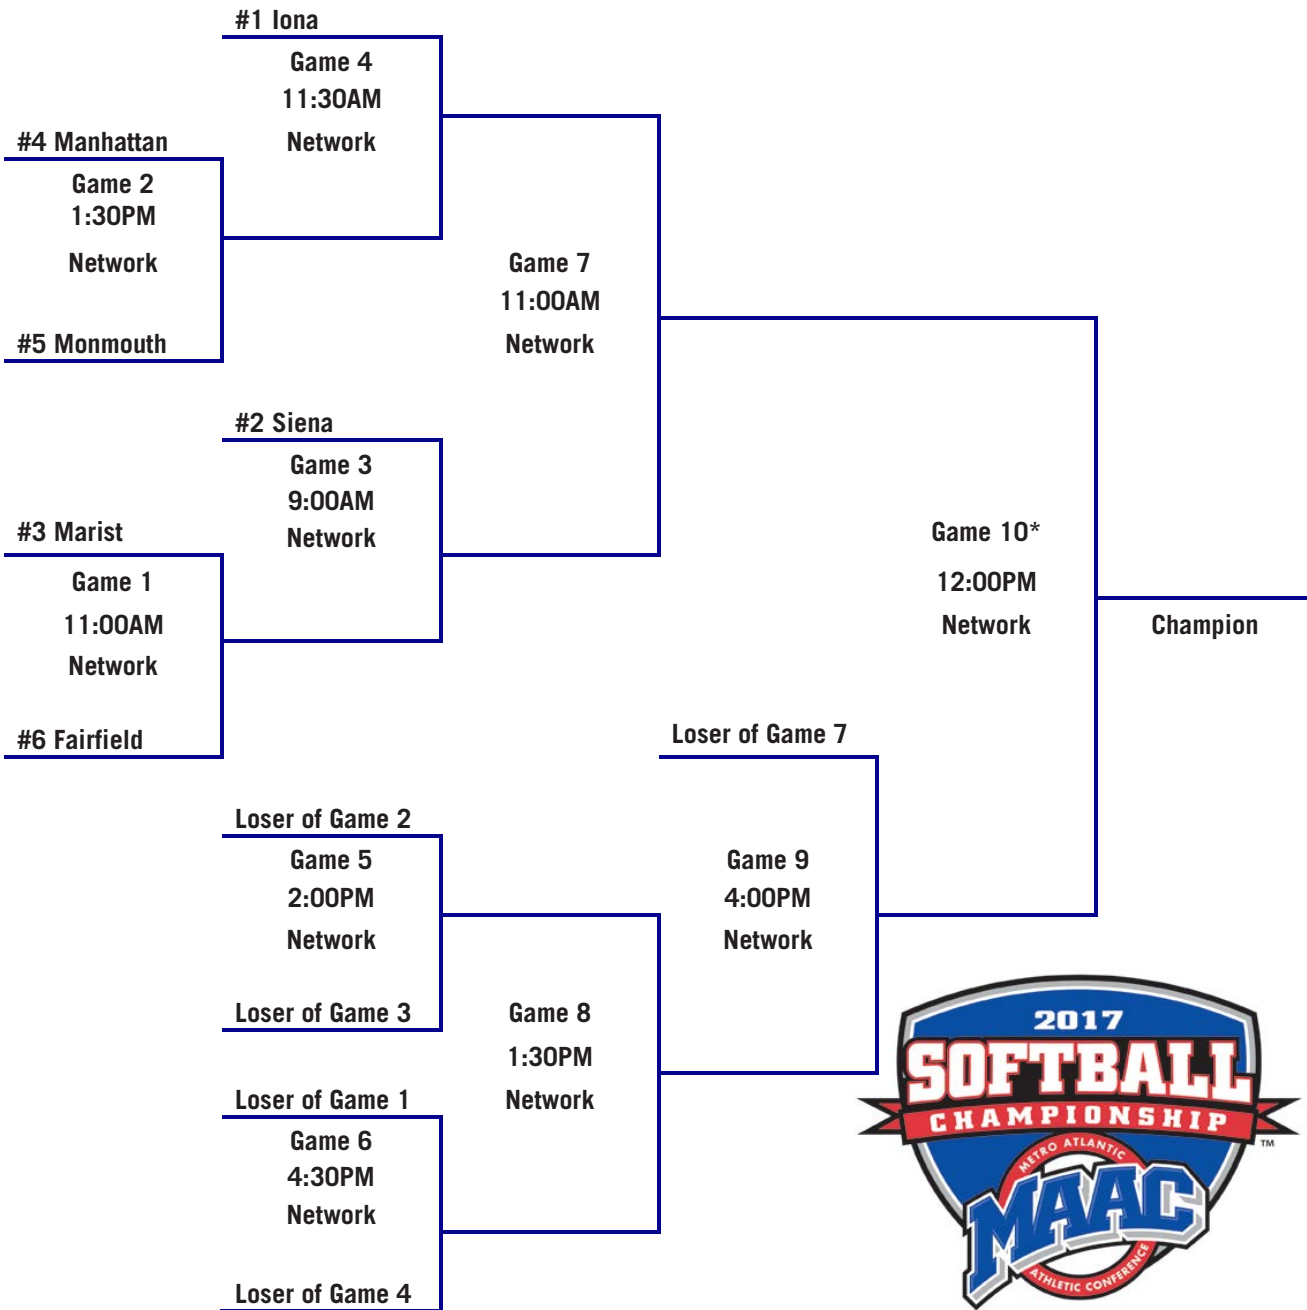

2017 MONMOUTH UNIVERSITY SOFTBALL

2017 MAAC SOFTBALL CHAMPIONSHIP BRACKET MAY 10-14

First Round
Wednesday
May 10

Second Round
Thursday
May 11

Third Round
Friday
May 12

Fourth Round
Friday
May 12

Championship
Saturday
May 13

*Game 11 to follow Game 10, if necessary at 2:30PM on Network

2017 MONMOUTH UNIVERSITY SOFTBALL

2017 Monmouth University Softball Roster

#	Name	Cl.	Pos.	B/T	Ht.	Hometown/High School/Prev. School
00	Jasmine Higa	So.	OF	R/R	5-6	Apple Valley, CA/Apple Valley
2	Brooke Redmond	Jr.	C	R/R	5-8	Cooksville, MD/Glenelg
3	Nicole Wieczorek	So.	IF	R/R	5-2	Oakdale, NY/Connetquot
5	Deangie Jimenez	Fr.	SS	R/R	5-2	Haverstraw, NY/North Rockland
6	Amber Wozniak	Fr.	OF	R/R	5-7	San Diego, CA/Serra
9	Alex Holzman	Jr.	C/IF	R/R	5-5	Wichita, KS/Goddard Eisenhower/Cowley County
10	Sydney Underhill	Sr.	P	L/L	5-10	Temecula, CA/Chaparral
11	Rachel Shotzbarger	Sr.	IF	R/R	5-4	Saugus, CA/Saugus
12	Megan Stauffer	Fr.	P	L/R	5-3	Lansdale, PA/Methacton
14	Katie Baron	Jr.	OF	R/R	5-11	Matawan, NJ/St. John Vianney
15	Morgan Balderas	Jr.	IF	R/R	5-5	Wichita, KS/Bishop Carroll Catholic/Highland CC
18	Chloe Howerth	Jr.	OF	L/R	5-3	Roscoe, IL/Hononegah
21	Amanda Riley	Jr.	P/1B	R/R	5-11	Tracy, CA/John C. Kimball
22	Tyranny Royster	Fr.	OF	L/R	5-3	La Plata, MD/Maurice J. McDonough
25	Justene Reyes	Sr.	1B	R/R	6-0	Carson, CA/Warren
27	Amanda Hopeck	Fr.	UT	R/R	5-6	Green Brook, NJ/Watchung Hills
42	Kayla Rosado	Fr.	1B	R/L	5-8	Oradell, NJ/River Dell

Coaching Staff

HEAD COACH: Shannon Salsburg (Penn State, 1998), 11th season overall; second season at Monmouth

ASSISTANT COACH: Marisa DeStasio (Binghamton, 2005), first season at Monmouth

Pronunciation Guide

00	Jasmine Higa - HEE-gah
3	Nicole Wieczorek - WEE-zo-rek
5	Deangie Jimenez: HEE - men - ez
6	Amber Wozniak: WAHZ- nee- ak
9	Alex Holzman: HOLES - man
11	Rachel Shotzbarger: SHOTS-bar-ger
12	Megan Stauffer: STAW - fer
15	Morgan Balderas: BALL - deras
18	Chloe Howerth - HO-werth
22	Tyranny Royster: TIR - uh - nee
42	Kayla Rosado: Row - ZAHDO