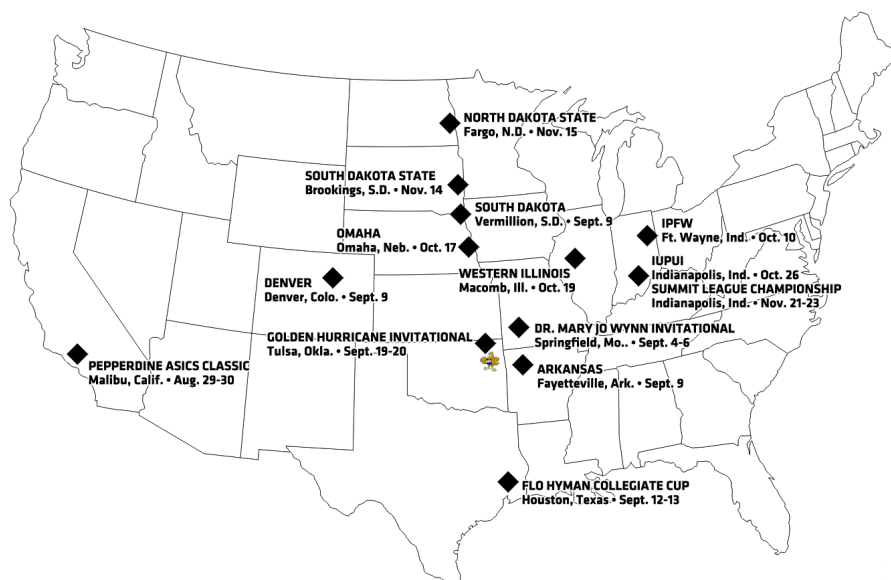

BACK TO THE SUMMIT LEAGUE

ORU is back in the Summit League after spending the last two years in the Southland Conference. The Golden Eagles won the Summit League/Mid-Con Tournament seven times during their prior stint in the conference, from 1997-2011. During their two-year Southland tenure, ORU played just one match against a Summit League team - a 3-0 win over North Dakota State at the Georgia Southern Tournament in 2013.

SOUTHLAND RIVALRIES CONTINUED

The Golden Eagles will face three of their former Southland Conference rivals in neutral site non-conference matches. ORU will take on Incarnate Word, Sam Houston State and McNeese State in consecutive weeks while prepping for Summit League play. Sheera Sirola's club was 6-2 against the trio during their time in the SLC

NEW YEAR, NEW OPPONENTS

ORU will face four opponents for the first time in 2014, as opening weekend foes Nevada, South Alabama and Pepperdine are all on the Golden Eagle schedule for the first time, as is Summit League opponent Denver. The Golden Eagles will also renew acquaintances with four opponents that they haven't faced in over a decade: Houston (first meeting since 1981), Omaha (1982), Western Kentucky (1994) and Louisiana-Lafayette (1999).

TRAVEL DESTINATIONS

VISITING TICKET OFFICE DIRECTORY

August 29-30		
Pepperdine	Malibu, Calif.	1-866-WAVETIX
September 4-6		
Missouri State	Springfield, Mo.	1-888-476-7849
September 9		
Arkansas	Fayetteville, Ark.	1-800-982-HOGS
September 12-13		
Houston	Houston, Texas	713-743-GOUH
September 19-20		
Tulsa	Tulsa, Okla.	918-631-GOTU
September 28		
South Dakota	Vermillion, S.D.	605-677-5959
September 29		
Denver	Denver, Colo.	303-871-2336
October 10		
IPFW	Ft. Wayne, Ind.	260-481-6555
October 17		
Omaha	Omaha, Neb.	402-554-MAVS
October 19		
Western Illinois	Macomb, Ill.	309-298-1190
October 26		
IUPUI	Indianapolis, Ind.	317-274-5453
November 14		
South Dakota State	Brookings, S.D.	1-866-GO-JACKS
November 15		
North Dakota State	Fargo, N.D.	701-231-6378