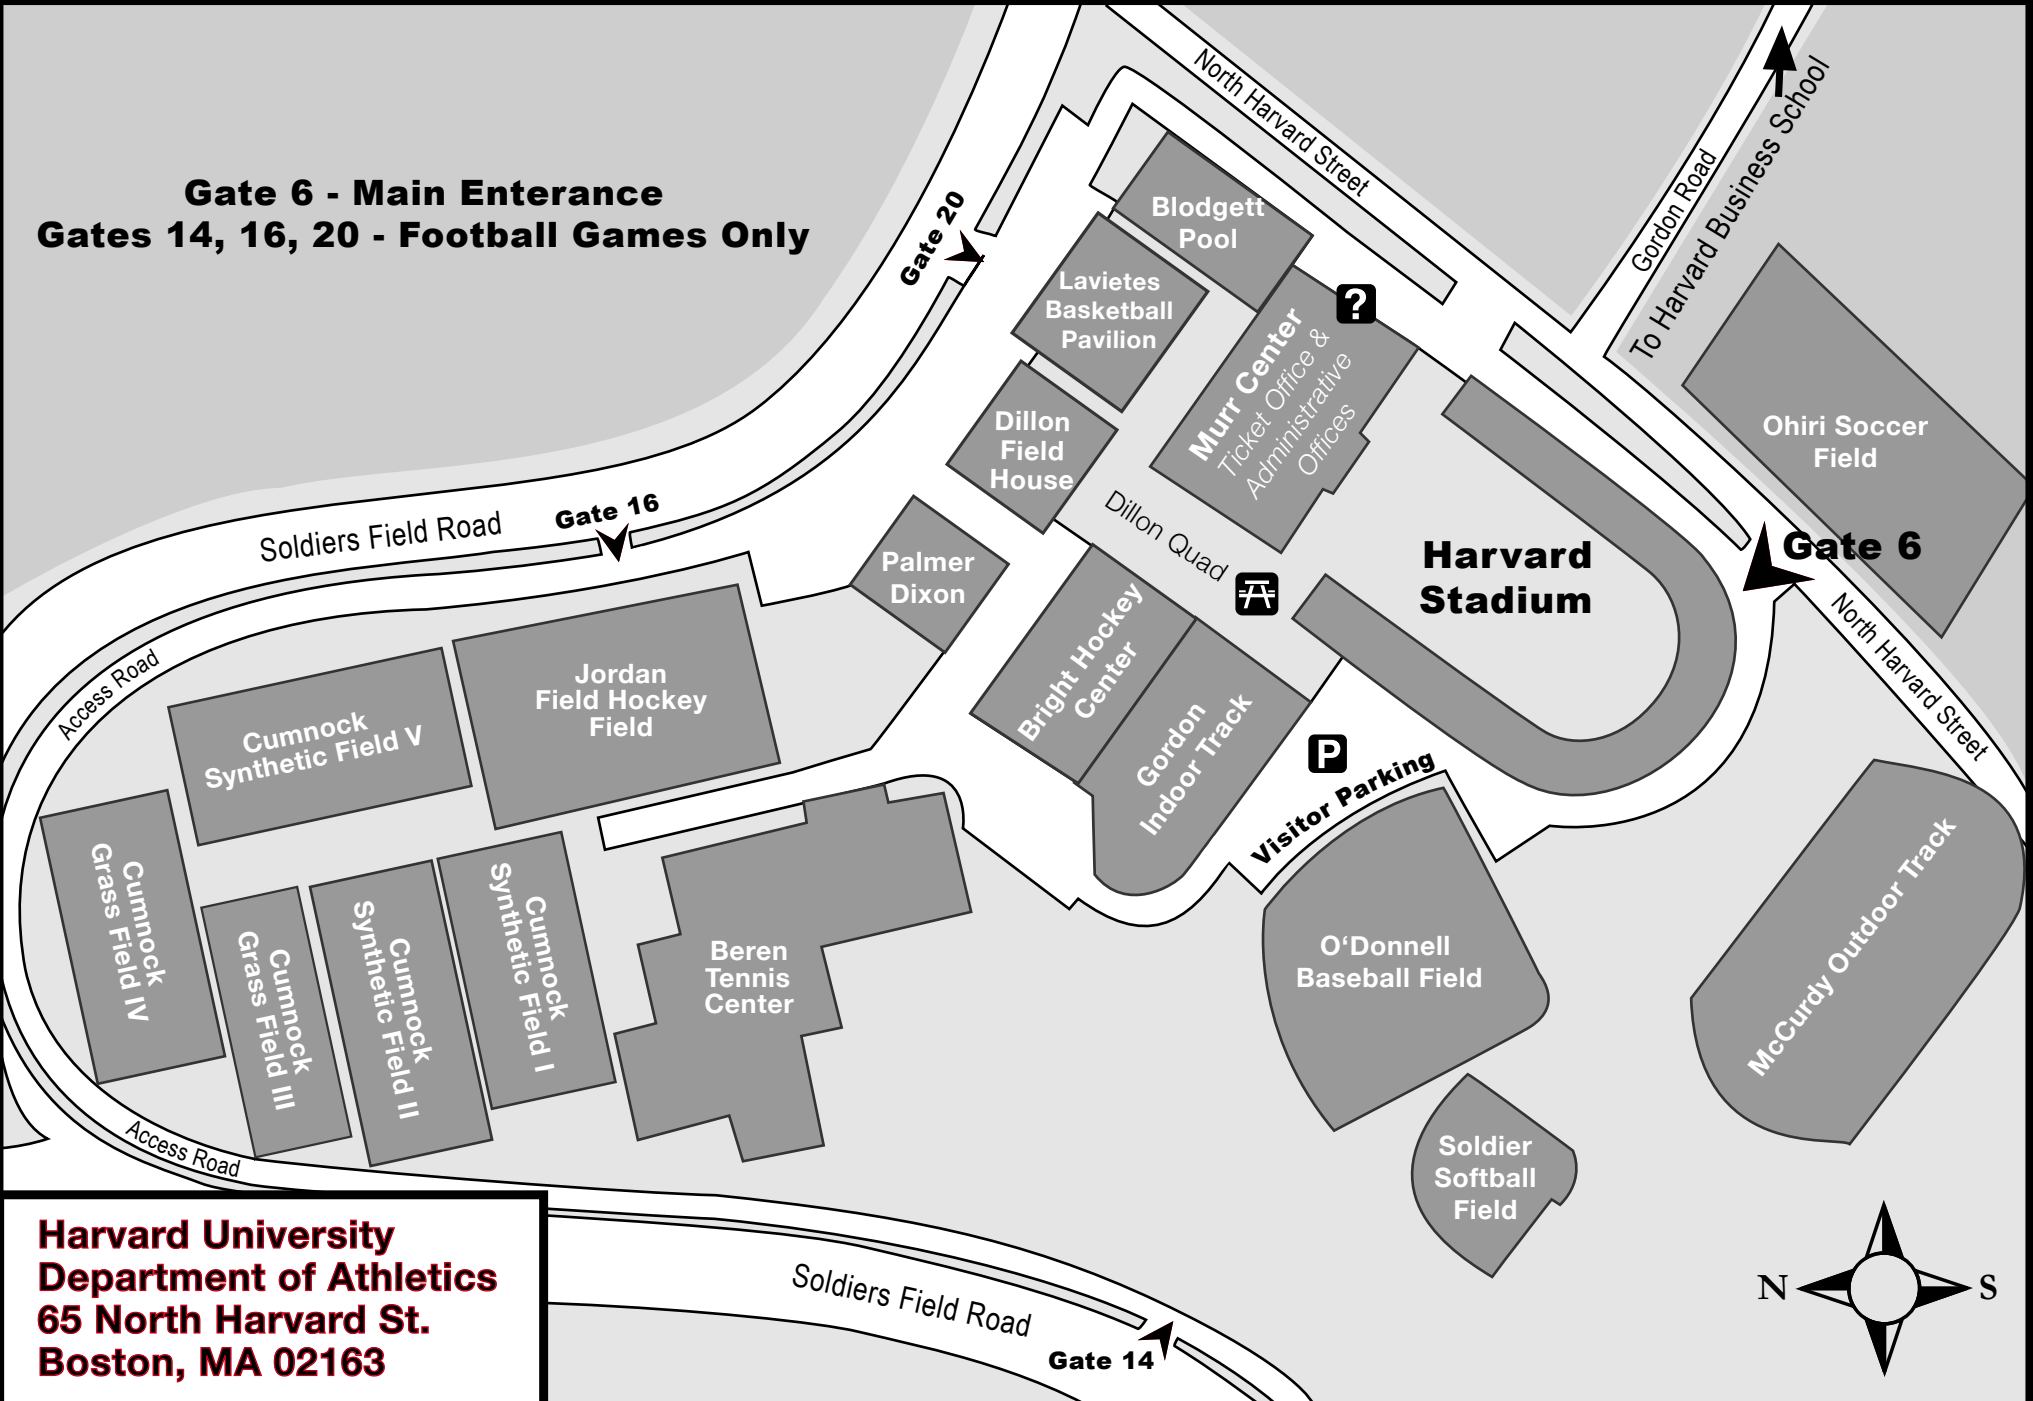

HARVARD ATHLETICS

Gate 6 - Main Entrance
Gates 14, 16, 20 - Football Games Only

Harvard University
Department of Athletics
65 North Harvard St.
Boston, MA 02163