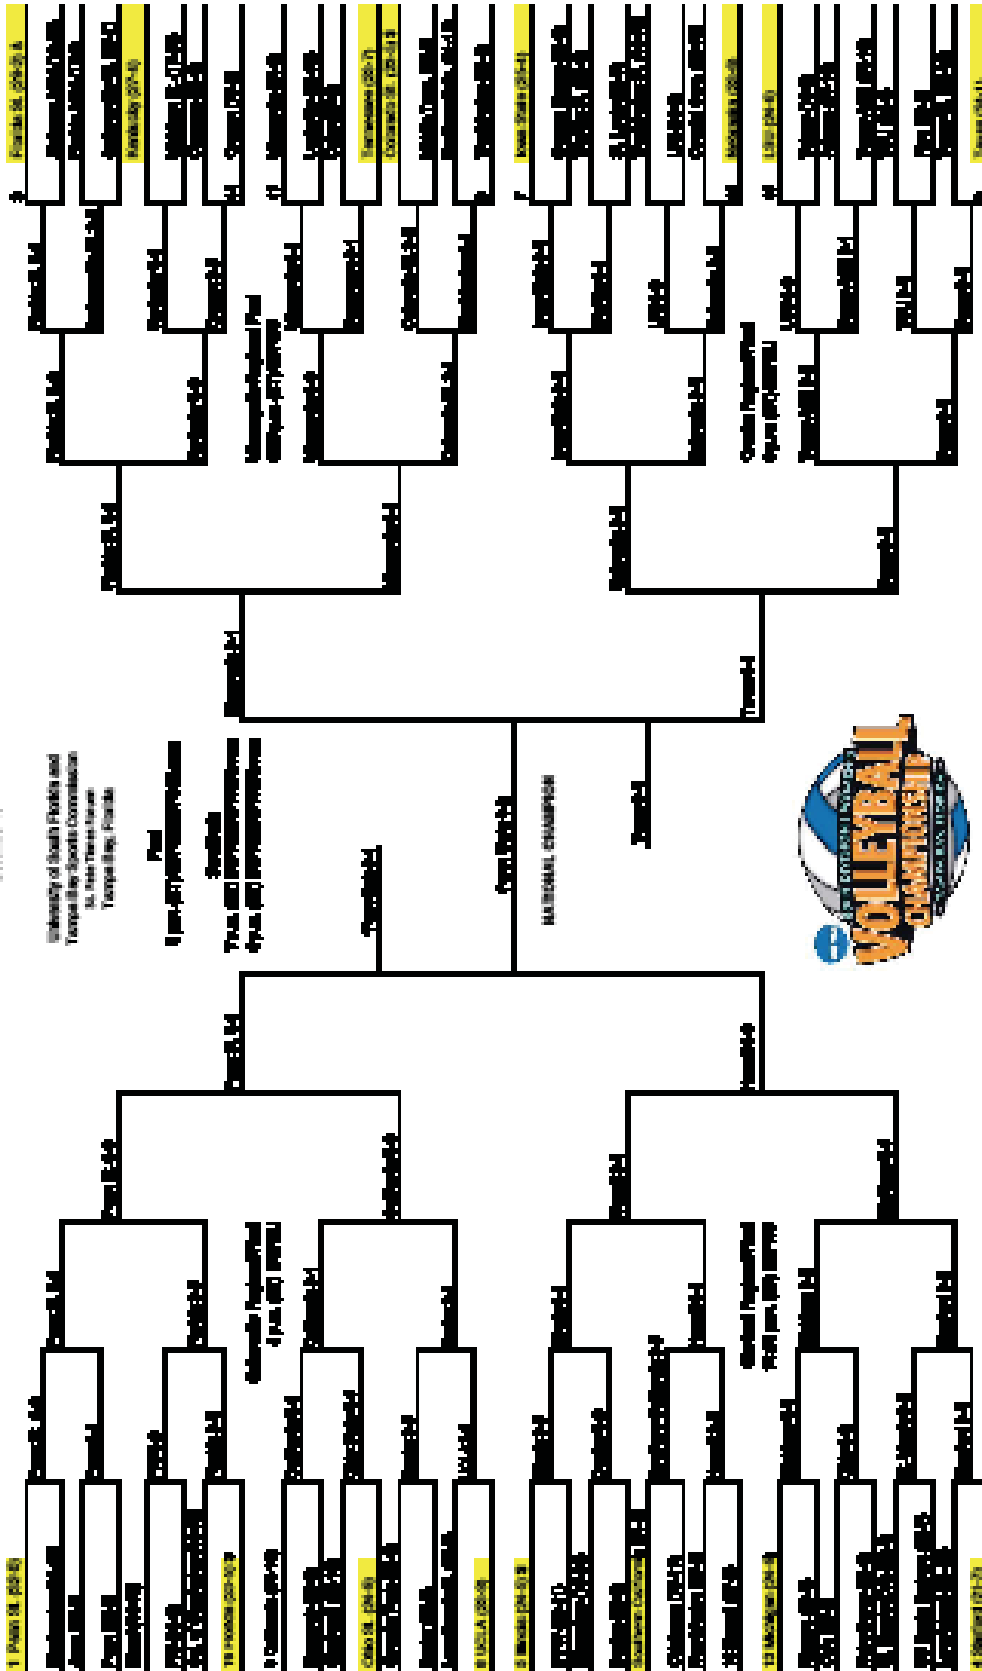

# VOLLEYBALL CHAMPIONSHIP

First and Second Rounds  
December 2-4, 4-6 & 8-9

Regionals  
December 11-12

Semifinals  
December 17

National Championship  
December 19

Semifinals  
December 17

Finals  
December 19-20