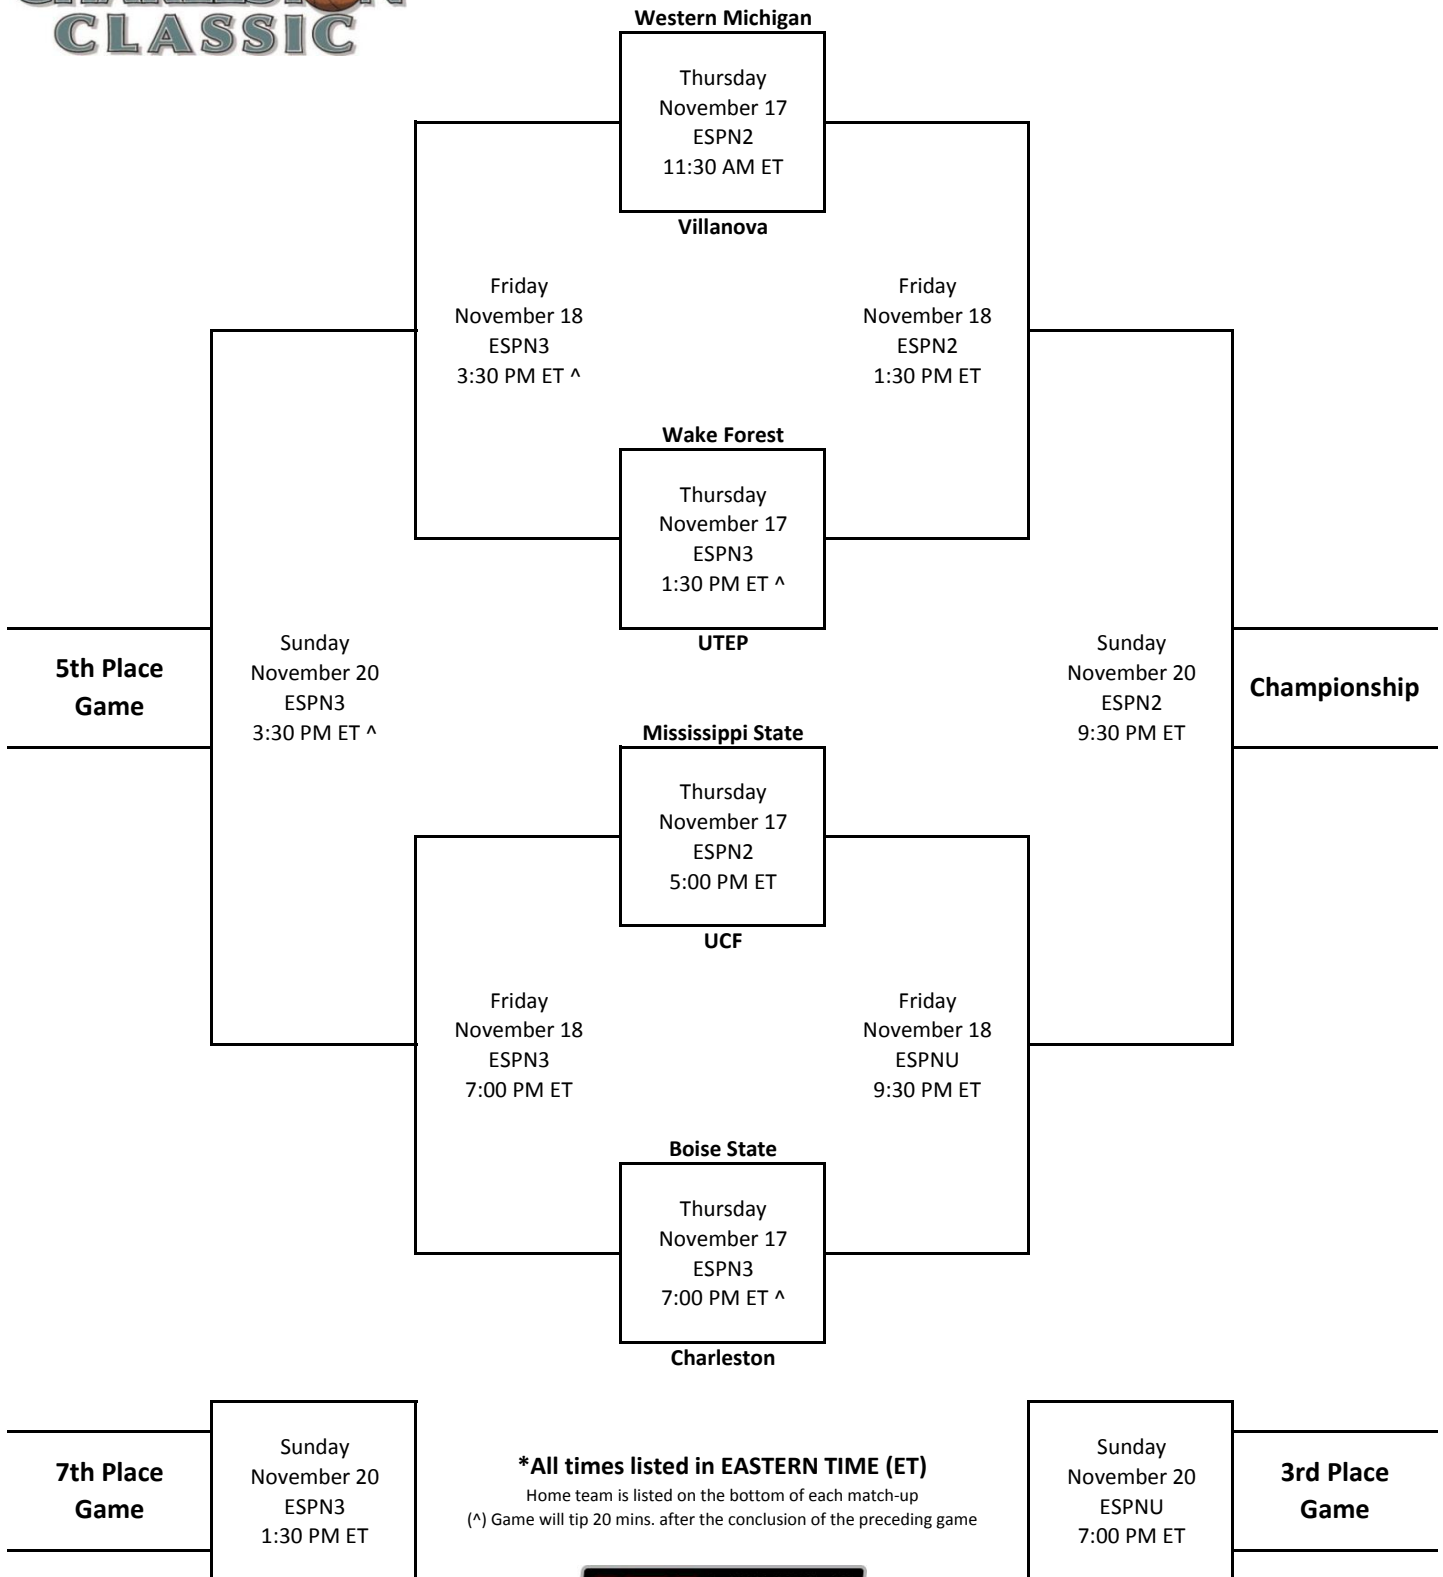

# Gildan Charleston Classic

Hosted by the Colonial Athletic Association  
November 17, 18 & 20, 2016 at TD Arena  
Charleston, South Carolina

**\*All times listed in EASTERN TIME (ET)**

Home team is listed on the bottom of each match-up

(^) Game will tip 20 mins. after the conclusion of the preceding game