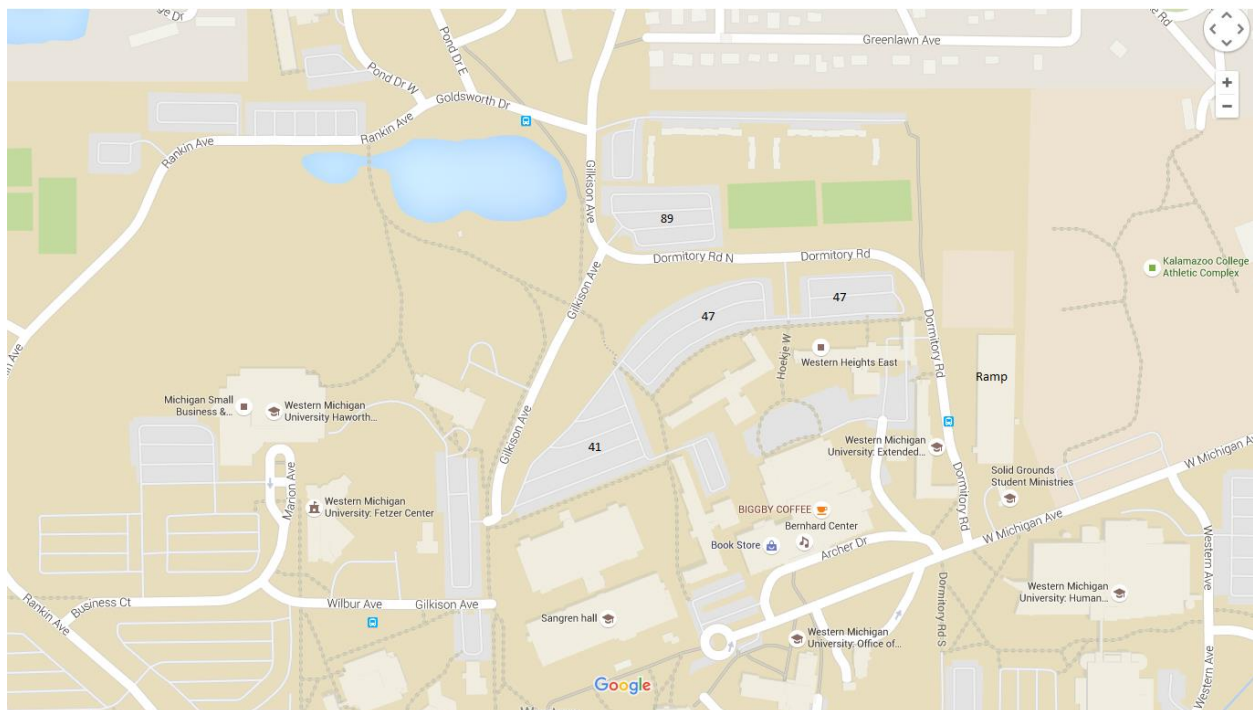

2016 Western Michigan ITA Summer Circuit

July 1- July 3

Play will begin at 8am Friday morning at Western Michigan University

All Main draw matches will be played at Western Michigan Sorensen Courts

Directions: from 131, Take exit 36A, which will be Stadium Drive. Drive east on Stadium Drive through four lights. The fifth light is Oliver Street - take a left on Oliver. Drive one block to a three-way stop at Western Avenue. Take a right on Western Avenue. After driving a short distance, there will be a light at the corner of Western Avenue and West Michigan Avenue - take a left. At the first light (N. Dormitory Road), take a right. Sorensen Courts will be on the right, just past the parking ramp.

All backdraw matches on Friday will be held at Stowe Stadium on the campus of K-College

Physical Address: Northwest corner of Academy St. and Acker Ln.

(Note Acker Ln. is one-way headed north from Academy St.)

Mailing Address: 1200 Academy St., Kalamazoo, MI 49006

Draws will be posted on the Universal Tennis website no later than Thursday at 10am

<http://events.universaltennis.com/tournaments/41/>

Doubles sign up will be all day Friday and begin Saturday afternoon after singles

Parking is in lots 47,89,41 and the ramp