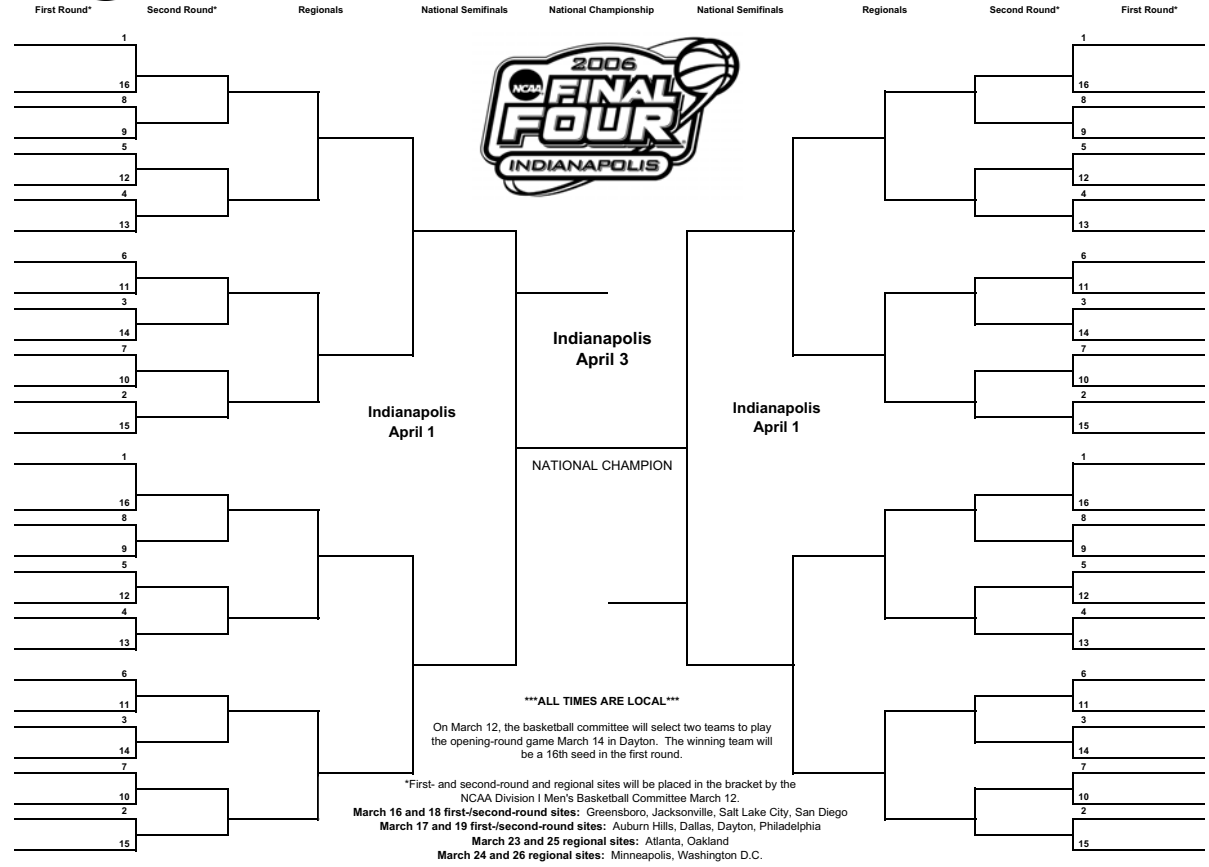

PRESEASON

- 1989 – **CHATTANOOGA:** Lost in first round to North Carolina, 111-94.
- 1991 – **EAST TENNESSEE STATE:** Lost in second round. Defeated Brigham Young, 83-80; Lost to Arizona 88-79.
- 1998 – **COLLEGE OF CHARLESTON:** Lost in first round at Georgia, 83-64
- 1999 – **DAVIDSON:** Lost in first round at Siena, 89-79
- 2002 – **UNC GREENSBORO:** Lost in second round. Defeated Wagner, 84-65. Lost at Kansas, 105-66.
- 2003 – **DAVIDSON:** Lost in first round at Texas Tech, 89-58.

POSTSEASON NIT BREAKDOWN BY SCHOOL

School	Years	Won	Lost	Pct
College of Charleston	1	1	1	.500
Davidson	4	2	4	.333
East Tennessee State	1	0	1	.000
Furman	1	0	1	.000
Marshall	1	0	1	.000
North Carolina State	3	2	3	.400
UNC Greensboro	1	0	1	.000
Chattanooga	4	3	4	.429
West Virginia	1	0	1	.000
Totals	16	7	16	.304

2006 NCAA Division I Men's Basketball Championship